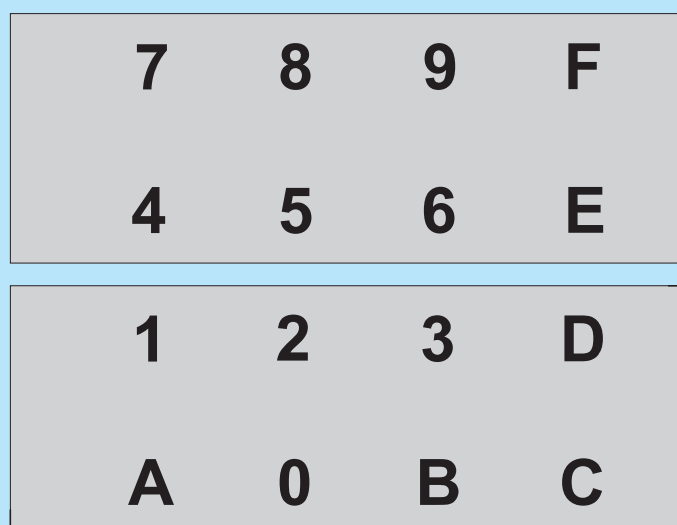

STANDARD 16 KEYPAD

APEM

4+4 MATRIX KEYPAD WITH INSERT POCKETS

4 INSERTS WITH BLACK GRAPHICS ON A SILVER BACKGROUND
 SUPPLIED WITH THIS KEYPAD. FOR OTHER VARIANTS OF INSERTS PLEASE CALL APEM

R. 1.50mm ON 2 CORNERS

33.00 mm

89.50 mm