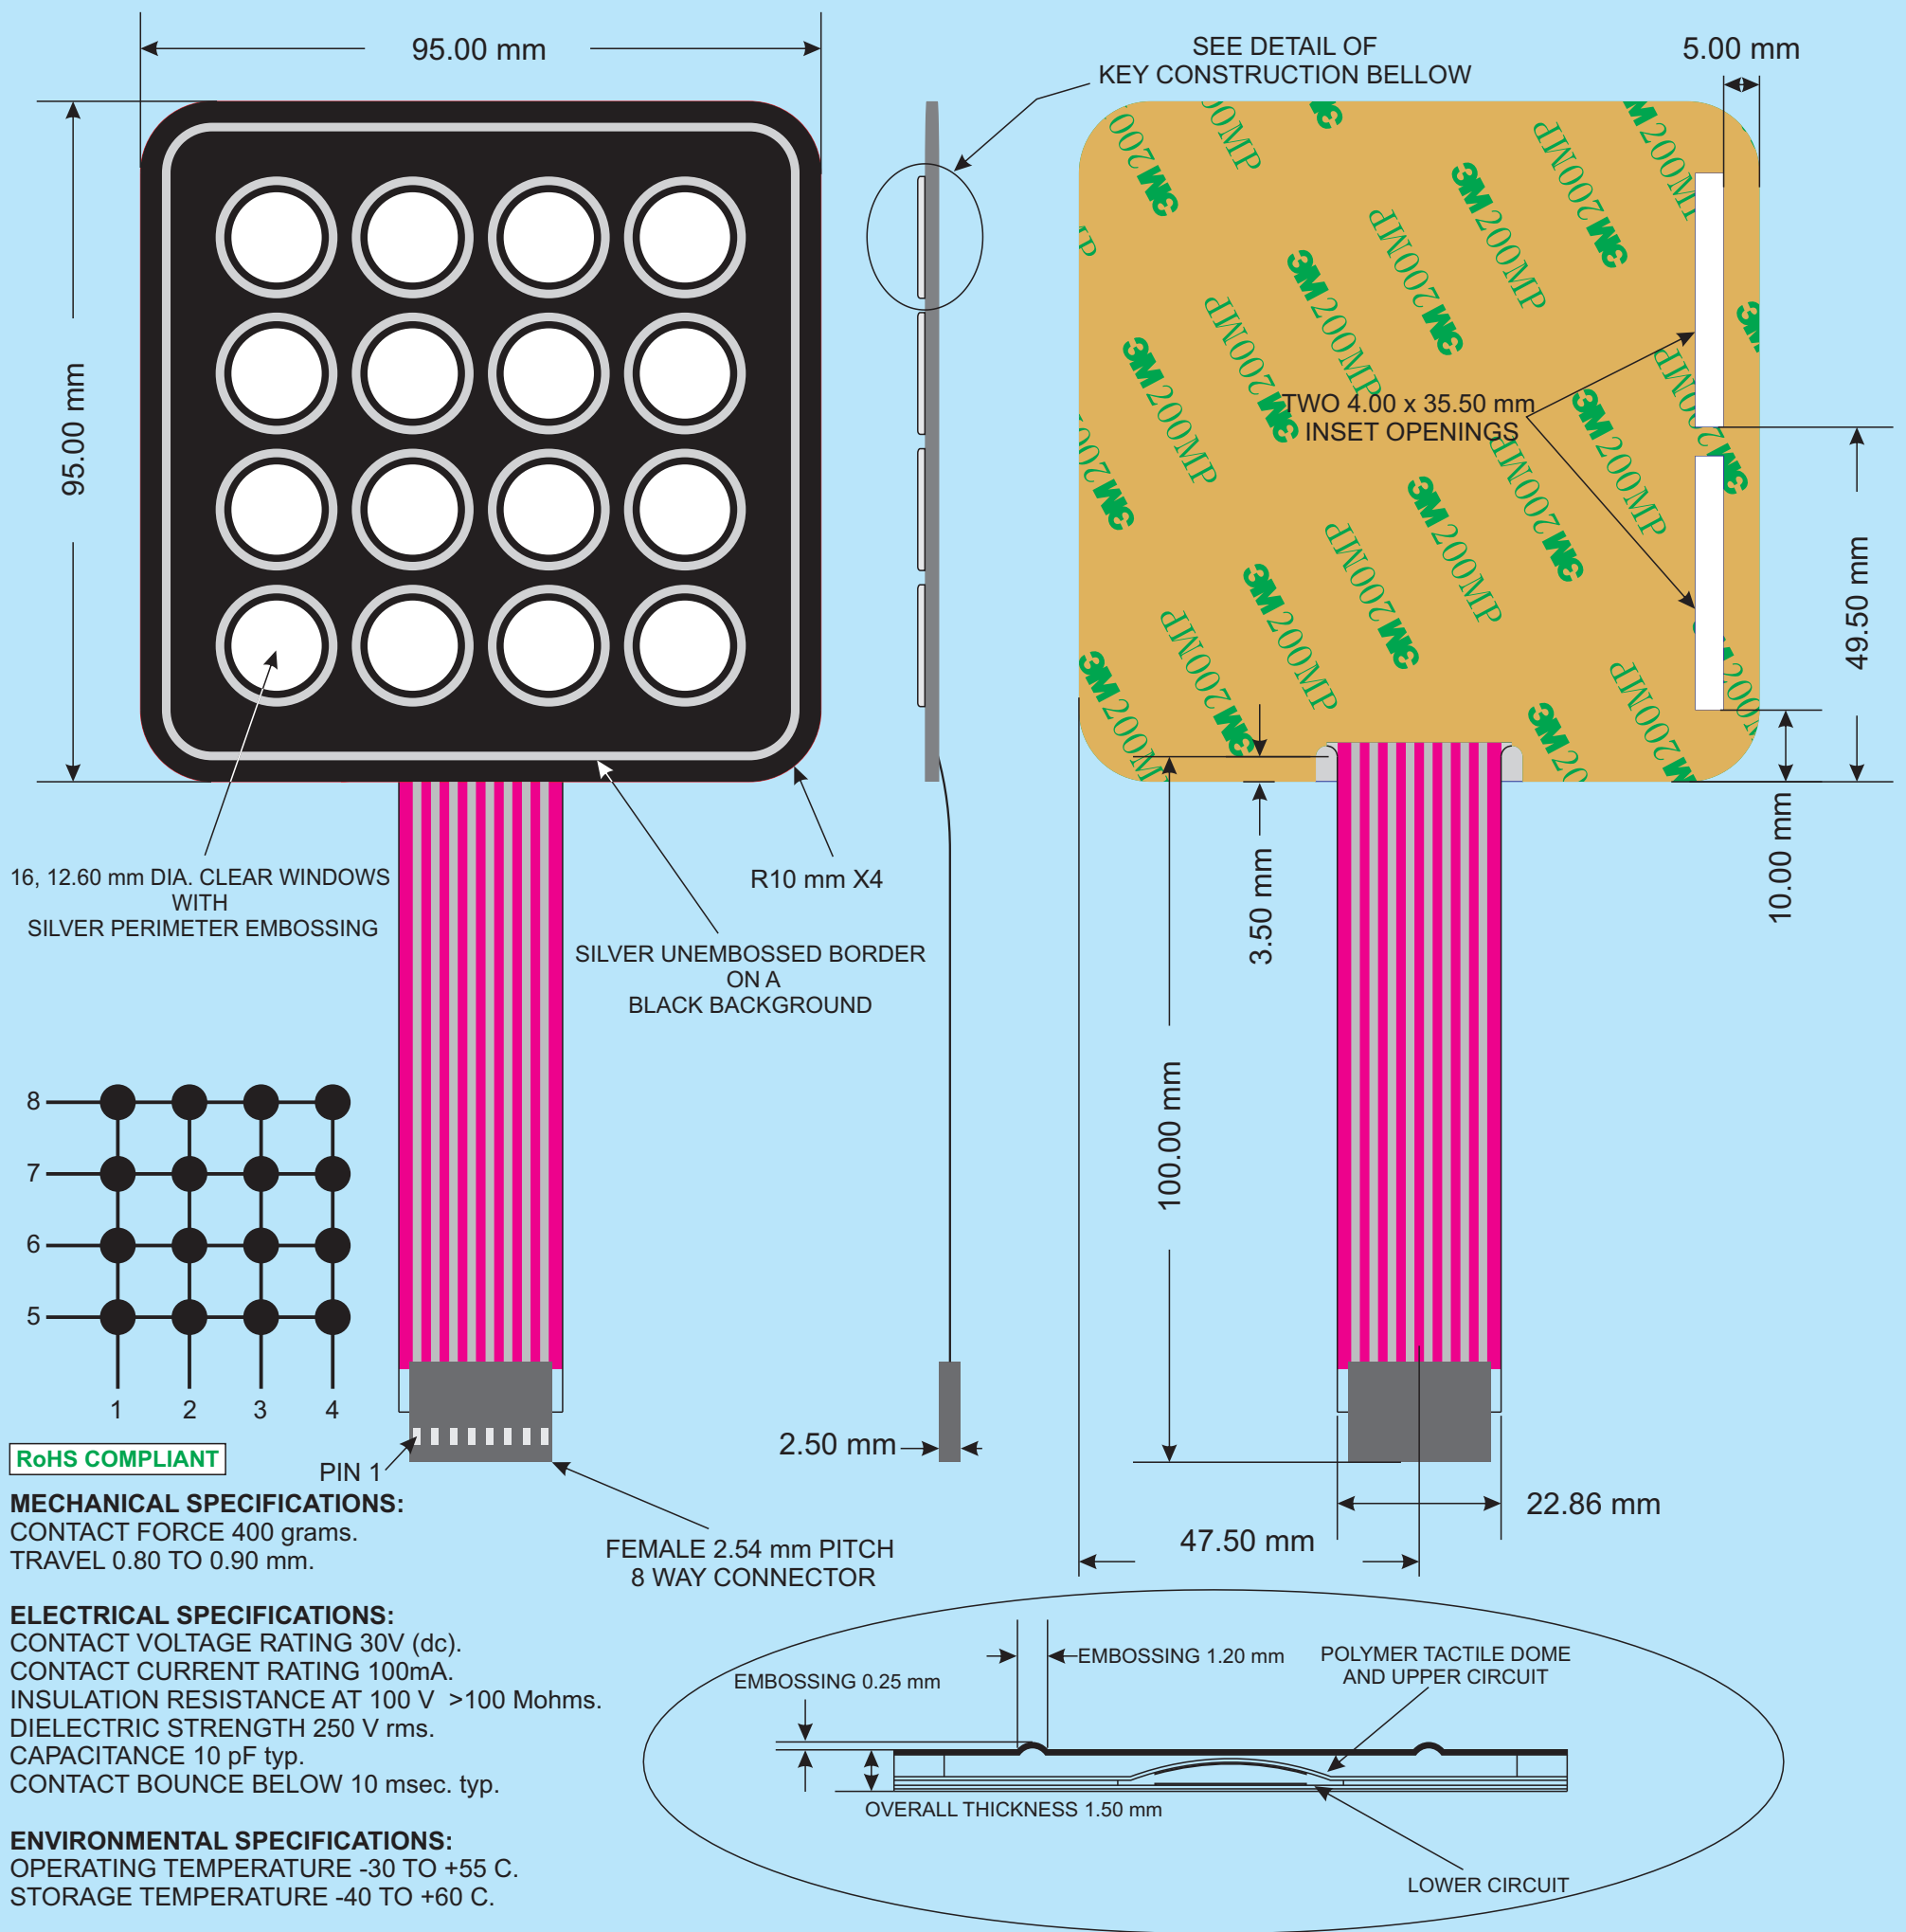

STANDARD 16 KEYPAD

APEM

4+4 MATRIX KEYPAD WITH INSERT POCKETS

4 INSERTS WITH BLACK GRAPHICS ON A SILVER BACKGROUND
 SUPPLIED WITH THIS KEYPAD. FOR OTHER VARIANTS OF INSERTS PLEASE CALL APEM

R. 1.50mm ON 2 CORNERS

33.00 mm

89.50 mm