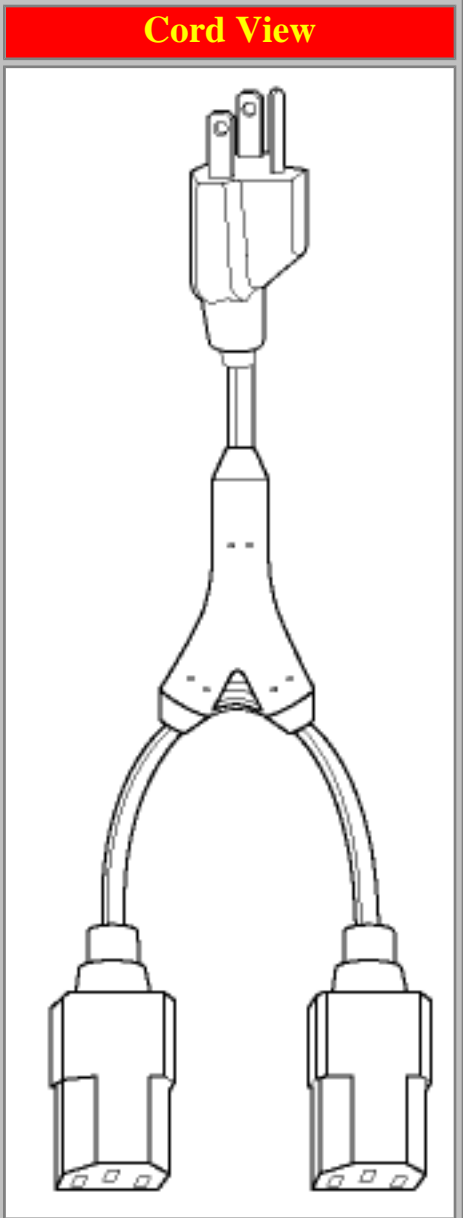

[Back](#)

Selected Cable: 17272A				
End View	Plug	Cord	Connector	End View
				
5-15P	AEC-30	SJT	250A	C13

<b>Part Number</b>	17272A
<b>Category</b>	3 conductor plastic detachable special use cords
<b>Jacket Color</b>	black
<b>Length Feet</b>	6': 2' legs
<b>Temperature Rating</b>	60 C°
<b>Packaging Units Per Carton</b>	B-50
<b>Color Coding</b>	North America
<b>AWG Stranding</b>	18 (41x34)
<b>Nominal OD Inch</b>	0.315
<b>Nominal OD millimeter</b>	8
<b>Rating</b>	1250 Watts 10A-125V
<b>Notes</b>	See 17273A for 10' version. See 17274A for 16 gauge version.

**Approvals**

Qty:

Back

Volex Power Cord Products Division, 5350 Lakeview Parkway S. Drive #D Indianapolis, IN 46268  
800-246-CORD. [info@volexpowercords.com](mailto:info@volexpowercords.com)

Proposition 65 warning for California residents: This product contains chemicals, including lead, known to the State of California to cause (cancer, and) birth defects or other reproductive harm. Wash hands after handling.