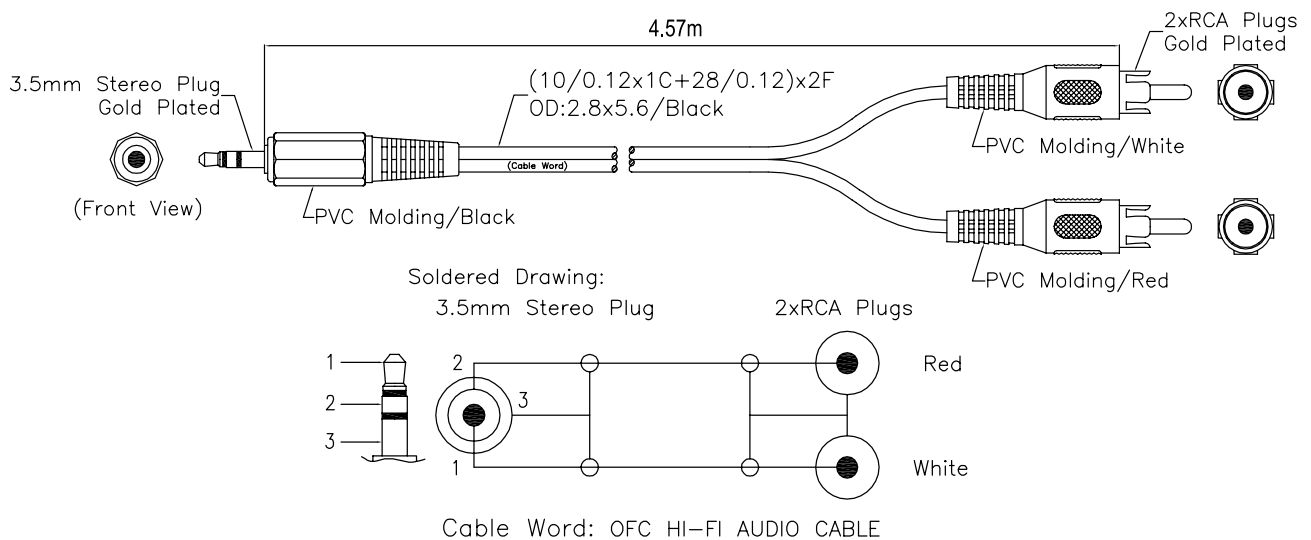

3.5mm Stereo Plug to Dual RCA Plugs

multicomp PRO

Specifications

Connector Type A : 3.5mm Stereo Phone Plug
 Connector Type B : RCA Plug x 2
 Jacket Colour : Black
 Cable Length : 4.57m (15ft)

Diagram

Dimensions : Millimetres

Part Number Table

Description	Part Number
3.5mm Stereo Plug to Dual RCA Plugs	24-16413

Important Notice : This data sheet and its contents (the "Information") belong to the members of the AVNET group of companies (the "Group") or are licensed to it. No licence is granted for the use of it other than for information purposes in connection with the products to which it relates. No licence of any intellectual property rights is granted. The Information is subject to change without notice and replaces all data sheets previously supplied. The Information supplied is believed to be accurate but the Group assumes no responsibility for its accuracy or completeness, any error in or omission from it or for any use made of it. Users of this data sheet should check for themselves the Information and the suitability of the products for their purpose and not make any assumptions based on information included or omitted. Liability for loss or damage resulting from any reliance on the Information or use of it (including liability resulting from negligence or where the Group was aware of the possibility of such loss or damage arising) is excluded. This will not operate to limit or restrict the Group's liability for death or personal injury resulting from its negligence. Multicomp Pro is the registered trademark of Premier Farnell Limited 2019.