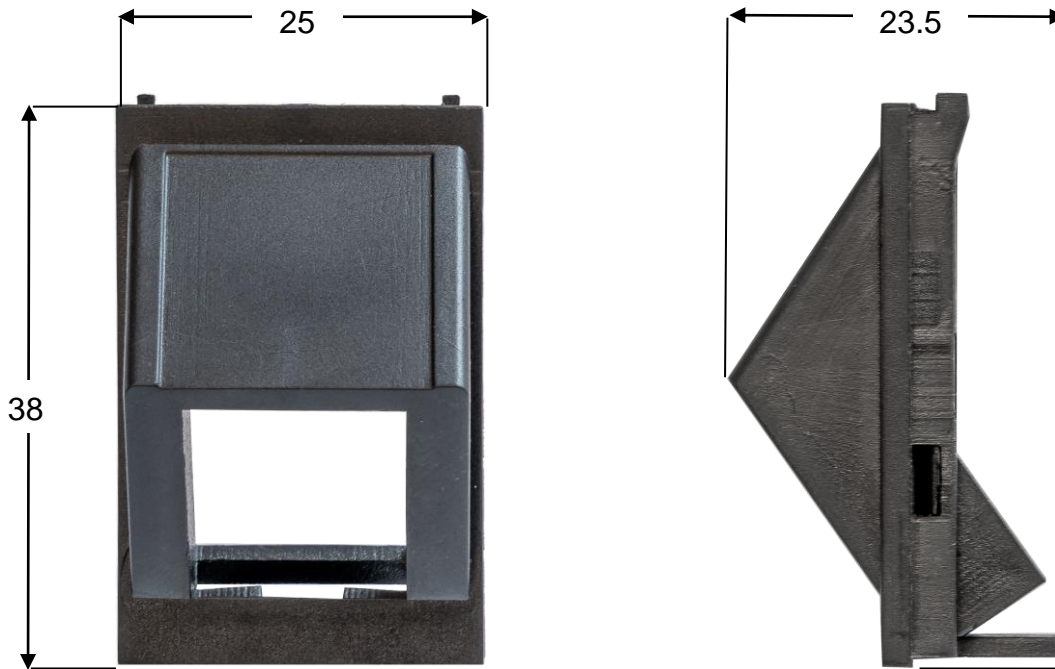

Dimensions of faceplate adapter (KA645bk/whpt) approx

Specifications

- Each item is supplied as a kit. Kit includes coupler/socket and faceplate adaptor.
- For specifications of couplers and sockets, see separate web pages as follows:

Category 6A shielded socket: <http://www.tuk.co.uk/tuk_live/product_details.php?category_id=&pId=398>

3G F connector female to female coupler: <https://tuk.co.uk/tuk_live/product_details.php?category_id=&pId=489>

HDMI female to female coupler: <http://www.tuk.co.uk/tuk_live/product_details.php?category_id=&pId=185>

USB2 A female to A female coupler: <http://www.tuk.co.uk/tuk_live/product_details.php?category_id=&pId=224>

RJ12 6p6c socket: <https://tuk.co.uk/tuk_live/product_details.php?category_id=&pId=450>

Speaker connector: <https://tuk.co.uk/tuk_live/product_details.php?category_id=&pId=201>

USB 2 A screw termination socket: <http://www.tuk.co.uk/tuk_live/product_details.php?category_id=&pId=454>

LC MM fibre connector: <https://tuk.co.uk/tuk_live/product_details.php?category_id=&pId=209>

LC SM fibre: <https://tuk.co.uk/tuk_live/product_details.php?category_id=&pId=209>

Category 6 component level socket: <http://www.tuk.co.uk/tuk_live/product_details.php?category_id=&pId=192>

TUK Ltd, Unit 4, Wimbledon Stadium Business Centre, Riverside Road, London SW17 0BA