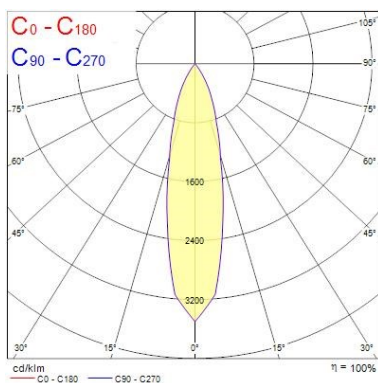

Expospot 70 fixed

EXPOSPOT 70 FIXED RA90 3000K NB WHITE
2070015

Lifespan L80 B20	100000
Lifespan L90 B10	54500

Physical data

Housing colour	White
IP rating	IP20
IK rating	IK02
Nominal Product Width (mm)	110
Nominal Product Height (mm)	101
Nominal Product Diameter (mm)	110
Cutout Dimensions (W x L in mm or Diameter in mm)	100
Weight (kg)	0.52
Recessed Depth (mm)	101

Packaging

Single packaging type	Carton
Product EAN number	5025768700158
Packaging single length / height (cm)	18.0
Packaging single width (cm)	18.0
Packaging single depth (cm)	16.0
DUN14 (outer)	05025768700158
Units per outer package	1
Packaging outer length / height (cm)	18.0
Packaging outer width (cm)	18.0
Packaging outer depth (cm)	16.0

PHOTOMETRY

Distance [m]	Cone diameter [m]	E [0°]	E (C0)	E (C90)	E (C180)
0.5	0.22	24783	11529	12.5°	11529
1.0	0.44	6188	2882	12.5°	2882
1.5	0.67	2780	1281	12.5°	1281
2.0	0.89	1547	721	12.5°	721
2.5	1.11	990	481	12.5°	481
3.0	1.33	688	331	12.5°	331

Distance [m]   Cone diameter [m]   Illuminance [lx]
C0 - C180 (Half beam angle: 25.0°)

TECHNICAL DRAWINGS