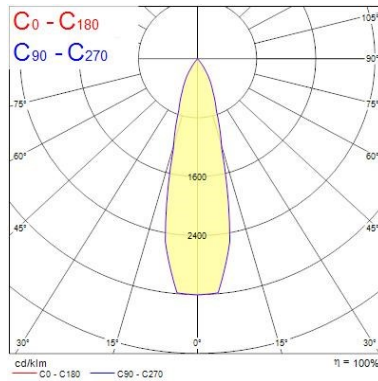

Myriad Square IP65 Silver Reflector - White Bezel

MYRIAD SQUARE IP65 SPOT 4K STD EM SILREF WBEZ
2056351

Units per outer package	1
Packaging outer length / height (cm)	25.0
Packaging outer width (cm)	20.0
Packaging outer depth (cm)	25.0

PHOTOMETRY

TECHNICAL DRAWINGS