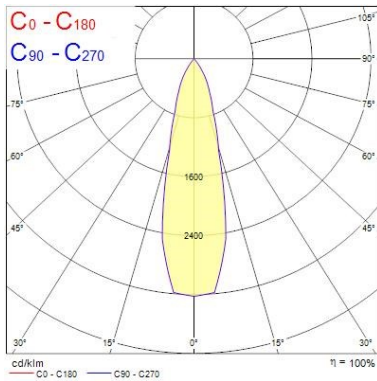

Myriad Square IP65 Silver Reflector - White Bezel

MYRIAD SQUARE IP65 SPOT 4K STD EM SILREF WBEZ
2056351

Units per outer package	1
Packaging outer length / height (cm)	25.0
Packaging outer width (cm)	20.0
Packaging outer depth (cm)	25.0

PHOTOMETRY

TECHNICAL DRAWINGS