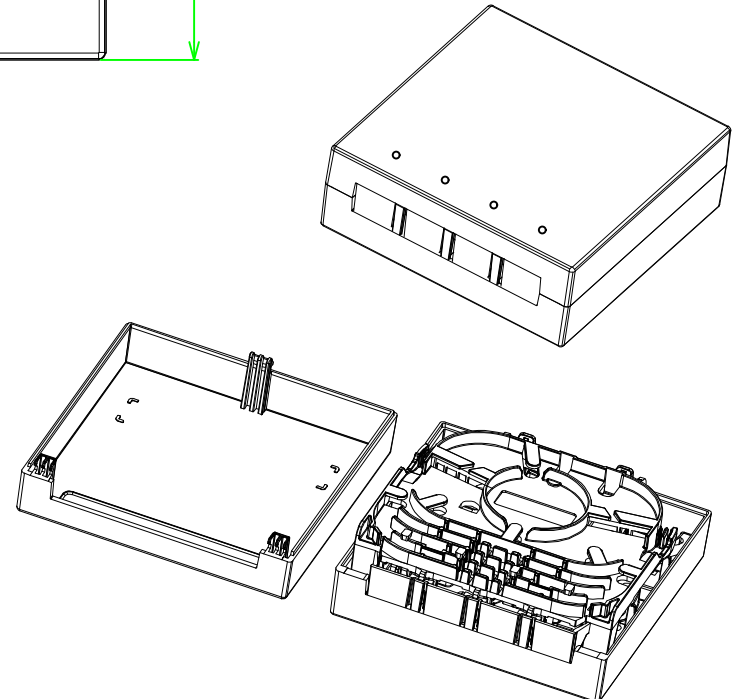

ITEM NO.	LENGTH	FIBER	Color
S215571V2. 20m	20M	G657. A2	White
S215571V2. 40m	40M	G657. A2	White
S215571V2. 60m	60M	G657. A2	White

Note:
 1. Grade Designation: Each to Reference
 2. ROHS 3.0 and REACH Compliant
 3. Bending insensitive fiber

Type	Single-Mode
Insertion Loss	≤ 0.30dB
Return Loss	≥ 60dB
Test Wavelength	1310nm

⑨	0.9 Tube Hytrel Color:Red	440mm	
⑧	0.9 Tube Hytrel Color:Blue	440mm	
⑦	Heat Shrink Tubing	1	
⑥	Fanout Heat Shrink Tubing	1	
⑤	FIBER OPTICAL CABLE G657.A2 2C 250um Blue Red with KEVLAR Jacket LSZH OD: 2.2mm Color:White Printing: FIBER OPTICAL CABLE 2FO SM 9/125um G657.A2 LSZH HT CPR Eca MM/YYYY XXXXm	Xm	
④	LC White Dust Cap	2	
③	LC/APC 8° Ferrule	2	
②	LC SM 0.9 Green Connector	2	
①	LC 0.9mm Green Boot	2	

NO		SPECIFICATION STANDARD	QT'Y	REMARK	SYNERGY21					
					CUSTOMER	AN	ITEM NO.	see the chart		
					PRODUCT NAME	2 cores LC/APC 8° fiber cable	Manufacture country	CHINA	UNIT	mm
		NEW		2022-07-25	A	DRAWNBY	CHECKBY	APPOBY	DATE	
BY	CHK	REVISION RECORD MODIFICATIONS		DATE	REV.	SYNERGY21	SYNERGY21	SYNERGY21	2022-07-25	

NOTE:

- ROHS 3.0 and REACH Compliant
- Storage Temperature: -40°C~+75°C
- Operation Temperature: -40°C~+75°C
- ABS Material
- UL94V2
- Max 4 core (shrinkage Type)
- 4 SC Simplex Adapter or LC Duplex Adapter Installable
- Suitable for Fiber fusion protection sleeves Installable
- DIN Installation available
- W/O Adapter
- Color:white
- Dimensions:80*80*28mm