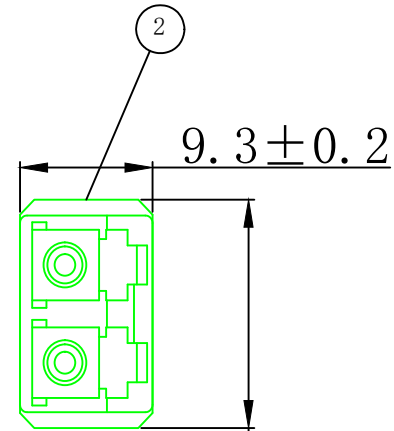

NOTE:
ROHS 3.0 & Reach COMPLIANT

Typical Insertion Loss (dB)	≤0.12
Insertion Loss (dB)	≤0.20
Operating Temperature (° C)	-40 ~ +80
Storage Temperature (° C)	-40 ~ +85

MATERIAL LIST:

④	Note that the laser label (Red Blue)	2pcs	
③	Green Dust Cap	2pcs	
②	LC Green Housing (SC simplex footprint)	1pcs	
①	LC White Dust Cap	2pcs	
NO.	SPECIFICATION STANDARD	QT' Y	REMARK

SYNERGY21					
CUSTOMER	AN	ITEM NO.	See the chart		
PRODUCT NAME	LC/APC Green (Ceramic) Duplex Adapter (With External Laser Protection Shutter) w/o Flange	Manufacture country	CHINA	UNIT	mm
DRAWNBY	CHECKBY	APPOBY	DATE		
SYNERGY21	SYNERGY21	SYNERGY21	2022-07-25		

NEW		2022-07-25	A
BY	CHK	REVISION RECORD MODIFICATIONS	DATE