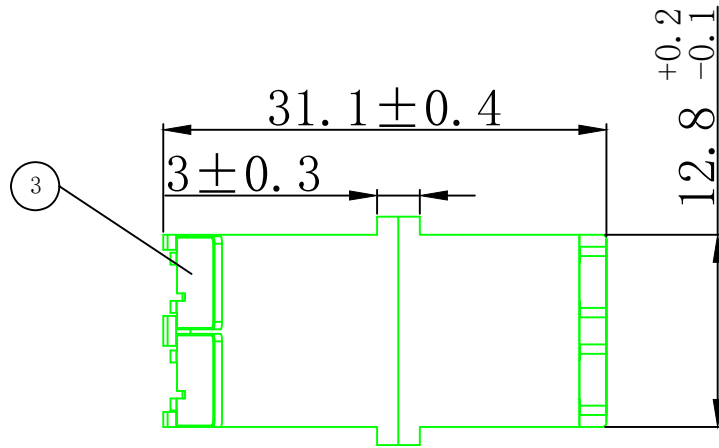

NOTE:
ROHS 3.0 & Reach COMPLIANT

Typical Insertion Loss (dB)	≤0.12
Insertion Loss (dB)	≤0.20
Operating Temperature (° C)	-40 ~ +80
Storage Temperature (° C)	-40 ~ +85

MATERIAL LIST:

④	Note that the laser label (Red Blue)	2pcs	
③	Green Dust Cap	2pcs	
②	LC Green Housing (SC simplex footprint)	1pcs	
①	LC White Dust Cap	2pcs	
NO.	SPECIFICATION STANDARD	QT' Y	REMARK

SYNERGY21					
CUSTOMER	AN	ITEM NO.	See the chart		
PRODUCT NAME	LC/APC Green (Ceramic) Duplex Adapter (With External Laser Protection Shutter) w/o Flange	Manufacture country	CHINA	UNIT	mm
DRAWNBY	CHECKBY	APPOBY	DATE		
SYNERGY21	SYNERGY21	SYNERGY21	2022-07-25		

NEW		2022-07-25	A
BY	CHK	REVISION RECORD MODIFICATIONS	DATE