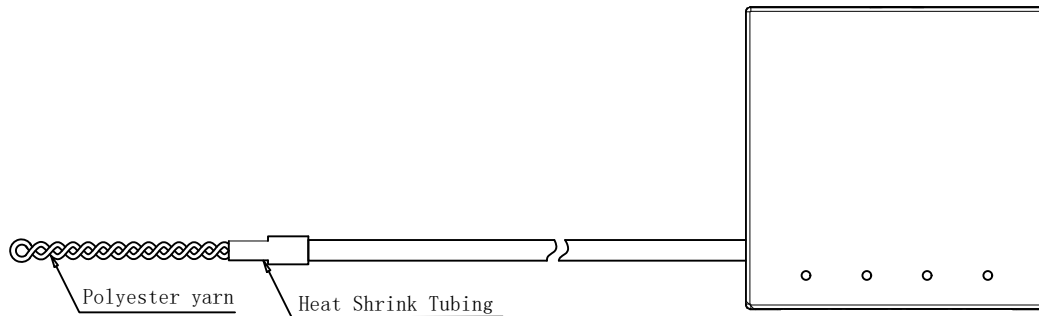

End-product drawing

Paper shaft