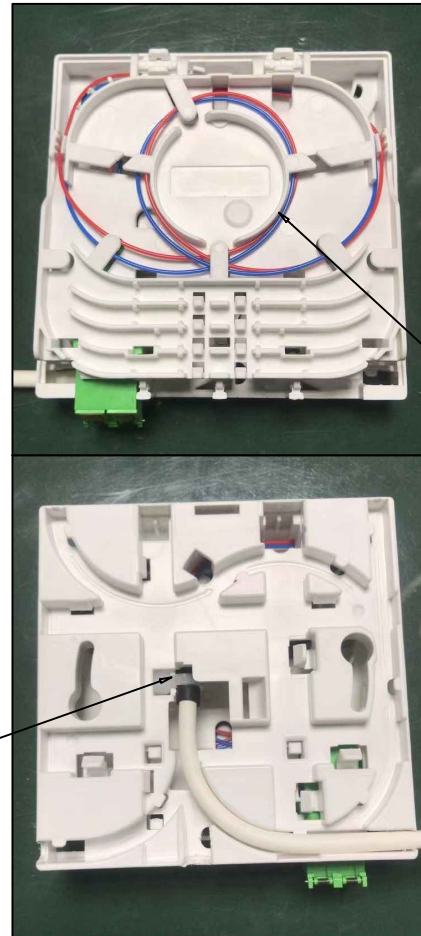

RedBlue
Adapter label

One lap

Cable tie

										SYNERGY21			
			CUSTOMER		AN		ITEM NO.		see the chart				
			PRODUCT NAME		Assemble			Manufacture country		CHINA	UNIT	mm	
			NEW		2022-07-25		A		DRAWNBY		CHECKBY		
			REVISION RECORD MODIFICATIONS		DATE		REV.		APPOBY		DATE		
BY	CHK				SYNERGY21		SYNERGY21		SYNERGY21		2022-07-25