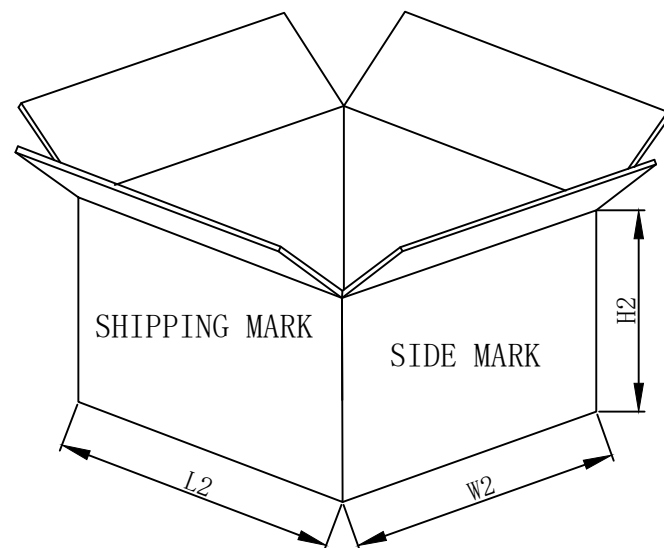

End-product drawing

Paper shaft

1 meters long

Clockwise winding

										SYNERGY21						
						CUSTOMER		AN		ITEM NO.		See the chart				
						PRODUCT NAME		Assemble				Manufacture country		CHINA	UNIT	mm
		NEW		2022-07-25		A		DRAWNBY		CHECKBY		APPOBY		DATE		
BY	CHK	REVISION RECORD MODIFICATIONS				DATE	REV.	SYNERGY21		SYNERGY21		SYNERGY21		2022-07-25		

ITEM NO.	LENGTH	FIBER	Color
S215571V2. 20m	20M	G657. A2	White
S215571V2. 40m	40M	G657. A2	White
S215571V2. 60m	60M	G657. A2	White

SinglePack: 1pc/box+label; SubPack: no; Carton +labelx2;

SYNERGY21

						CUSTOMER	AN	ITEM NO.	see the chart	
						PRODUCT NAME	PACKING	Manufacture country	CHINA	UNIT mm
			NEW	2022-07-25	A	DRAWNBY	CHECKBY	APPOBY	DATE	
BY	CHK	REVISION RECORD MODIFICATIONS			DATE	REV.	SYNERGY21	SYNERGY21	SYNERGY21	2022-07-25