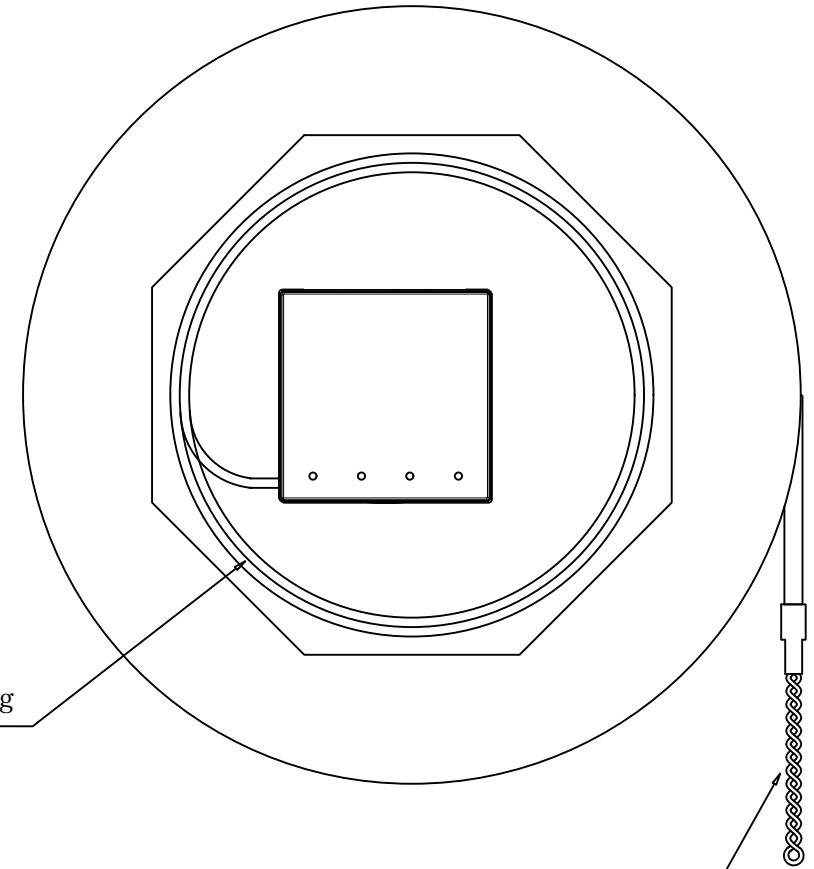

SYNERGY21					
CUSTOMER	AN	ITEM NO.	See the chart		
PRODUCT NAME	LC/APC Green (Ceramic) Duplex Adapter (With External Laser Protection Shutter) w/o Flange	Manufacture country	CHINA	UNIT	mm
DRAWNBY	CHECKBY	APPOBY	DATE		
SYNERGY21	SYNERGY21	SYNERGY21	2022-07-25		

NEW		2022-07-25	A
BY	CHK	REVISION RECORD MODIFICATIONS	DATE

RedBlue
Adapter label

One lap

Cable tie

										SYNERGY21			
			CUSTOMER		AN		ITEM NO.		see the chart				
			PRODUCT NAME		Assemble			Manufacture country		CHINA	UNIT	mm	
			NEW		2022-07-25		A		DRAWNBY		CHECKBY		
			REVISION RECORD MODIFICATIONS		DATE		REV.		APPOBY		DATE		
BY	CHK				SYNERGY21		SYNERGY21		SYNERGY21		2022-07-25		

End-product drawing

Paper shaft

1 meters long

Clockwise winding

										SYNERGY21						
						CUSTOMER		AN		ITEM NO.		See the chart				
						PRODUCT NAME		Assemble				Manufacture country		CHINA	UNIT	mm
		NEW		2022-07-25		A		DRAWNBY		CHECKBY		APPOBY		DATE		
BY	CHK	REVISION RECORD MODIFICATIONS				DATE	REV.	SYNERGY21		SYNERGY21		SYNERGY21		2022-07-25		