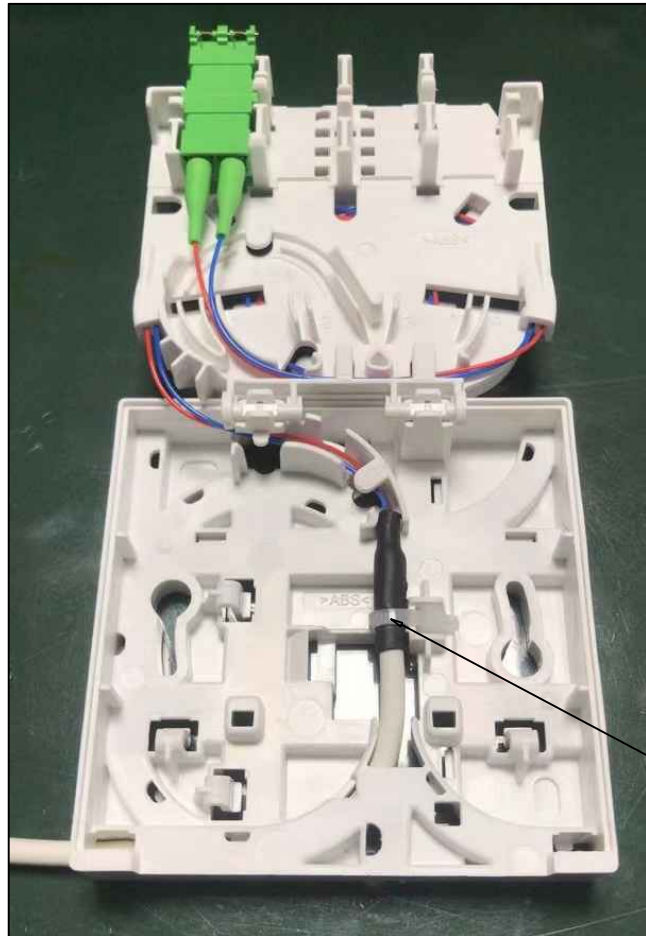

RedBlue
Adapter label

One lap

Cable tie

										SYNERGY21			
			CUSTOMER		AN		ITEM NO.		see the chart				
			PRODUCT NAME		Assemble			Manufacture country		CHINA	UNIT	mm	
			NEW		2022-07-25		A		DRAWNBY		CHECKBY		
			REVISION RECORD MODIFICATIONS		DATE		REV.		APPOBY		DATE		
BY	CHK				SYNERGY21		SYNERGY21		SYNERGY21		2022-07-25