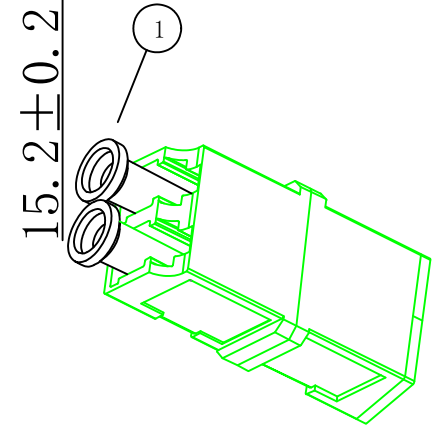

NO		SPECIFICATION STANDARD	QT'Y	REMARK	SYNERGY21					
					CUSTOMER	AN	ITEM NO.	see the chart		
					PRODUCT NAME	2 cores LC/APC 8° fiber cable	Manufacture country	CHINA	UNIT	mm
		NEW		2022-07-25	A	DRAWNBY	CHECKBY	APPOBY	DATE	
BY	CHK	REVISION RECORD MODIFICATIONS		DATE	REV.	SYNERGY21	SYNERGY21	SYNERGY21	2022-07-25	

NOTE:

- ROHS 3.0 and REACH Compliant
- Storage Temperature: -40°C~+75°C
- Operation Temperature: -40°C~+75°C
- ABS Material
- UL94V2
- Max 4 core (shrinkage Type)
- 4 SC Simplex Adapter or LC Duplex Adapter Installable
- Suitable for Fiber fusion protection sleeves Installable
- DIN Installation available
- W/O Adapter
- Color:white
- Dimensions:80*80*28mm

SYNERGY21									
CUSTOMER		AN			ITEM NO.		See the chart		
PRODUCT NAME		FTTH Box 4 Core			Manufacture country		CHINA	UNIT	mm
BY	CHK	NEW REVISION RECORD MODIFICATIONS			2022-07-25	A	DRAWNBY	CHECKBY	APPOBY
					DATE	REV.	SYNERGY21	SYNERGY21	SYNERGY21
									DATE
									2022-07-25