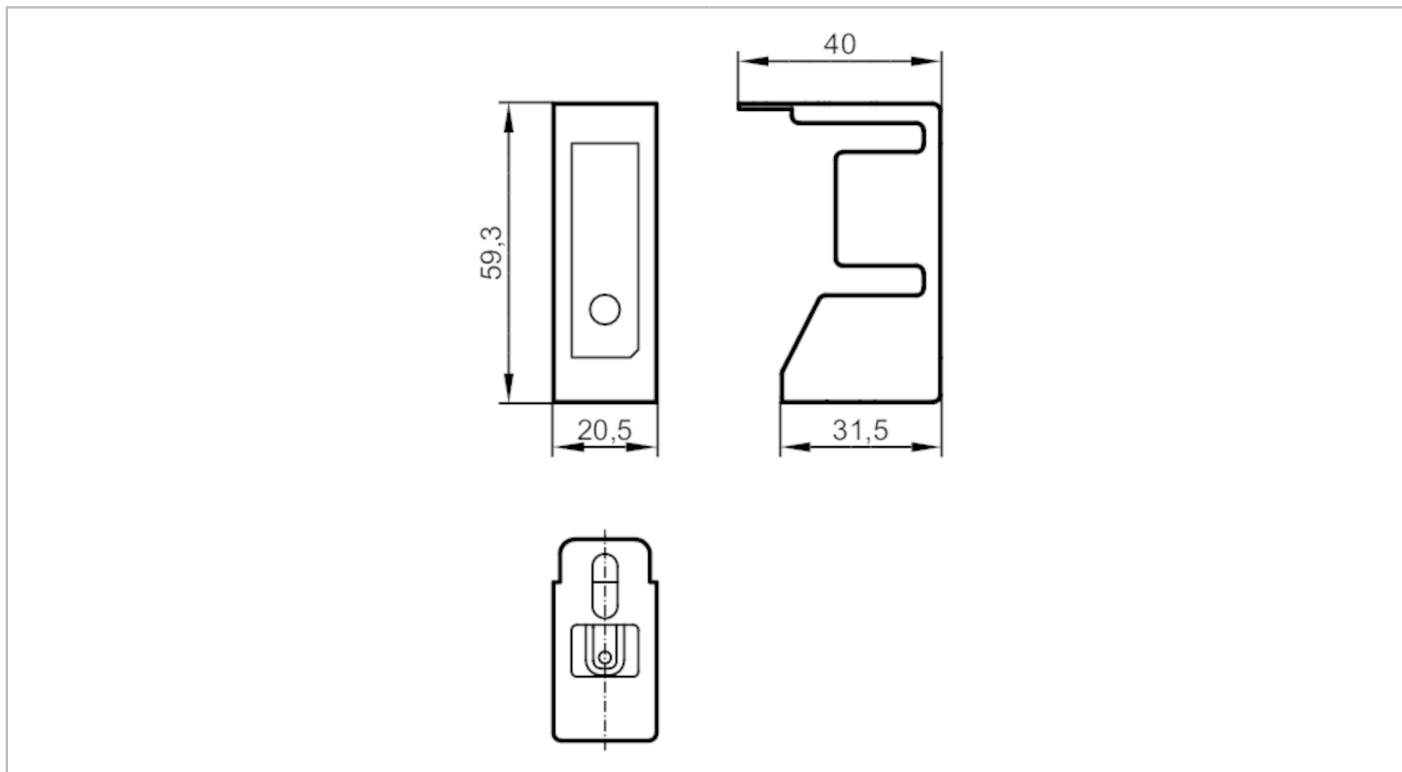

E21284

Protective housing

WELDING PROTECTION O5D PMD+LASER

Mechanical data

Weight	[g]	42.1
Materials	fixing element: stainless steel (1.4301 / 304); front lens: PMMA	
Remarks		
Pack quantity		1 pcs.