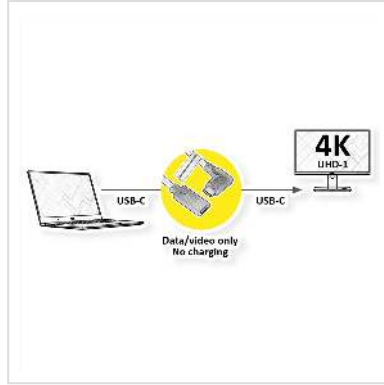

ROLINE Type C Video Cable, USB-C (DP Alt. Mode) Extension Cable C-C, M/F, black, 2 m

Product No. 11.04.5496
Manufacturer ROLINE
Manufacturer No. 11.04.5496

For screen transmissions in excellent quality with resolutions of up to 3840x2160 / 4096x2560 @60Hz!

What is a USB-C DisplayPort (DP Alt Mode) Cable?

- Cables with Type-C connector can offer DisplayPort technology via an alternative mode (Alt mode).
- Alt Mode allows USB-C ports to transfer data/video via multiple interfaces, including DisplayPort video interface
- The USB-C ports capable of transferring DisplayPort signals are called USB-C DisplayPort or DP Alt Mode
- Allow to connect video sources (e.g. PCs, Blu-Ray players, etc.) and display devices (e.g. TVs, projectors, etc.) that support DisplayPort to each other via their USB-C ports
- The main confusion over USB-C DisplayPort cables emerges because not all USB-C ports, available on the hardware (e.g. notebooks...) features the DisplayPort Alt Mode functionality
- For screen transmissions in excellent quality with resolutions of up to 3840x2160 / 4096x2560 @60Hz!
- Angled 90° at one end

Technical specifications

Manufacturer ROLINE

Product group	Cable
Product type	DisplayPort Monitor Cable
Colour	black
Length	2 m
Transfer quality	DisplayPort v1.2
Max. resolution	3840 x 2160 @60Hz (4K, UHD-1)
side 1 connector	DisplayPort M
side 2 connector	DisplayPort M
Side 1 Connector Type	USB Type C (USB-C)
Side 1 Connector Gender	Male
Side 2 Connector Type	USB Type C (USB-C)
Side 2 Connector Gender	Female
Area of application	External
Cable shielding	Screened
Weight	65 g