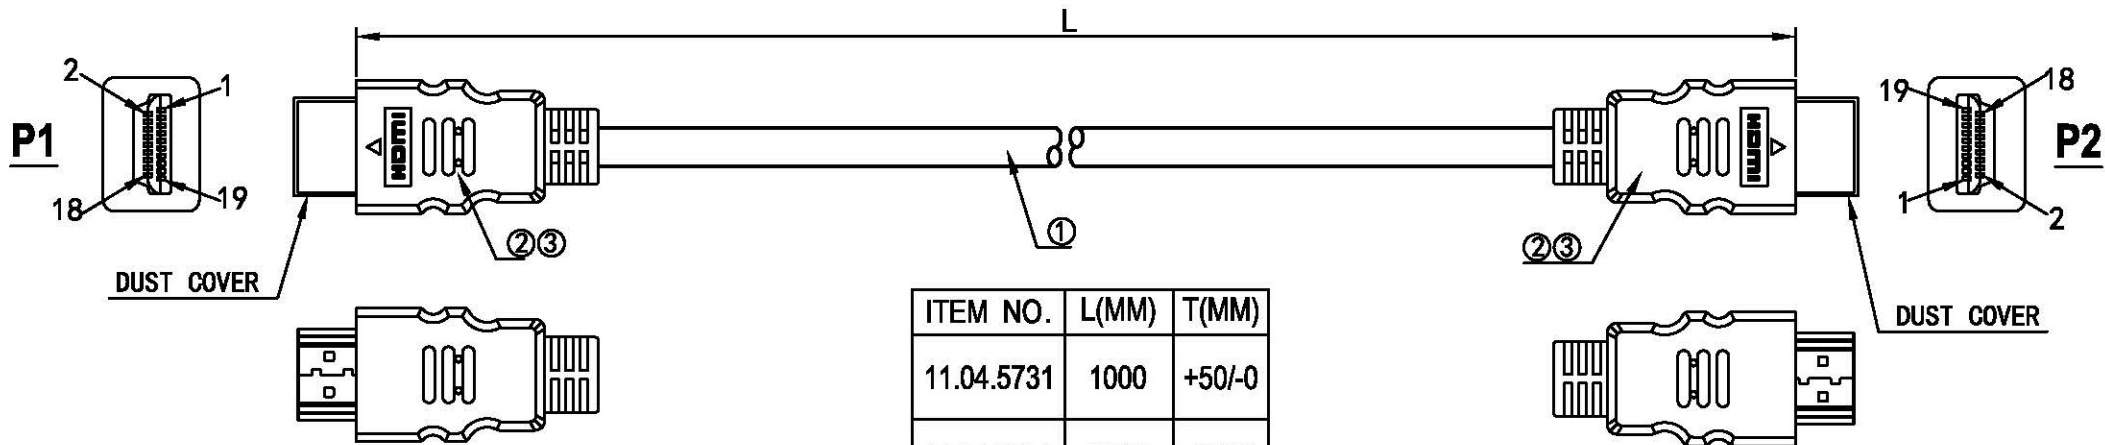

Datenblatt - Fiche technique - Data sheet

11.04.5732

ROLINE HDMI High Speed Kabel mit Ethernet, LSOH, 2,0m

ROLINE Câble HDMI High Speed avec Ethernet, LSOH, 2,0m

**ROLINE HDMI High Speed Cable with Ethernet,
HDMI M – HDMI M, LSOH, 2 m**

ITEM NO.	L(MM)	T(MM)
11.04.5731	1000	+50/-0
11.04.5732	2000	+50/-0
11.04.5733	3000	+50/-0

NOTES:

- CABLE: UL21445 (30AWG*1P+EAM)*5+30AWG*4C +AEB OD=6.0MM JACKET: LSOH BLACK
- CONNECTOR: HDMI A MALE INSULATION: BLACK, SHELL - NICKEL PLATED
- OUTER MOLD: LSOH 45P BLACK

ELECTRICAL TEST:

- 100% TEST OPEN SHORT MIS-WIRE
- INSULATION RESISTANCE: 2M OHM MIN.

WIRE ADDRESS

ITEM NO.	11.04.5731 (1.0m); 11.04.4732 (2.0m)	Draw	F16 CHIEN	Date	2015-03-02
	11.04.5733 (3.0m)	Check		Date	
ROLINE HDMI High Speed Cable, w/Ethernet, A-A, M/M, LSOH, black					
	Unit (MM)	Approval		Date	