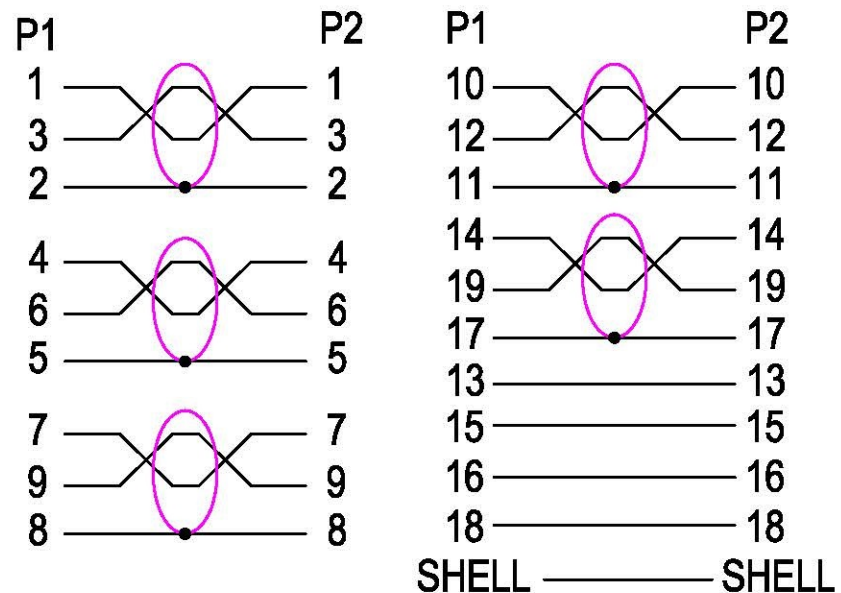

Datenblatt - Fiche technique - Data sheet

11.04.5732

ROLINE HDMI High Speed Kabel mit Ethernet, LSOH, 2,0m

ROLINE Câble HDMI High Speed avec Ethernet, LSOH, 2,0m

**ROLINE HDMI High Speed Cable with Ethernet,
HDMI M – HDMI M, LSOH, 2 m**

ITEM NO.	L(MM)	T(MM)
11.04.5731	1000	+50/-0
11.04.5732	2000	+50/-0
11.04.5733	3000	+50/-0

NOTES:

- CABLE: UL21445 (30AWG*1P+EAM)*5+30AWG*4C +AEB OD=6.0MM JACKET: LSOH BLACK
- CONNECTOR: HDMI A MALE INSULATION: BLACK, SHELL - NICKEL PLATED
- OUTER MOLD: LSOH 45P BLACK

ELECTRICAL TEST:

- 100% TEST OPEN SHORT MIS-WIRE
- INSULATION RESISTANCE: 2M OHM MIN.

WIRE ADDRESS

ITEM NO.	11.04.5731 (1.0m); 11.04.4732 (2.0m)	Draw	F16 CHIEN	Date	2015-03-02
	11.04.5733 (3.0m)	Check		Date	
ROLINE HDMI High Speed Cable, w/Ethernet, A-A, M/M, LSOH, black					
	Unit (MM)	Approval		Date	