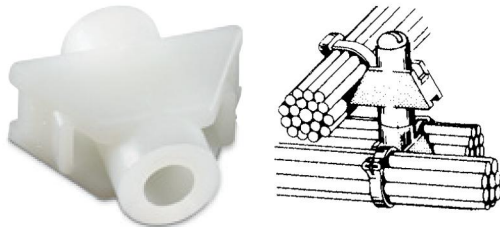

Mounting Bases, Cable Ties and Accessories

Permits vertical stacking!

Ty-Rap® Mounting Blocks

BULK PKG. CAT. NO.	MOUNTING HOLE SIZE	TIE WIDTH ACCOM.	MAXIMUM WIDTH IN./MM	LENGTH IN./MM	BULK PKG. QTY.
TC115-TB	#10	.190/4.83	.47/11.91	1.00/25.40	1,000

Mounting blocks permit vertical stacking and can be used in any direction.
 • Natural nylon color.
 For use in temperatures ranging from -40° F to 185° F (-40° C to 85° C).

Meets military specs as a support in bulkheads and walls!

Right-Angle Bundle Support

BULK PKG. CAT. NO.	TIE WIDTH ACCOM.	MAXIMUM WIDTH IN./MM	LENGTH IN./MM	BULK PKG. QTY.
TC109	.19/4.83	.56/14.30	.44/11.13	200
TC106	.30/7.62	1.00/25.40	1.00/25.40	1,000

This style meets Military Specification requirements as a support at holes in bulkheads and walls. (MS3341)
 • Natural nylon color.
 For use in temperatures ranging from -40° F to 185° F (-40° C to 85° C).

Mount bundles on either side!

Ty-Rap® Stand-Off Brackets

STD. PKG. CAT. NO.	MAXIMUM TIE WIDTH ACCOM.	WIDTH IN./MM	LENGTH IN./MM	STD. PKG. QTY.
TC375	.19/4.83	.75/19.05	3.65/92.71	100
TC375X (WEATHERABLE)	.19/4.83	.75/19.05	3.65/92.71	100
TC376	.19/4.83	.67/17.01	1.75/44.45	100