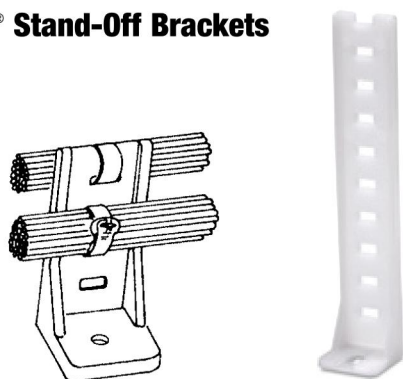

Mounting blocks permit vertical stacking and can be used in any direction.
 • Natural nylon color.
 For use in temperatures ranging from -40° F to 185° F (-40° C to 85° C).

Meets military specs as a support in bulkheads and walls!

Right-Angle Bundle Support

BULK PKG. CAT. NO.	TIE WIDTH ACCOM.	MAXIMUM WIDTH IN./MM	LENGTH IN./MM	BULK PKG. QTY.
TC109	.19/4.83	.56/14.30	.44/11.13	200
TC106	.30/7.62	1.00/25.40	1.00/25.40	1,000

This style meets Military Specification requirements as a support at holes in bulkheads and walls. (MS3341)
 • Natural nylon color.
 For use in temperatures ranging from -40° F to 185° F (-40° C to 85° C).

Mount bundles on either side!

Ty-Rap® Stand-Off Brackets

STD. PKG. CAT. NO.	MAXIMUM TIE WIDTH ACCOM.	WIDTH IN./MM	LENGTH IN./MM	STD. PKG. QTY.
TC375	.19/4.83	.75/19.05	3.65/92.71	100
TC375X (WEATHERABLE)	.19/4.83	.75/19.05	3.65/92.71	100
TC376	.19/4.83	.67/17.01	1.75/44.45	100

These brackets permit bundles to be mounted on either side. They also serve as means to raise bundles off the surface.
 • Natural nylon color.
 For use in temperatures ranging from -40° F to 185° F (-40° C to 85° C).
 Weatherable nylon is black.