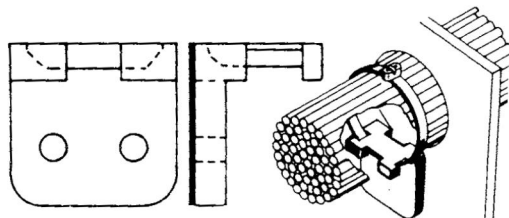

Mounting Bases, Cable Ties and Accessories

Permits vertical stacking!

Ty-Rap® Mounting Blocks

BULK PKG. CAT. NO.	MOUNTING HOLE SIZE	TIE WIDTH ACCOM.	MAXIMUM WIDTH IN./MM	LENGTH IN./MM	BULK PKG. QTY.
TC115-TB	#10	.190/4.83	.47/11.91	1.00/25.40	1,000

Mounting blocks permit vertical stacking and can be used in any direction.
 • Natural nylon color.
 For use in temperatures ranging from -40° F to 185° F (-40° C to 85° C).

Meets military specs as a support in bulkheads and walls!

Right-Angle Bundle Support

BULK PKG. CAT. NO.	TIE WIDTH ACCOM.	MAXIMUM WIDTH IN./MM	LENGTH IN./MM	BULK PKG. QTY.
TC109	.19/4.83	.56/14.30	.44/11.13	200
TC106	.30/7.62	1.00/25.40	1.00/25.40	1,000

This style meets Military Specification requirements as a support at holes in bulkheads and walls. (MS3341)
 • Natural nylon color.
 For use in temperatures ranging from -40° F to 185° F (-40° C to 85° C).

Mount bundles on either side!

Ty-Rap® Stand-Off Brackets

STD. PKG. CAT. NO.	MAXIMUM TIE WIDTH ACCOM.	WIDTH IN./MM	LENGTH IN./MM	STD. PKG. QTY.
TC375	.19/4.83	.75/19.05	3.65/92.71	100
TC375X (WEATHERABLE)	.19/4.83	.75/19.05	3.65/92.71	100
TC376	.19/4.83	.67/17.01	1.75/44.45	100