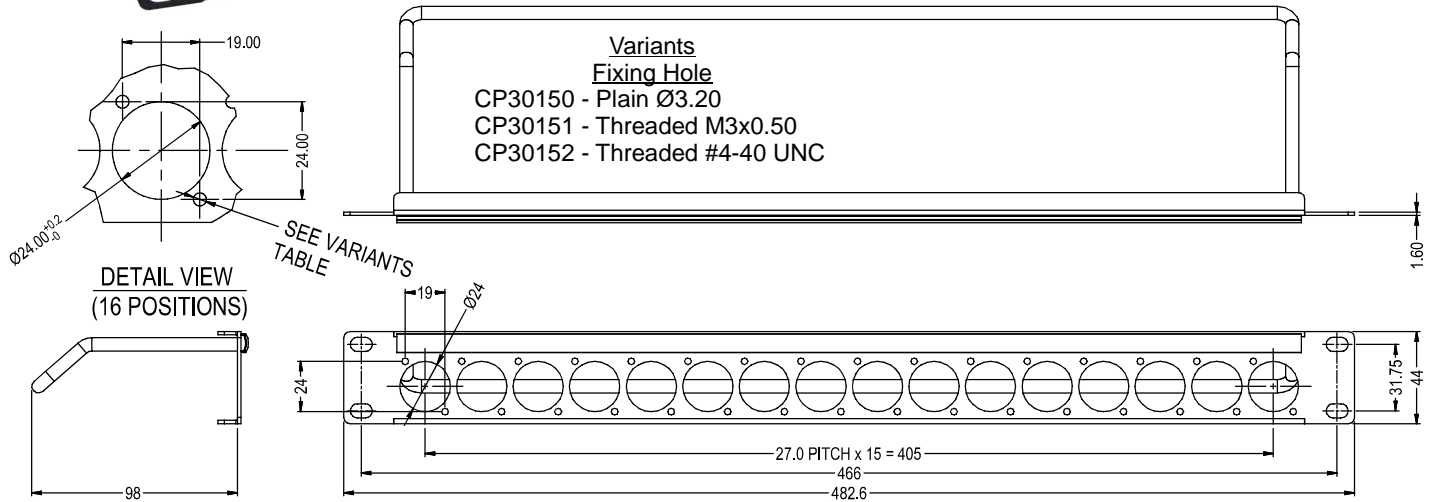

## 1U RACKS

16 holes of Ø24mm with cable bar and label strip

### VARIANTS

**CP30150** - 1U RACK WITH PLAIN HOLES

**CP30151** - 1U RACK WITH M3 HOLES

**CP30152** - 1U RACK WITH 4-40 HOLES