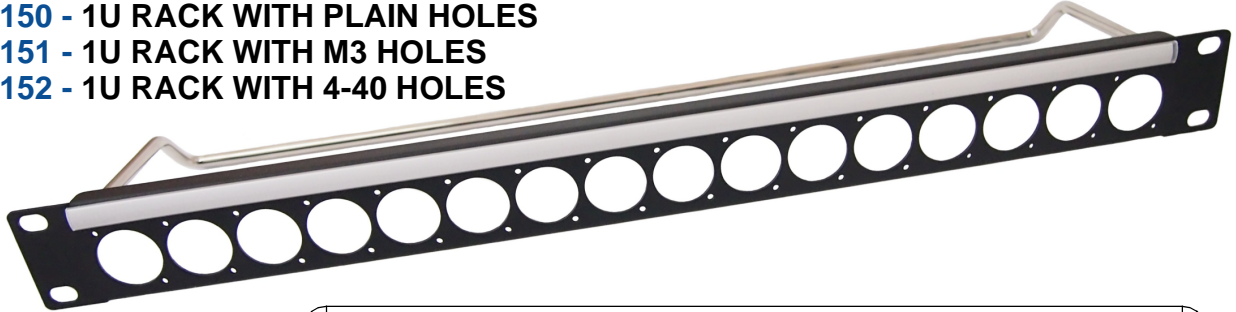

## 1U RACKS

16 holes of Ø24mm with cable bar and label strip

### VARIANTS

**CP30150** - 1U RACK WITH PLAIN HOLES

**CP30151** - 1U RACK WITH M3 HOLES

**CP30152** - 1U RACK WITH 4-40 HOLES

## LOADED RACKS

**CP30170** - 1U Rack loaded with 16 x 75Ω Insulated BNC Connectors. M3 holes. Front mounted.

**CP30171** - 1U Rack loaded with 16 x 75Ω Insulated BNC Connectors. #4-40 holes. Front mounted