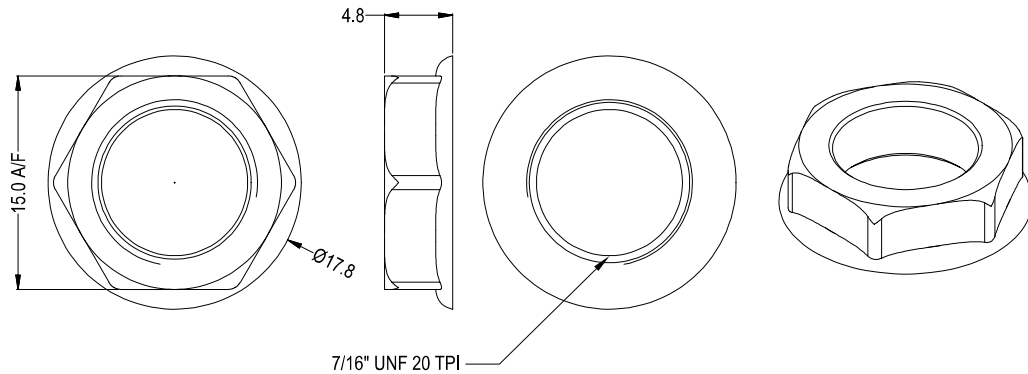

CLIFF

JACK SOCKET NUTS AND BEZELS

Nylon coloured nuts for use with our range of S2 6.35mm Jack Sockets.

CL1408 - BLACK NUT FOR S2 JACK SOCKET

CL1409 - WHITE NUT FOR S2 JACK SOCKET

CL1410 - GREY NUT FOR S2 JACK SOCKET

CL1412 - BLUE NUT FOR S2 JACK SOCKET

CL1414 - GREEN NUT FOR S2 JACK SOCKET

CL1416 - RED NUT FOR S2 JACK SOCKET

CL1420 - YELLOW NUT FOR S2 JACK SOCKET

CLIFF

JACK SOCKET NUTS AND BEZELS

Coloured plastic bezels for use with our range of S4 6.35mm Jack Sockets.