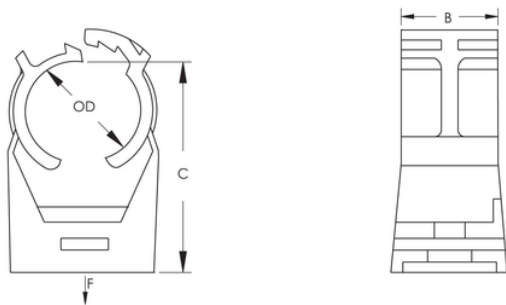

Outer Diameter: 39.5 – 43.5 mm

Pipe Size: 1 1/4"

Copper Tube Size: 1 1/2"

B: 21 mm

C: 64.2 mm

Static Load: 360 N

DIAGRAMS

WARNING