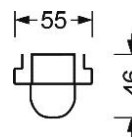

Category (ETIM):	Variable device mount
Type:	Device mount IP20-SDGVLB LED
Order number:	18314606650
Configuration:	Lamps integrated: LED, Light colour 840/neutral white (4000K), Colour rendering Ra>80; LED service life 50000h L80/B10
Operating device:	Electronic driver DALI (1 pcs.)
System performance (W):	73
Luminaire luminous flux (lm):	10000
lm/W:	146
Ambient temperatures:	10°C / 35°C
Certifications:	IP 20, protection class I, F, DIN10500/Food, Indoor, CE
Colour of the housing:	traffic white RAL 9016
Weight (net) (kg):	2.1
Dimensions LxWxH/DxH (mm):	1531 x 63 x 46
mounting method:	Mounting rail system mounting
EAN-number:	4020863336333
Commodity code:	94051098

Quick-fit mounting system Variable device mount; Device mount made of galvanised, profiled sheet steel, surface coated with polyester resin enamel. Toolless fastening with two integrated lateral lever locks. LED unit in housing length for optically seamless light run. Can be variably positioned on the mounting rail. Housing colour traffic white RAL 9016; Direct, wide light distribution using Linear.Lens.Profil made of matt PMMA plastic. Optically seamless light run. Heat-resistant cables including connection cable 1 m and rapid installation plug connector with tool-less phase pre-selection and locating finger.

Dimensions LxWxH/DxH (mm): 1531 x 63 x 46
Configuration: Lamps integrated: LED, Light colour 840/neutral white (4000K), Colour rendering Ra>80; LED service life 50000h L80/B10
Luminaire luminous flux (lm): 10000
lm/W: 146
Operating device: Electronic driver DALI (1 pcs.)
System performance (W): 73
Conditions: Suitable for use in ambient temperatures of 10°C to 35°C
Certifications: IP 20, protection class I, F, DIN10500/Food, Indoor, CE