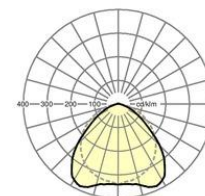

Category (ETIM):	Variable device mount
Type:	Device mount IP20-SDGVLB LED
Order number:	18314606650
Configuration:	Lamps integrated: LED, Light colour 840/neutral white (4000K), Colour rendering Ra>80; LED service life 50000h L80/B10
Operating device:	Electronic driver DALI (1 pcs.)
System performance (W):	73
Luminaire luminous flux (lm):	10000
lm/W:	146
Ambient temperatures:	10°C / 35°C
Certifications:	IP 20, protection class I, F, DIN10500/Food, Indoor, CE
Colour of the housing:	traffic white RAL 9016
Weight (net) (kg):	2.1
Dimensions LxWxH/DxH (mm):	1531 x 63 x 46
mounting method:	Mounting rail system mounting
EAN-number:	4020863336333
Commodity code:	94051098

SDGVLB LED 10000lm 840 • vw • DALI • 18314606650

Lighting technology
Linear.Lens.Profil-direct wide distribution
SDGVLB LED 10000 lm 840

η_{LB}	100 %
lm/W	146
$\Phi \downarrow/\uparrow$	99 % / 1 %
UGR q/l	24.9 / 29.1

Dimensions LxWxH/DxH (mm): 1531 x 63 x 46
Configuration: Lamps integrated: LED, Light colour 840/neutral white (4000K), Colour rendering Ra>80; LED service life 50000h L80/B10
Luminaire luminous flux (lm): 10000
lm/W: 146
Operating device: Electronic driver DALI (1 pcs.)
System performance (W): 73
Conditions: Suitable for use in ambient temperatures of 10°C to 35°C
Certifications: IP 20, protection class I, F, DIN10500/Food, Indoor, CE