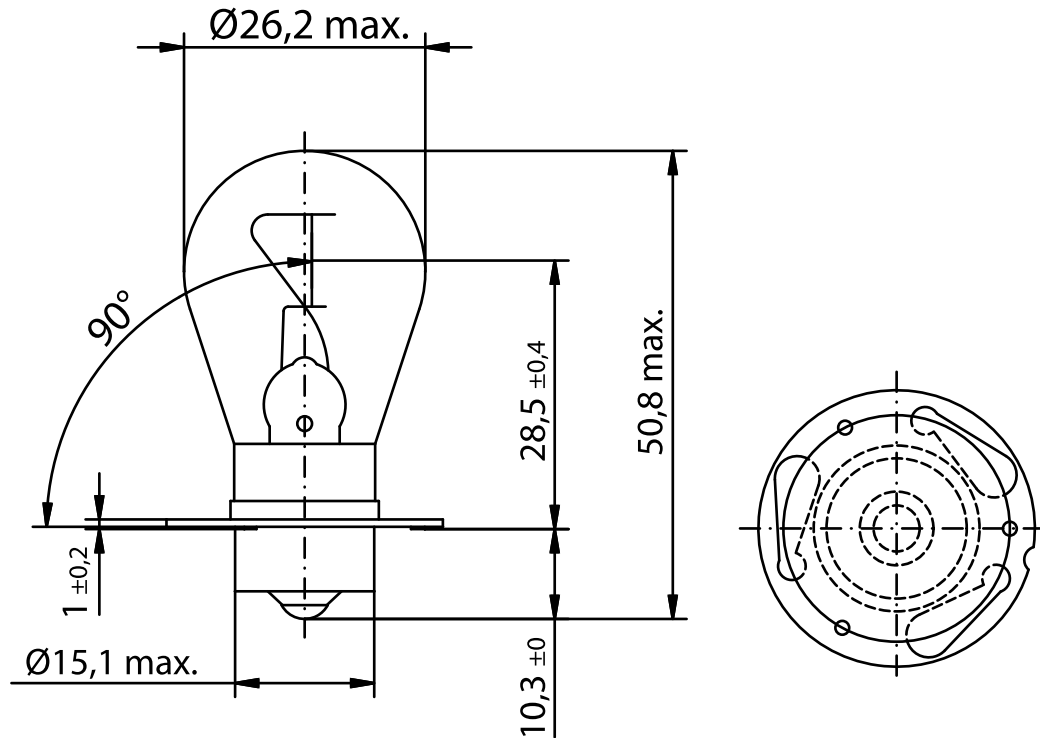

INDUSTRIAL SPECIALTY LIGHTING

Industrial Marine - Datasheet

MARINE LAMPS - 6.2V 1.4A P30s

PRODUCT NUMBER **304842062** [] Tol.

VOLTAGE	6.2	V
AMPERAGE	1.4	A
LUMEN OUTPUT	125	LM
LUMEN PRO WATT	14.3	LM/W
AVERAGE LIFE	1500	H
BASE	Sx15s	/
REMARKS	S8/C8	
BRAND	DR. FISCHER	