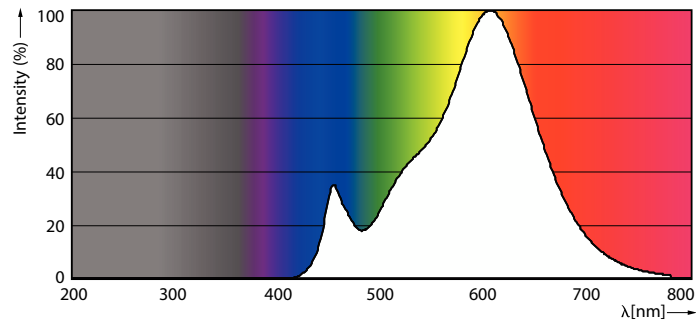

CorePro LEDcapsule MV

Energy Consumption kWh/1000 h	5 kWh
EPREL Registration Number	397600
CE mark	Yes
EU RoHS compliant	Yes
Product Data	
Full product code	871869965818200
Order product name	CorePro LEDcapsule ND 4.8-60W G9 830

Order code	929002059802
Numerator - Quantity Per Pack	1
Numerator - Packs per outer box	12
Material number (12NC)	929002059802
Full product name	CorePro LEDcapsule ND 4.8-60W G9 830
EAN/UPC - Case	8718699658199

Dimensional drawing

Product	D	C
CorePro LEDcapsule ND 4.8-60W G9 830	19 mm	60 mm

Photometric data

Spectral Power Distribution Colour - CorePro LEDcapsule ND 4.8-60W G9 830