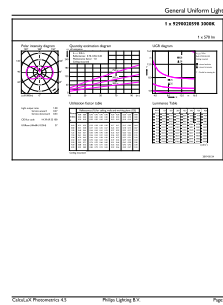

Product data

General Information		Power Consumption	
Lighting Technology	LED	Lamp Current (Nom)	44 mA
Flux measurement reference	Sphere	Wattage Equivalent	60 W
Switching Cycle	50,000	Starting Time (Nom)	0.5 s
Nominal lifetime	15,000 hour(s)	Warm-up time to 60% light	0.5 s
Cap-Base	G9 [G9]	Power Factor (Fraction)	0.4
		Voltage (Nom)	220-240 V
Light Technical		Temperature	
Color Code	830 [CCT of 3000K]	T-Case Maximum (Nom)	99 °C
Luminous Flux	570 lumen		
Color Designation	White (WH)	Controls and Dimming	
Correlated Color Temperature (Nom)	3000 K	Dimmable	No
Luminous Efficacy (rated) (Nom)	118.00 lm/W		
Color Consistency	<6	Mechanical and Housing	
Color rendering index (CRI)	80	Bulb Shape	Capsule
LLMF At End Of Nominal Lifetime (Nom)	70 %		
Operating and Electrical		Approval and Application	
Line Frequency	50 to 60 Hz	Energy Efficiency Class	E
Input Frequency	50 to 60 Hz	Suitable For Accent Lighting	No

Dimensional drawing

Product	D	C
CorePro LEDcapsule ND 4.8-60W G9 830	19 mm	60 mm

Photometric data

Spectral Power Distribution Colour - CorePro LEDcapsule ND 4.8-60W G9 830

General uniform lighting - CorePro LEDcapsule ND 4.8-60W G9 830