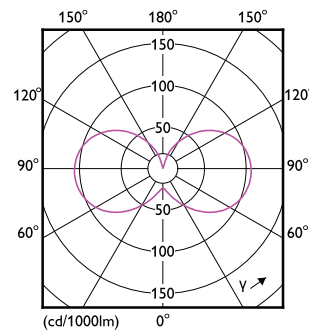

Product data

General Information		Power Consumption	
Lighting Technology	LED	Lamp Current (Nom)	44 mA
Flux measurement reference	Sphere	Wattage Equivalent	60 W
Switching Cycle	50,000	Starting Time (Nom)	0.5 s
Nominal lifetime	15,000 hour(s)	Warm-up time to 60% light	0.5 s
Cap-Base	G9 [G9]	Power Factor (Fraction)	0.4
		Voltage (Nom)	220-240 V
Light Technical		Temperature	
Color Code	830 [CCT of 3000K]	T-Case Maximum (Nom)	99 °C
Luminous Flux	570 lumen		
Color Designation	White (WH)	Controls and Dimming	
Correlated Color Temperature (Nom)	3000 K	Dimmable	No
Luminous Efficacy (rated) (Nom)	118.00 lm/W		
Color Consistency	<6	Mechanical and Housing	
Color rendering index (CRI)	80	Bulb Shape	Capsule
LLMF At End Of Nominal Lifetime (Nom)	70 %		
Operating and Electrical		Approval and Application	
Line Frequency	50 to 60 Hz	Energy Efficiency Class	E
Input Frequency	50 to 60 Hz	Suitable For Accent Lighting	No

Dimensional drawing

Product	D	C
CorePro LEDcapsule ND 4.8-60W G9 830	19 mm	60 mm

Photometric data

Spectral Power Distribution Colour - CorePro LEDcapsule ND 4.8-60W G9 830

General uniform lighting - CorePro LEDcapsule ND 4.8-60W G9 830