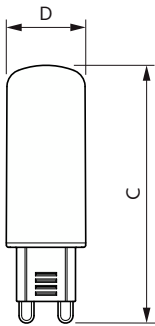

Product data

General Information		Power Consumption	
Lighting Technology	LED	Lamp Current (Nom)	44 mA
Flux measurement reference	Sphere	Wattage Equivalent	60 W
Switching Cycle	50,000	Starting Time (Nom)	0.5 s
Nominal lifetime	15,000 hour(s)	Warm-up time to 60% light	0.5 s
Cap-Base	G9 [G9]	Power Factor (Fraction)	0.4
		Voltage (Nom)	220-240 V
Light Technical		Temperature	
Color Code	830 [CCT of 3000K]	T-Case Maximum (Nom)	99 °C
Luminous Flux	570 lumen		
Color Designation	White (WH)	Controls and Dimming	
Correlated Color Temperature (Nom)	3000 K	Dimmable	No
Luminous Efficacy (rated) (Nom)	118.00 lm/W		
Color Consistency	<6	Mechanical and Housing	
Color rendering index (CRI)	80	Bulb Shape	Capsule
LLMF At End Of Nominal Lifetime (Nom)	70 %		
Operating and Electrical		Approval and Application	
Line Frequency	50 to 60 Hz	Energy Efficiency Class	E
Input Frequency	50 to 60 Hz	Suitable For Accent Lighting	No

Dimensional drawing

Product	D	C
CorePro LEDcapsule ND 4.8-60W G9 830	19 mm	60 mm

Photometric data

Spectral Power Distribution Colour - CorePro LEDcapsule ND 4.8-60W G9 830

General uniform lighting - CorePro LEDcapsule ND 4.8-60W G9 830