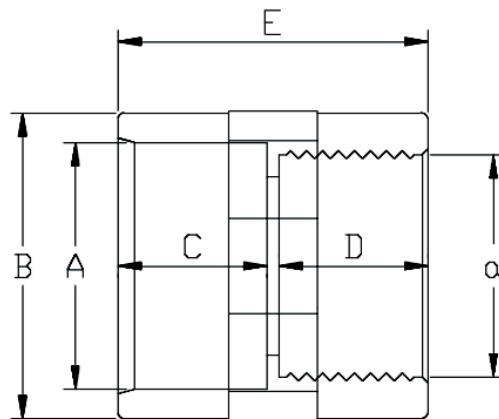

MANGUITO ROSCA HEMBRA ENCOLAR

- Material: PVC
- Color: gris

DIMENSIONES:

Código	A	a	B	C	D	E	Peso (gr)	PN
AS 04 276	20	1/2"	28	17	16	36	16	PN10
AS 04 277	25	3/4"	34	20	17	41	24	PN10
AS 04 278	32	1"	42	22	21	48	40	PN10