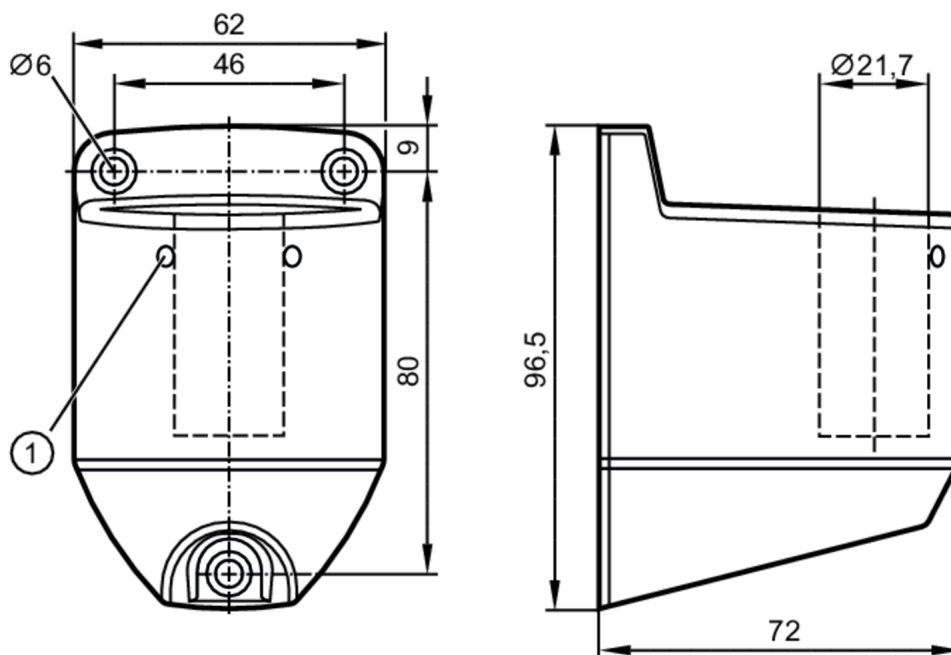

E89061

Wall bracket

LED-Tower/Wall bracket

1 bore hole

Mechanical data

Weight	[g]	258.5
Dimensions	[mm]	96.5 x 62 x 72
Materials		aluminium black

Accessories

Accessories (optional)	E89065
	E89066
	E89067

Remarks

Pack quantity	1 pcs.
---------------	--------