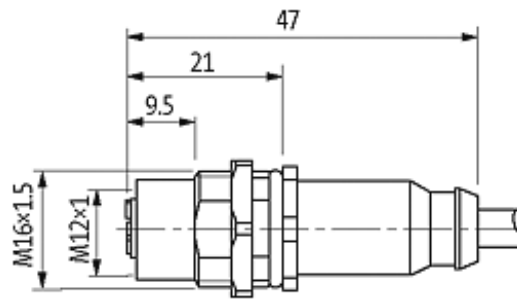

M12 female receptacle shielded rear mount

PUR-OB 4x0,34 shielded black UL,CSA+drag chain 2m

Flange M12 female
4-pole, shielded
Rear mounting
Mounting nut
With open ended wires

Further cable lengths on request. The resistance to aggressive media should be individually tested for your application. Further details on request.

[Link to Product](#)**Illustration**

Female

Product may differ from Image