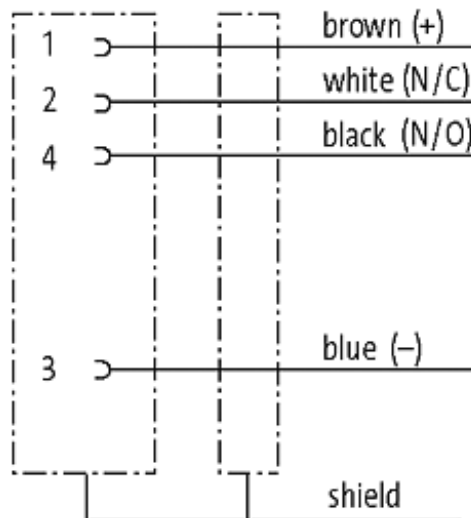

M12 female receptacle shielded rear mount

PUR-OB 4x0,34 shielded black UL,CSA+drag chain 2m

Flange M12 female
4-pole, shielded
Rear mounting
Mounting nut
With open ended wires

Further cable lengths on request. The resistance to aggressive media should be individually tested for your application. Further details on request.

[Link to Product](#)**Illustration**

Female

Product may differ from Image