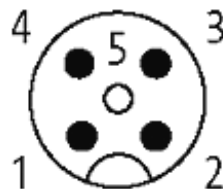

M12 male straight / M12 female straight shielded

PUR 4x0,34 shielded grey UL,CSA+drag chain 0,4m

Male straight to female straight
M12 - M12, 4-pole

Plastic housings with good resistance against chemicals and oils. The resistance to aggressive media should be individually tested for your application. Further details on request. Further cable lengths on request.

[Link to Product](#)

Illustration

Male

Female

Product may differ from Image