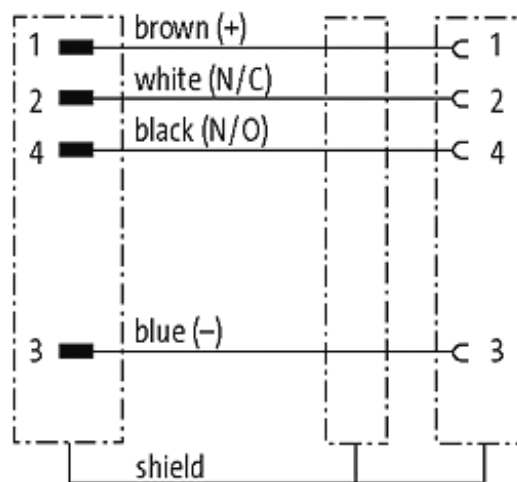

M12 male straight / M12 female straight shielded

PUR 4x0,34 shielded grey UL,CSA+drag chain 0,4m

Male straight to female straight
M12 - M12, 4-pole

Plastic housings with good resistance against chemicals and oils. The resistance to aggressive media should be individually tested for your application. Further details on request. Further cable lengths on request.

[Link to Product](#)

Illustration

Male

Female

Product may differ from Image