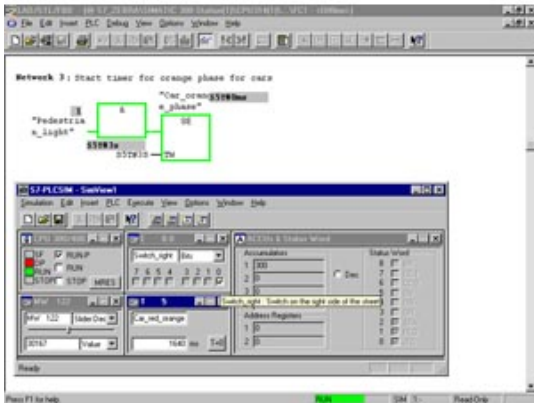

SIMATIC S7, S7-PLCSIM V5.4 FLOATING LICENSE FOR 1 USER E-SW, SW AND DOCU. ON CD, LICENSE KEY ON USB STICK, CLASS A,5 LANGUAGES(G,E,F,I,S), AS OF STEP7 V5.4 SP4 OR SP5 OR STEP7 V5.5 WITH OR W/O SP1, WINXPPROF, WIN 7 PROF/ULTIMATE, REFERENCE-HW:PG/PC