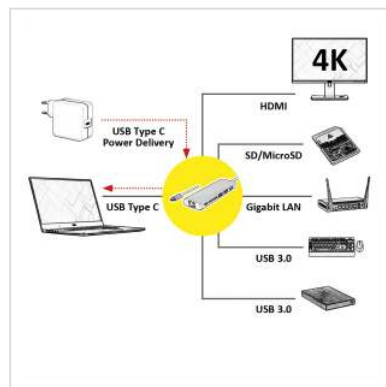

# ROLINE USB Type C docking station, 4K HDMI, 2x USB 3.0 ports, 1x SD/MicroSD card reader, 1x USB Type C PD (Power Delivery) + Data, 1x Gigabit Ethernet

<b>Product No.</b>	12.02.1037
<b>Manufacturer</b>	ROLINE
<b>Manufacturer No.</b>	12.02.1037
<b>EAN (single piece)</b>	7611990134656

**roline**  
Designed for Professionals

**The docking station is supplied for Macbooks, Ultrabooks or Notebooks/Laptops and provides a quick and easy connection to the workplace peripherals that you use every day, including one HDMI connector, that allows you a maximum resolution of up to 3840x2160 @60Hz!**

- Plug & Play
- Aluminium casing
- Small, compact design
- System requirement: Windows 7/8/10 or MacOS X10.2 and higher

Connection to device:

- 1x USB 3.1 Type C M

Connection for peripheral devices

- 1x HDMI Video Output: Mirror or extend your screen to a TV, monitor or projector.
- 2x USB 3.0 ports (data transfer rate up to 5Gbit/s), for connection of wired keyboard/mouse, USB HDD/SSD, etc.
- 1x SD/TF Card Reader
- 1x USB Type C PD (Power Delivery) + Data
- 1x RJ45 for Gigabit Ethernet

## Technical specifications

Manufacturer	ROLINE
Product group	Adapters, Terminators, Converters
Product type	Notebook-Docking-Station
Colour	silver
Scope of delivery	Docking Station, manual
Side 1 connection (PC)	USB Type C F
Side 1 Connector Type	USB Type C (USB-C)
Side 1 Connector Gender	Male
Side 2 Connector Type	USB 3.0 Type A
Side 2 Connector Gender	Female
Area of application	External