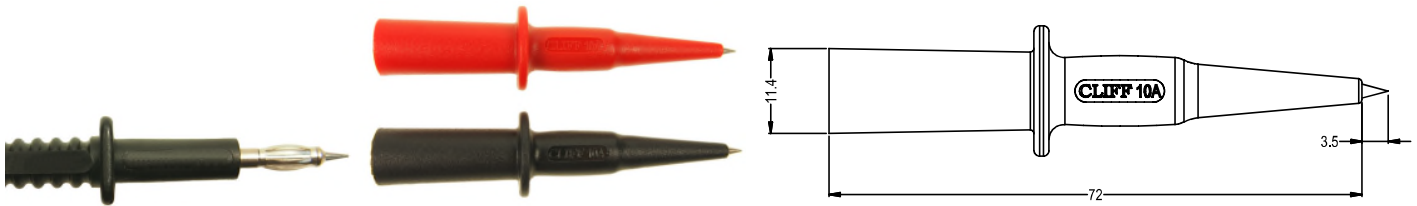

## TEST PROBE SETS

### FCR19505RB

Short test probe rated 1KV CAT III for connection to standard shrouded 4mm plugs.

### FCR19506RB

Test probe rated 1KV CAT III for connection to standard unshrouded 4mm plugs.

### FCR19507RB

Extended test probe rated 1KV CAT III test probe for connection to standard shrouded 4mm plugs. Makes a longer probe which is easier to hold.