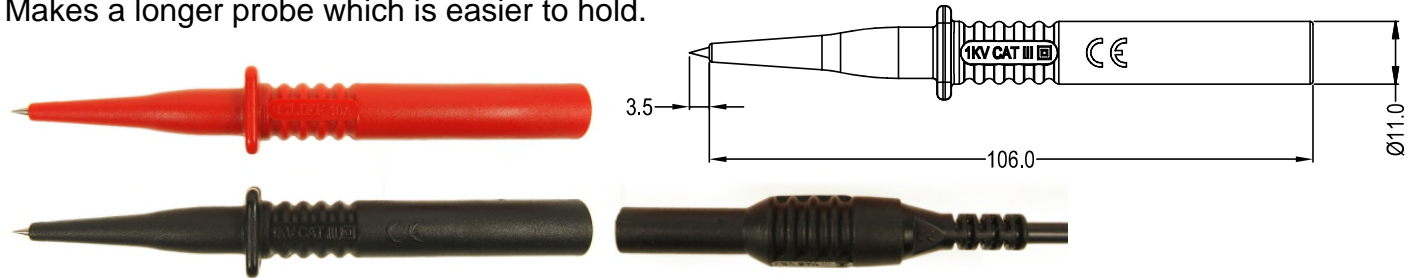

### FCR19505RB

Short test probe rated 1KV CAT III for connection to standard shrouded 4mm plugs.

### FCR19506RB

Test probe rated 1KV CAT III for connection to standard unshrouded 4mm plugs.

### FCR19507RB

Extended test probe rated 1KV CAT III test probe for connection to standard shrouded 4mm plugs. Makes a longer probe which is easier to hold.