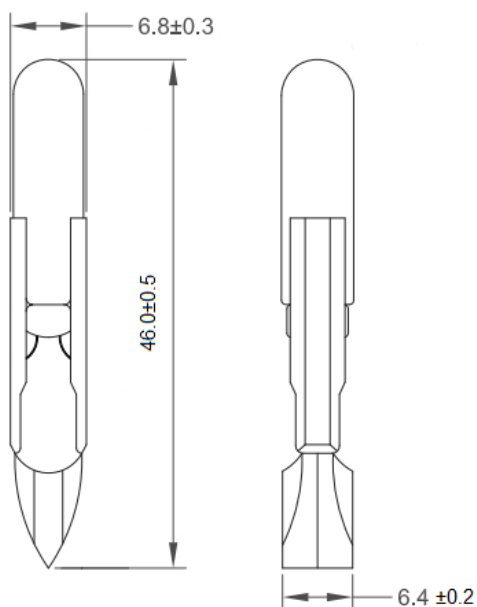

Part Number: 03632500

Type	Size	Rating	Description
Incandescent	T6.8	24V 50mA	Telephone Slidebase

Dimensions in millimetres

TEST VOLTS	CURRENT (mA)			LIGHT OUTPUT (Lm)			LIFE Hours
	Min.	Nom.	Max.	Min.	Nom.	Max.	
24	45	50	55	2.5	2.5	4.4	

Notes:

- 1 **Base Type** T6.8 telephone slide
- 2 **Filament Shape** C-2F
- 3 **Lamp Marking** 24V 50mA
- 4 **Environmental** RoHS & REACH SVHC compliant