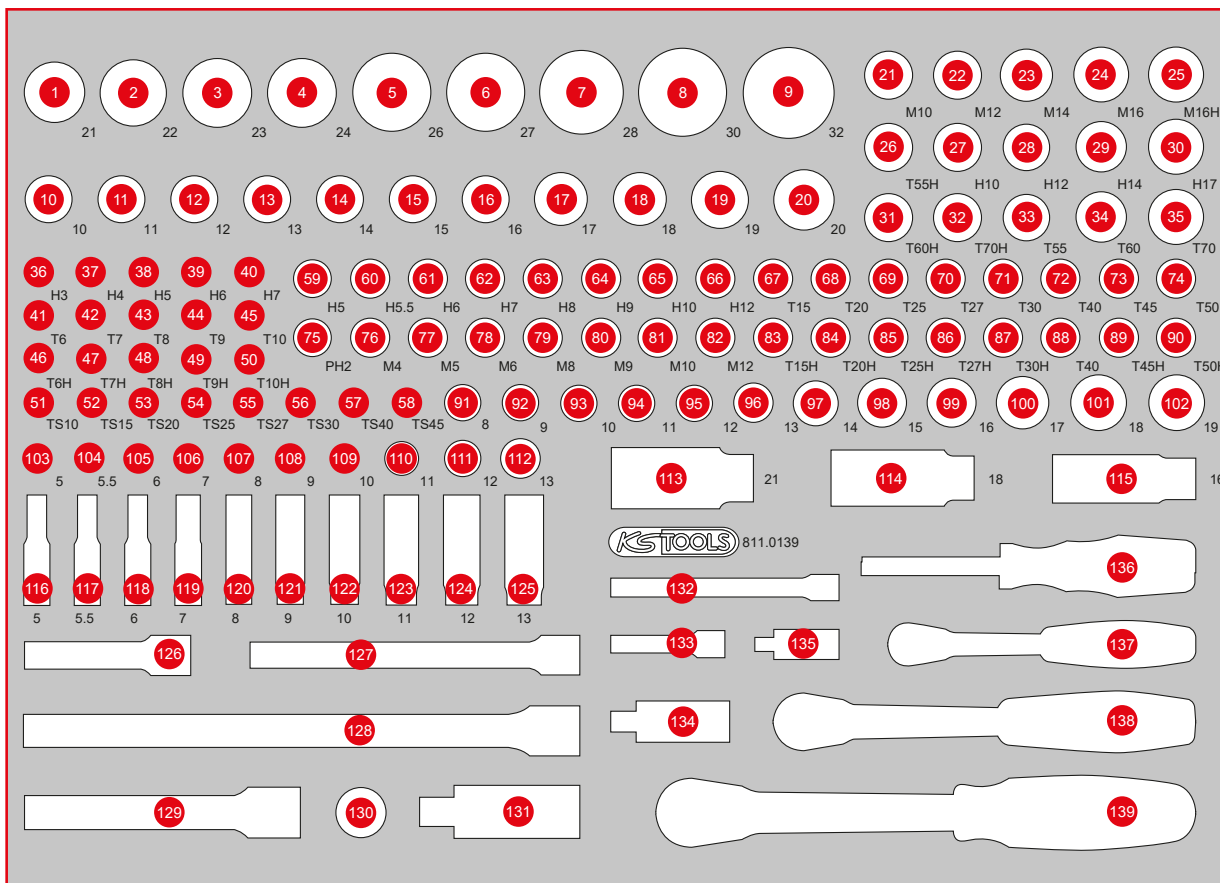

Pos.	Code	Description	pcs	Pos.	Code	Description	pcs	Pos.	Code	Description	pcs
72	911.3874	3/8" Bit socket Torx, T40	1	96	917.3813	3/8" Hexagonal socket, 13 mm	1	120	917.1428	1/4" Hexagonal socket, deep, 8 mm	1
73	911.3885	3/8" Bit socket Torx, T45	1	97	917.3814	3/8" Hexagonal socket, 14 mm	1	121	917.1429	1/4" Hexagonal socket, deep, 9 mm	1
74	911.3884	3/8" Bit socket Torx, T50	1	98	917.3815	3/8" Hexagonal socket, 15 mm	1	122	917.1430	1/4" Hexagonal socket, deep, 10 mm	1
75	911.3876	3/8" Bit socket, PH2	1	99	917.3816	3/8" Hexagonal socket, 16 mm	1	123	917.1431	1/4" Hexagonal socket, deep, 11 mm	1
76	911.3918	3/8" Bit socket spline (XZN), M4	1	100	917.3817	3/8" Hexagonal socket, 17 mm	1	124	917.1432	1/4" Hexagonal socket, deep, 12 mm	1
77	911.3915	3/8" Bit socket spline (XZN), M5	1	101	917.3818	3/8" Hexagonal socket, 18 mm	1	125	917.1433	1/4" Hexagonal socket, deep, 13 mm	1
78	911.3916	3/8" Bit socket spline (XZN), M6	1	102	917.3819	3/8" Hexagonal socket, 19 mm	1	126	911.3801	3/8" Extension with knurling, 75 mm	1
79	911.3917	3/8" Bit socket spline (XZN), M8	1	103	917.1405	1/4" Hexagonal socket, 5 mm	1	127	911.3802	3/8" Extension with knurling, 150 mm	1
80	917.3901	3/8" Bit socket spline (XZN), M9	1	104	917.14055	1/4" Hexagonal socket, 5.5 mm	1	128	911.1203	1/2" Extensions, 250 mm	1
81	911.3920	3/8" Bit socket spline (XZN), M10	1	105	917.1406	1/4" Hexagonal socket, 6 mm	1	129	911.1202	1/2" Extensions, 125 mm	1
82	917.3903	3/8" Bit socket spline (XZN), M12	1	106	917.1407	1/4" Hexagonal socket, 7 mm	1	130	911.1207	3/8" Sliding adaptor, 3/8" F x 1/2" M	1
83	911.3961	3/8" Bit socket Torx tamperproof, TB15	1	107	917.1408	1/4" Hexagonal socket, 8 mm	1	131	911.1250	1/2" Universal joint	1
84	911.3962	3/8" Bit socket Torx tamperproof, TB20	1	108	917.1409	1/4" Hexagonal socket, 9 mm	1	132	911.1424	1/4" Extension with hexagon drive, 100 mm	1
85	911.3963	3/8" Bit socket Torx tamperproof, TB25	1	109	917.1410	1/4" Hexagonal socket, 10 mm	1	133	911.1423	1/4" Extension with hexagon drive, 50 mm	1
86	911.3964	3/8" Bit socket Torx tamperproof, TB27	1	110	917.1411	1/4" Hexagonal socket, 11 mm	1	134	911.3850	3/8" Universal joint	1
87	911.3965	3/8" Bit socket Torx tamperproof, TB30	1	111	917.1412	1/4" Hexagonal socket, 12 mm	1	135	911.1450	1/4" Universal joint	1
88	911.3966	3/8" Bit socket Torx tamperproof, TB40	1	112	917.1413	1/4" Hexagonal socket, 13 mm	1	136	911.1434	1/4" Square drive screwdriver, 150 mm	1
89	911.3967	3/8" Bit socket Torx tamperproof, TB45	1	113	911.3805	3/8" Spark plug socket, 21 mm	1	137	920.1490	1/4" SlimPOWER Reversible ratchet, 72 teeth	1
90	911.3968	3/8" Bit socket Torx tamperproof, TB50	1	114	911.3823	3/8" Spark plug socket, 18 mm	1	138	920.3890	3/8" SlimPOWER Reversible ratchet, 72 teeth	1
91	917.3808	3/8" Hexagonal socket, 8 mm	1	115	911.3804	3/8" Spark plug socket, 16 mm	1	139	920.1290	1/2" SlimPOWER Reversible ratchet, 72 teeth	1
92	917.3809	3/8" Hexagonal socket, 9 mm	1	116	917.1527	1/4" Hexagonal socket, deep, 5mm	1				
93	917.3810	3/8" Hexagonal socket, 10 mm	1	117	917.1528	1/4" Hexagonal socket, deep, 5.5 mm	1				
94	917.3811	3/8" Hexagonal socket, 11 mm	1	118	917.1426	1/4" Hexagonal socket, deep, 6 mm	1				
95	917.3812	3/8" Hexagonal socket, 12 mm	1	119	917.1427	1/4" Hexagonal socket, deep, 7 mm	1