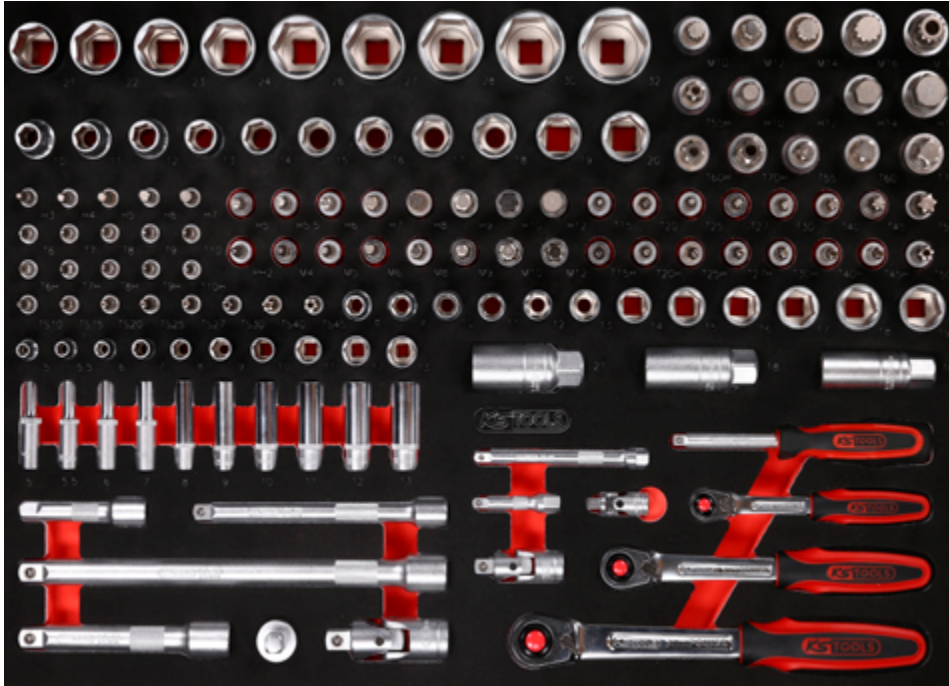

M 1/4" + 3/8" + 1/2" Socket spanner set

1PCS
139

568 x 398

Pos.	Code	Description	pcs
1	917.1221	1/2" Hexagonal socket, 21 mm	1
2	917.1222	1/2" Hexagonal socket, 22 mm	1
3	917.1223	1/2" Hexagonal socket, 23 mm	1
4	917.1224	1/2" Hexagonal socket, 24 mm	1
5	917.1343	1/2" Hexagonal socket, 26 mm	1
6	917.1227	1/2" Hexagonal socket, 27 mm	1
7	917.1344	1/2" Hexagonal socket, 28 mm	1
8	917.1230	1/2" Hexagonal socket, 30 mm	1
9	917.1232	1/2" Hexagonal socket, 32 mm	1
10	917.1210	1/2" Hexagonal socket, 10 mm	1
11	917.1211	1/2" Hexagonal socket, 11 mm	1
12	917.1212	1/2" Hexagonal socket, 12 mm	1
13	917.1213	1/2" Hexagonal socket, 13 mm	1
14	917.1214	1/2" Hexagonal socket, 14 mm	1
15	917.1215	1/2" Hexagonal socket, 15 mm	1
16	917.1216	1/2" Hexagonal socket, 16 mm	1
17	917.1217	1/2" Hexagonal socket, 17 mm	1
18	917.1218	1/2" Hexagonal socket, 18 mm	1
19	917.1219	1/2" Hexagonal socket, 19 mm	1
20	917.1220	1/2" Hexagonal socket, 20 mm	1
21	911.1343	1/2" Bit socket spline (XZN), M10, 55 mm	1
22	911.1344	1/2" Bit socket spline (XZN), M12, 55 mm	1
23	911.1345	1/2" Bit socket spline (XZN), M14, 55 mm	1
24	911.1346	1/2" Bit socket spline (XZN), M16, 55 mm	1