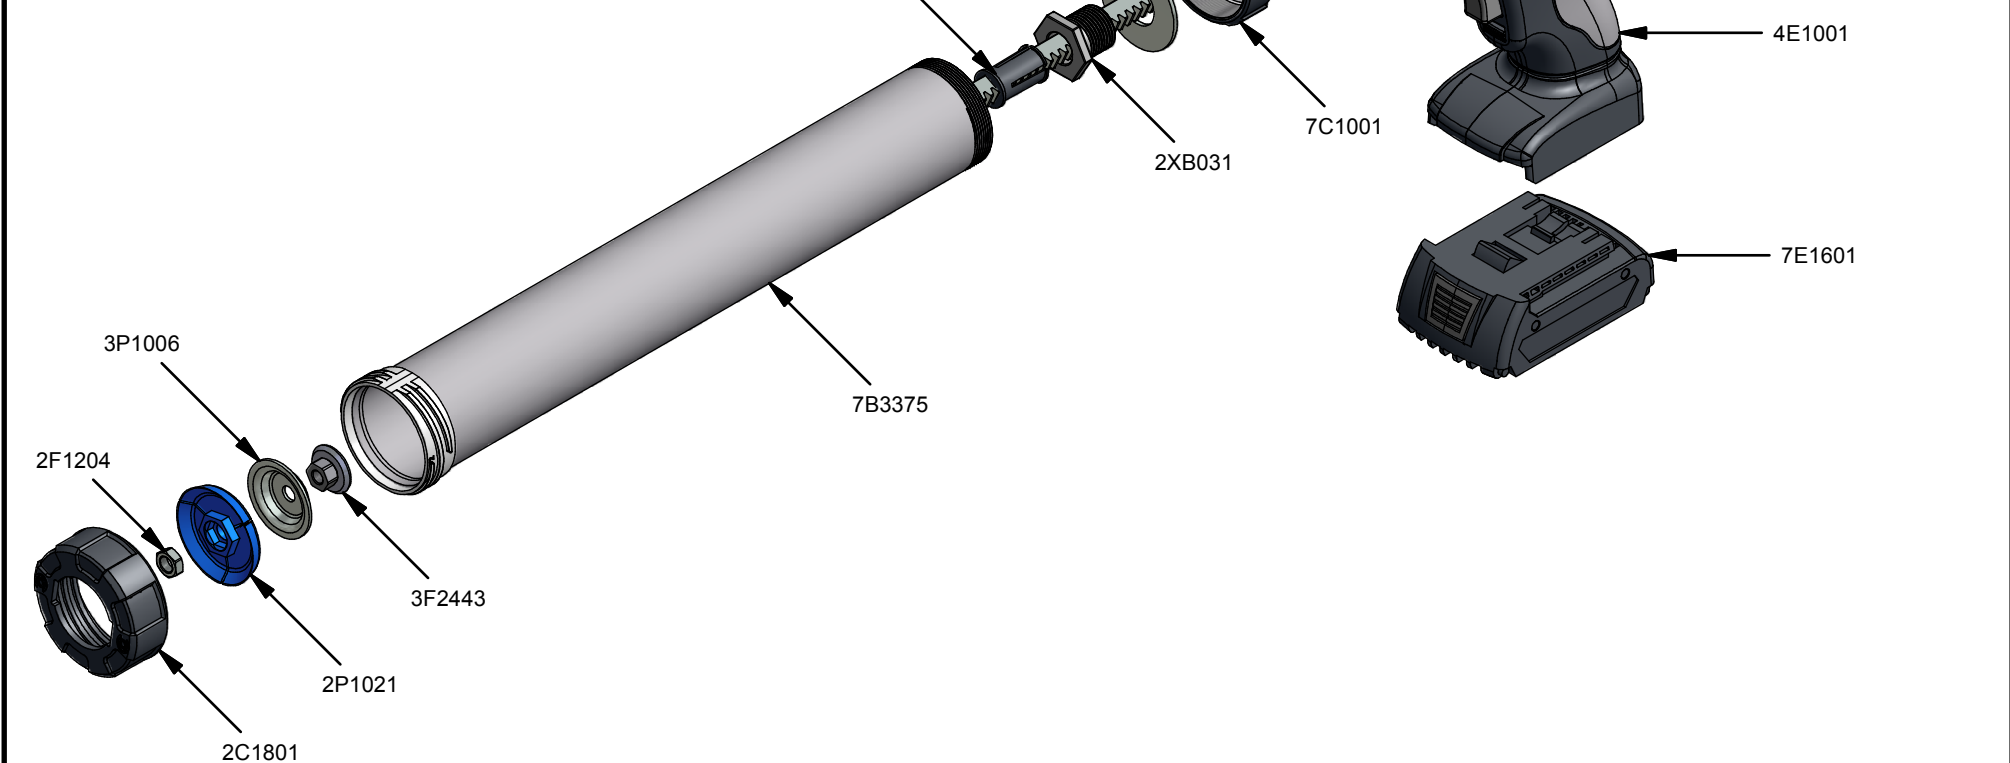

Parts List		
STOCK No	DESCRIPTION	QTY
2C1801	Cap Plastic 2 Start	1
2F1204	M8 Lock Nut	1
2F1781	Screw	1
2M1092	Black Plastic Washer	1
2M6135	Barrel Screw Insert	1
2M6136	Rack Pull	1
2M6137	Rack Lock	1
2P1021	Split Sachet Plunger	1
2XB031	Barrel Screw	1
2XH002	Hanging Hook	1
3F2419	Steel Washer	1
3F2443	Nut & Washer	1
3P1006	Steel 40mm 'Tin Hat' Plunger	1
3R8522	Rack (11.00 x 9.5)	1
4E1001	Cox Electroflow 18v Butt Assembly	1
7B3375	Barrel 375mm	1
7C1001	Air Gun Back Cap	1
7E1601	Battery (1.5A/H)	1