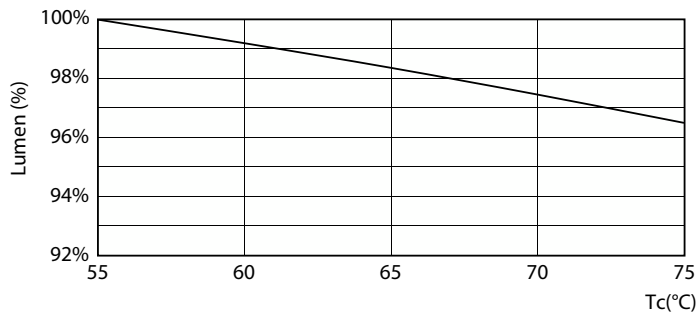

Lumen Maintenance Diagram - MAS LEDtube 1500mm UO 36W 840 T5