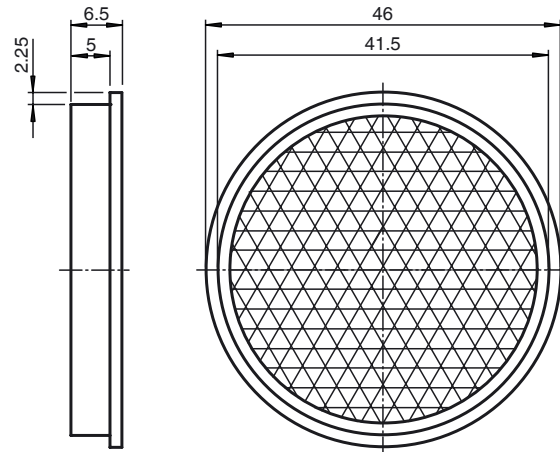

### Model Number

**REF-A46**

Reflector, round  $\varnothing$  46 mm, self-adhesive

### Features

- Self-adhesive for simple installation

## Dimensions

### Mechanical specifications

Material PMMA/ABS

Dimensions Diameter: 46 mm

Mounting self-adhesive