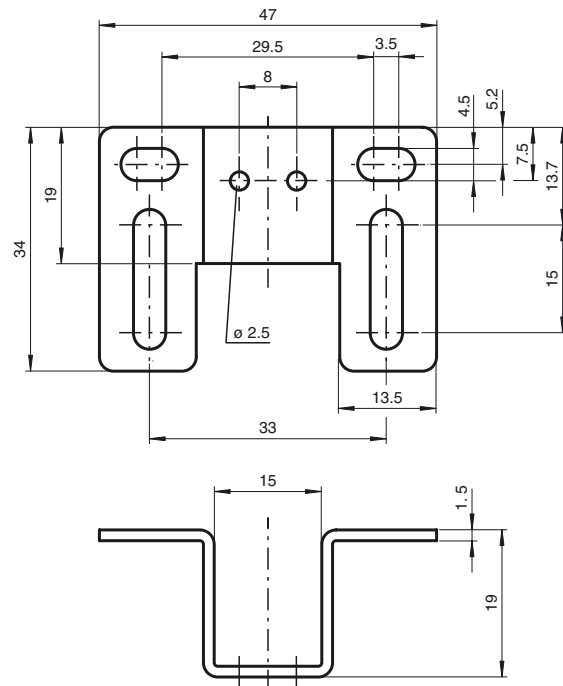

Model Number

OMH-ML6-U

Mounting bracket

Features

- Mounting bracket
- Simple and fast mounting

Dimensions

Technical data

Mechanical specifications

Material: nickel-plated steel

Suitable series

Series: ML6, ML4.1, ML4.2

Release date: 2017-07-17 11:41 Date of issue: 2017-07-17 130225_eng.xml

Refer to "General Notes Relating to Pepperl+Fuchs Product Information".