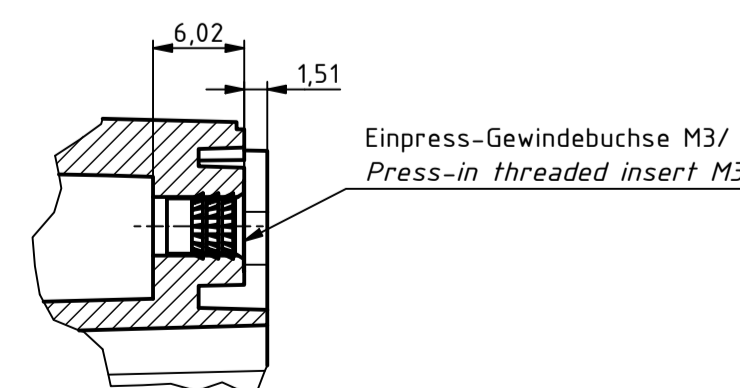

B-B ( 1 : 1 )

B →

X ( 2 : 1 )

Z ( 2 : 1 )

Y ( 2 : 1 )

For Version with enclosed gasket  
Protection class IP40. To achieve protection class IP65,  
the enclosed gasket must be mounted correctly. The gasket must  
not be stretched or compressed in the corners. Ends cut  
obliquely and glued, so that the cut ends are pressed together by  
the spring pressure.

SPECIFICATION	
RND NUMBER	RND 455-01405
Distrelec NUMBER	303-75-349
RND BAR CODE NUMBER	0653415230298
Product text English	Enclosure PC WL GREY. IP66.68
Outer Dimensions	180 x 120 x 60mm
Inner dimension length	151.5 x 112.5 x 53.1mm
Material	Polycarbonate
Colour	light grey, similar to RAL 7035
Lid	N/A
Wall brackets	Yes
Colour	light grey, similar to RAL 7035
Protection class	IP66 IP68 IK07