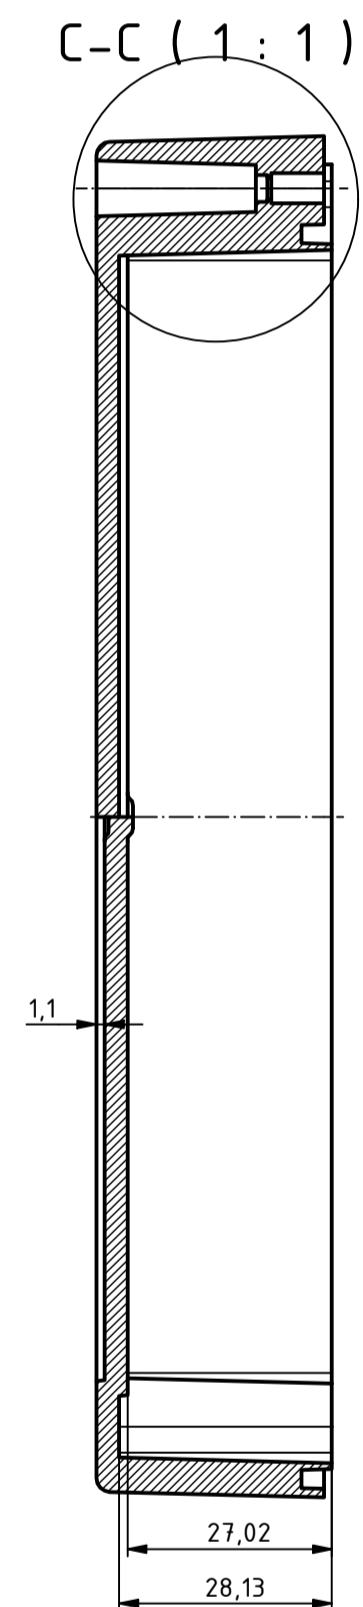

B-B ( 1 : 1 )

B →

X ( 2 : 1 )

Z ( 2 : 1 )

Y ( 2 : 1 )

For Version with enclosed gasket  
Protection class IP40. To achieve protection class IP65,  
the enclosed gasket must be mounted correctly. The gasket must  
not be stretched or compressed in the corners. Ends cut  
obliquely and glued, so that the cut ends are pressed together by  
the spring pressure.

SPECIFICATION	
RND NUMBER	RND 455-01405
Distrelec NUMBER	303-75-349
RND BAR CODE NUMBER	0653415230298
Product text English	Enclosure PC WL GREY. IP66.68
Outer Dimensions	180 x 120 x 60mm
Inner dimension length	151.5 x 112.5 x 53.1mm
Material	Polycarbonate
Colour	light grey, similar to RAL 7035
Lid	N/A
Wall brackets	Yes
Colour	light grey, similar to RAL 7035
Protection class	IP66 IP68 IK07