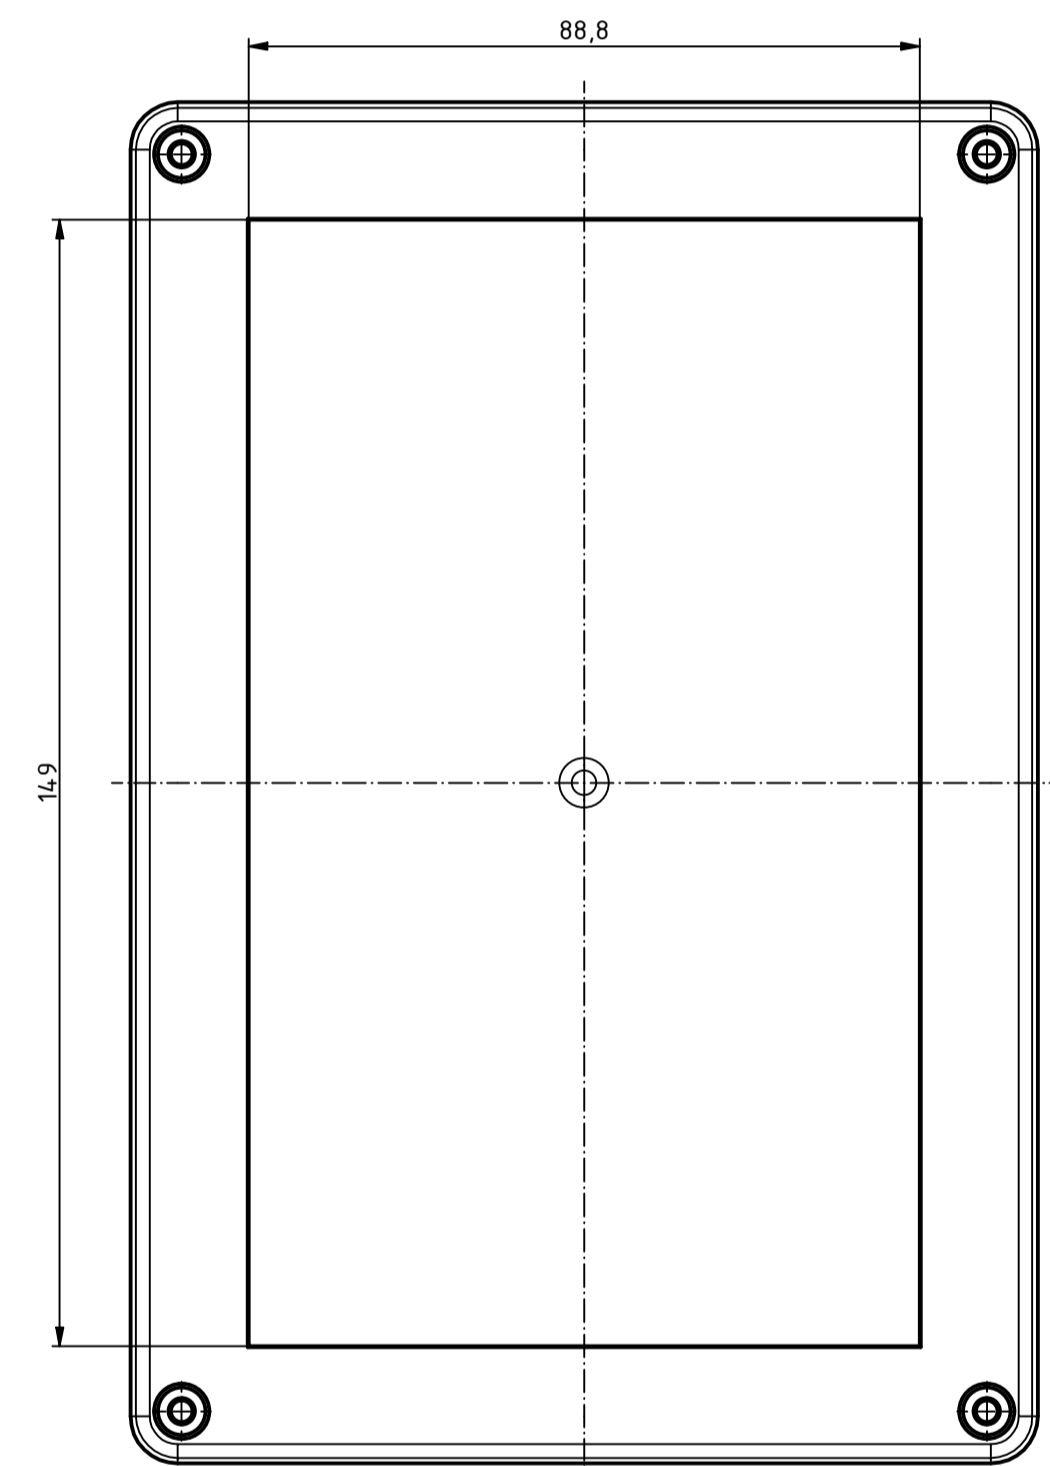

B-B ( 1 : 1 )

B →

X ( 2 : 1 )

Z ( 2 : 1 )

Y ( 2 : 1 )

For Version with enclosed gasket  
Protection class IP40. To achieve protection class IP65,  
the enclosed gasket must be mounted correctly. The gasket must  
not be stretched or compressed in the corners. Ends cut  
obliquely and glued, so that the cut ends are pressed together by  
the spring pressure.

SPECIFICATION	
RND NUMBER	RND 455-01405
Distrelec NUMBER	303-75-349
RND BAR CODE NUMBER	0653415230298
Product text English	Enclosure PC WL GREY. IP66.68
Outer Dimensions	180 x 120 x 60mm
Inner dimension length	151.5 x 112.5 x 53.1mm
Material	Polycarbonate
Colour	light grey, similar to RAL 7035
Lid	N/A
Wall brackets	Yes
Colour	light grey, similar to RAL 7035
Protection class	IP66 IP68 IK07