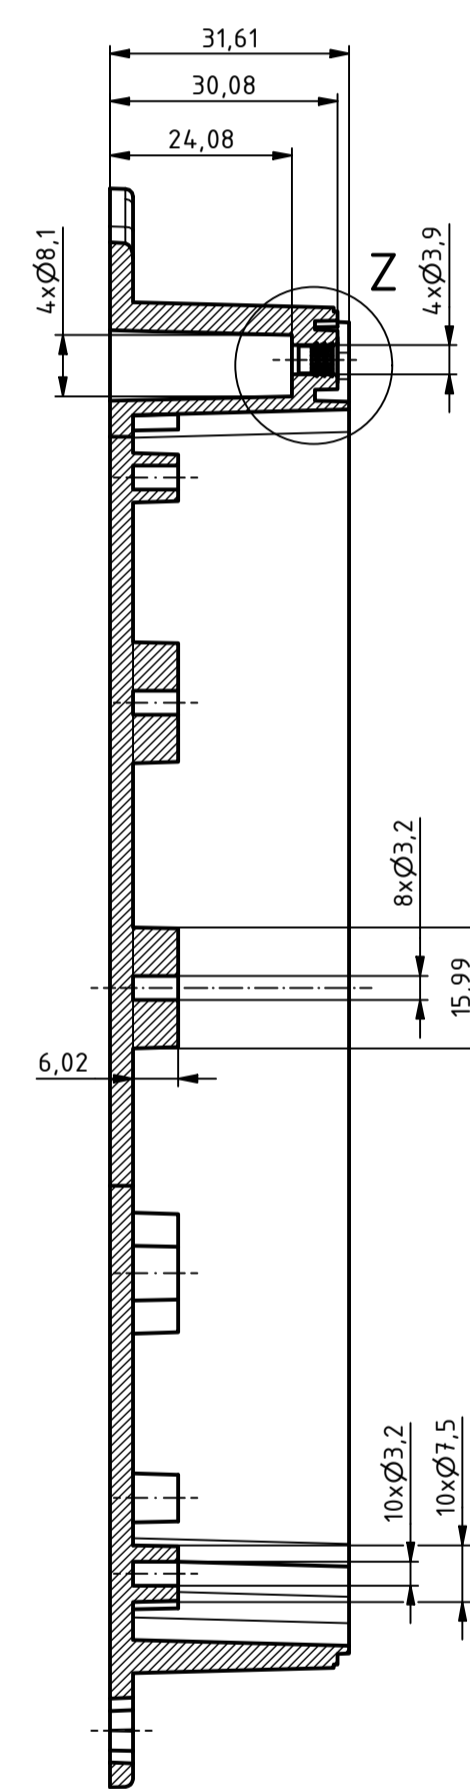

B-B ( 1 : 1 )

B →

X ( 2 : 1 )

Z ( 2 : 1 )

Y ( 2 : 1 )

For Version with enclosed gasket  
Protection class IP40. To achieve protection class IP65,  
the enclosed gasket must be mounted correctly. The gasket must  
not be stretched or compressed in the corners. Ends cut  
obliquely and glued, so that the cut ends are pressed together by  
the spring pressure.

SPECIFICATION	
RND NUMBER	RND 455-01405
Distrelec NUMBER	303-75-349
RND BAR CODE NUMBER	0653415230298
Product text English	Enclosure PC WL GREY. IP66.68
Outer Dimensions	180 x 120 x 60mm
Inner dimension length	151.5 x 112.5 x 53.1mm
Material	Polycarbonate
Colour	light grey, similar to RAL 7035
Lid	N/A
Wall brackets	Yes
Colour	light grey, similar to RAL 7035
Protection class	IP66 IP68 IK07