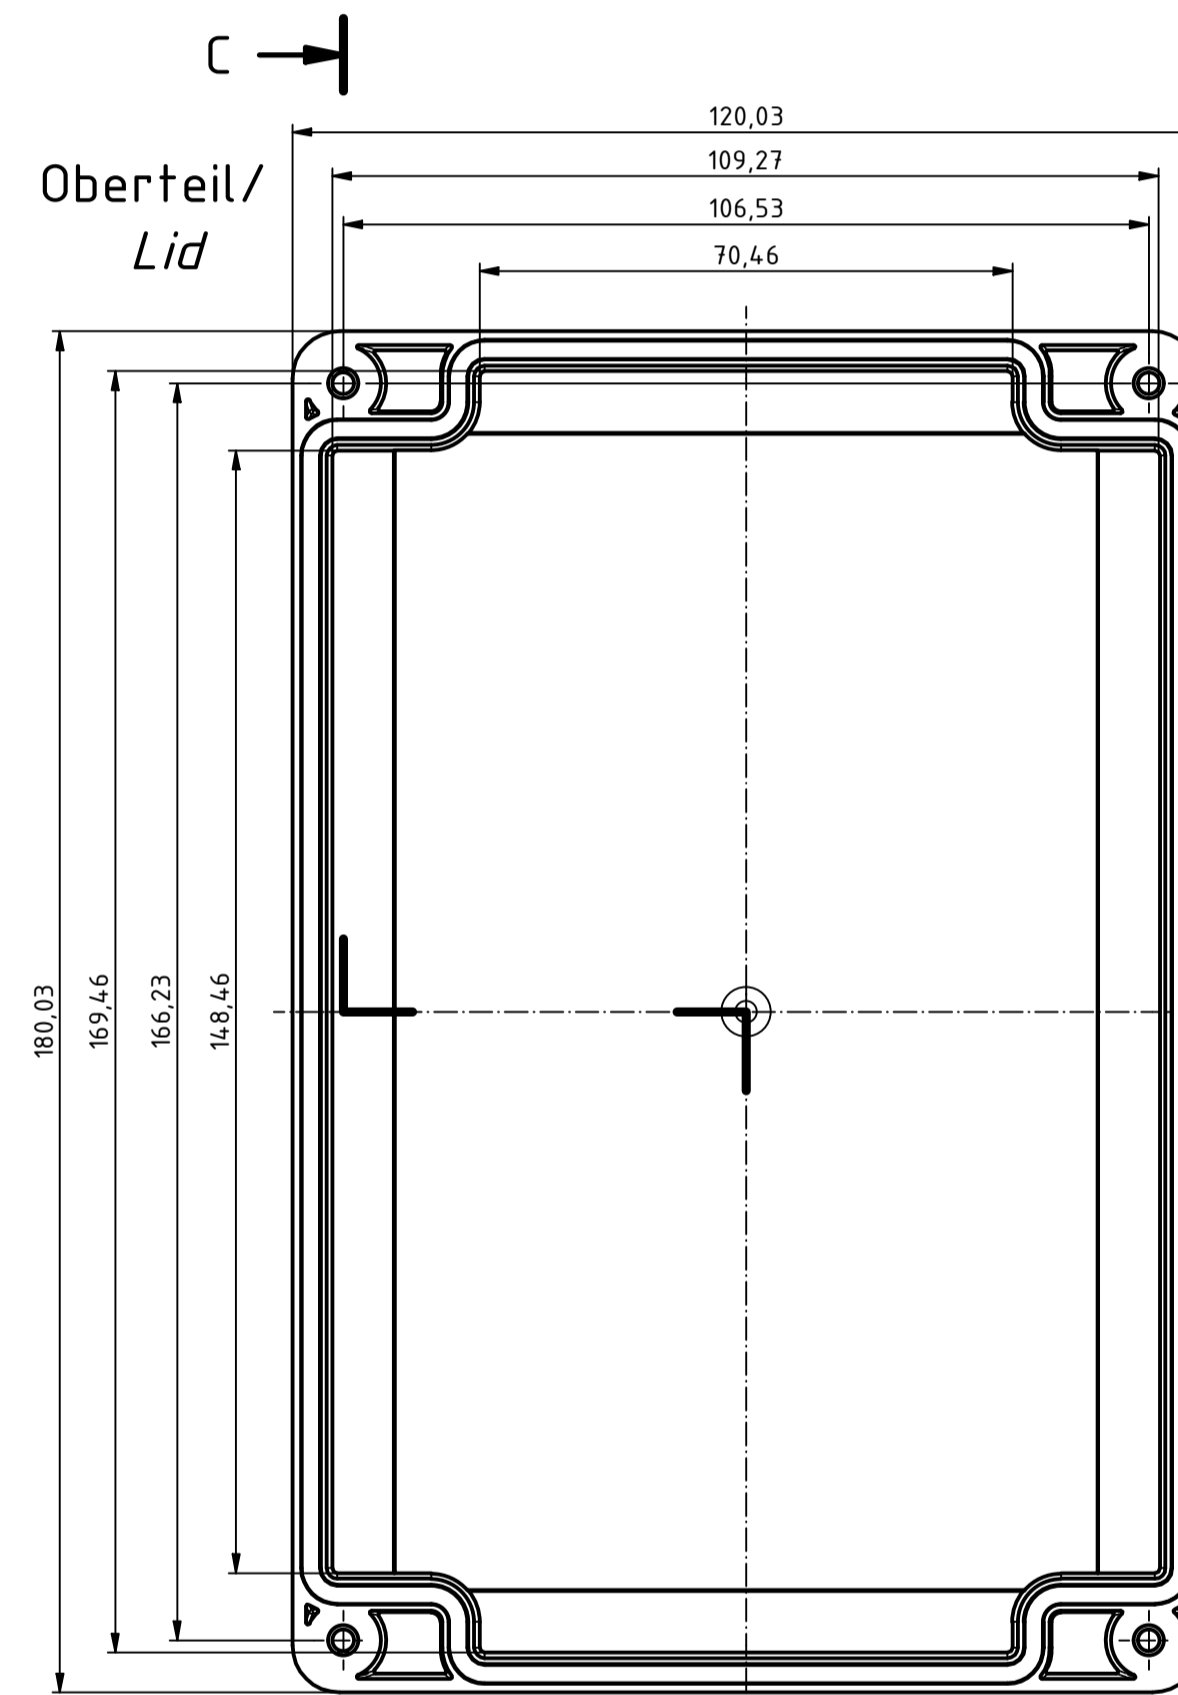

B-B ( 1 : 1 )

B →

X ( 2 : 1 )

Z ( 2 : 1 )

Y ( 2 : 1 )

For Version with enclosed gasket  
Protection class IP40. To achieve protection class IP65,  
the enclosed gasket must be mounted correctly. The gasket must  
not be stretched or compressed in the corners. Ends cut  
obliquely and glued, so that the cut ends are pressed together by  
the spring pressure.

SPECIFICATION	
RND NUMBER	RND 455-01405
Distrelec NUMBER	303-75-349
RND BAR CODE NUMBER	0653415230298
Product text English	Enclosure PC WL GREY. IP66.68
Outer Dimensions	180 x 120 x 60mm
Inner dimension length	151.5 x 112.5 x 53.1mm
Material	Polycarbonate
Colour	light grey, similar to RAL 7035
Lid	N/A
Wall brackets	Yes
Colour	light grey, similar to RAL 7035
Protection class	IP66 IP68 IK07