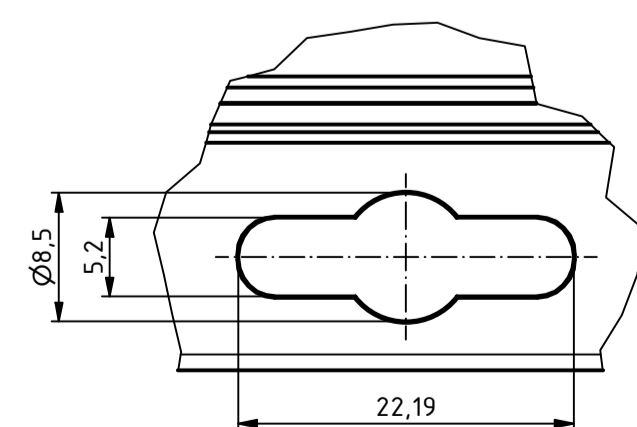

B-B ( 1 : 1 )

B →

X ( 2 : 1 )

Z ( 2 : 1 )

Y ( 2 : 1 )

For Version with enclosed gasket  
Protection class IP40. To achieve protection class IP65,  
the enclosed gasket must be mounted correctly. The gasket must  
not be stretched or compressed in the corners. Ends cut  
obliquely and glued, so that the cut ends are pressed together by  
the spring pressure.

SPECIFICATION	
RND NUMBER	RND 455-01405
Distrelec NUMBER	303-75-349
RND BAR CODE NUMBER	0653415230298
Product text English	Enclosure PC WL GREY. IP66.68
Outer Dimensions	180 x 120 x 60mm
Inner dimension length	151.5 x 112.5 x 53.1mm
Material	Polycarbonate
Colour	light grey, similar to RAL 7035
Lid	N/A
Wall brackets	Yes
Colour	light grey, similar to RAL 7035
Protection class	IP66 IP68 IK07