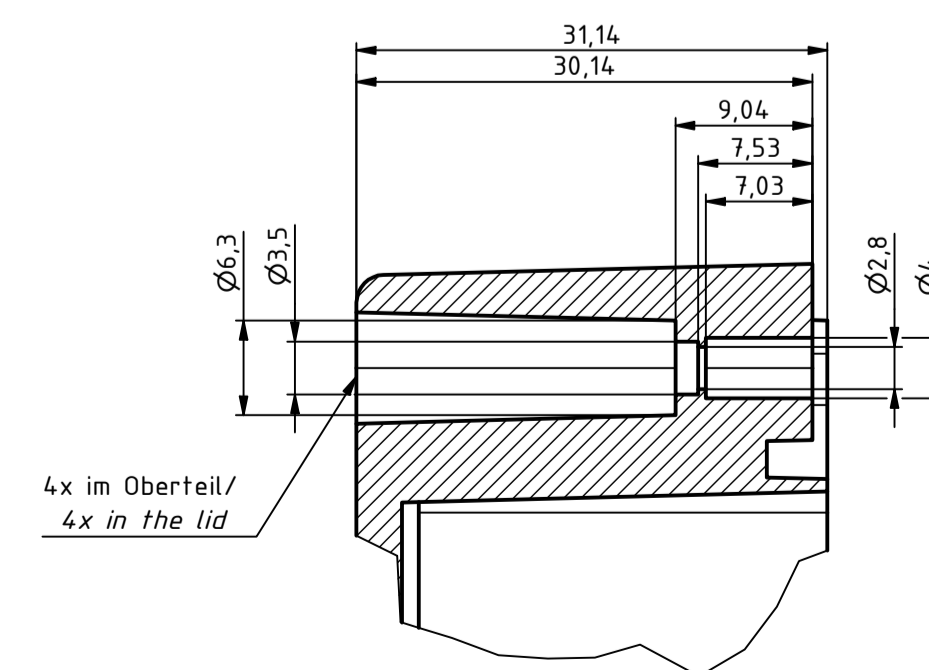

B-B ( 1 : 1 )

B →

X ( 2 : 1 )

Z ( 2 : 1 )

Y ( 2 : 1 )

For Version with enclosed gasket  
Protection class IP40. To achieve protection class IP65,  
the enclosed gasket must be mounted correctly. The gasket must  
not be stretched or compressed in the corners. Ends cut  
obliquely and glued, so that the cut ends are pressed together by  
the spring pressure.

SPECIFICATION	
RND NUMBER	RND 455-01405
Distrelec NUMBER	303-75-349
RND BAR CODE NUMBER	0653415230298
Product text English	Enclosure PC WL GREY. IP66.68
Outer Dimensions	180 x 120 x 60mm
Inner dimension length	151.5 x 112.5 x 53.1mm
Material	Polycarbonate
Colour	light grey, similar to RAL 7035
Lid	N/A
Wall brackets	Yes
Colour	light grey, similar to RAL 7035
Protection class	IP66 IP68 IK07