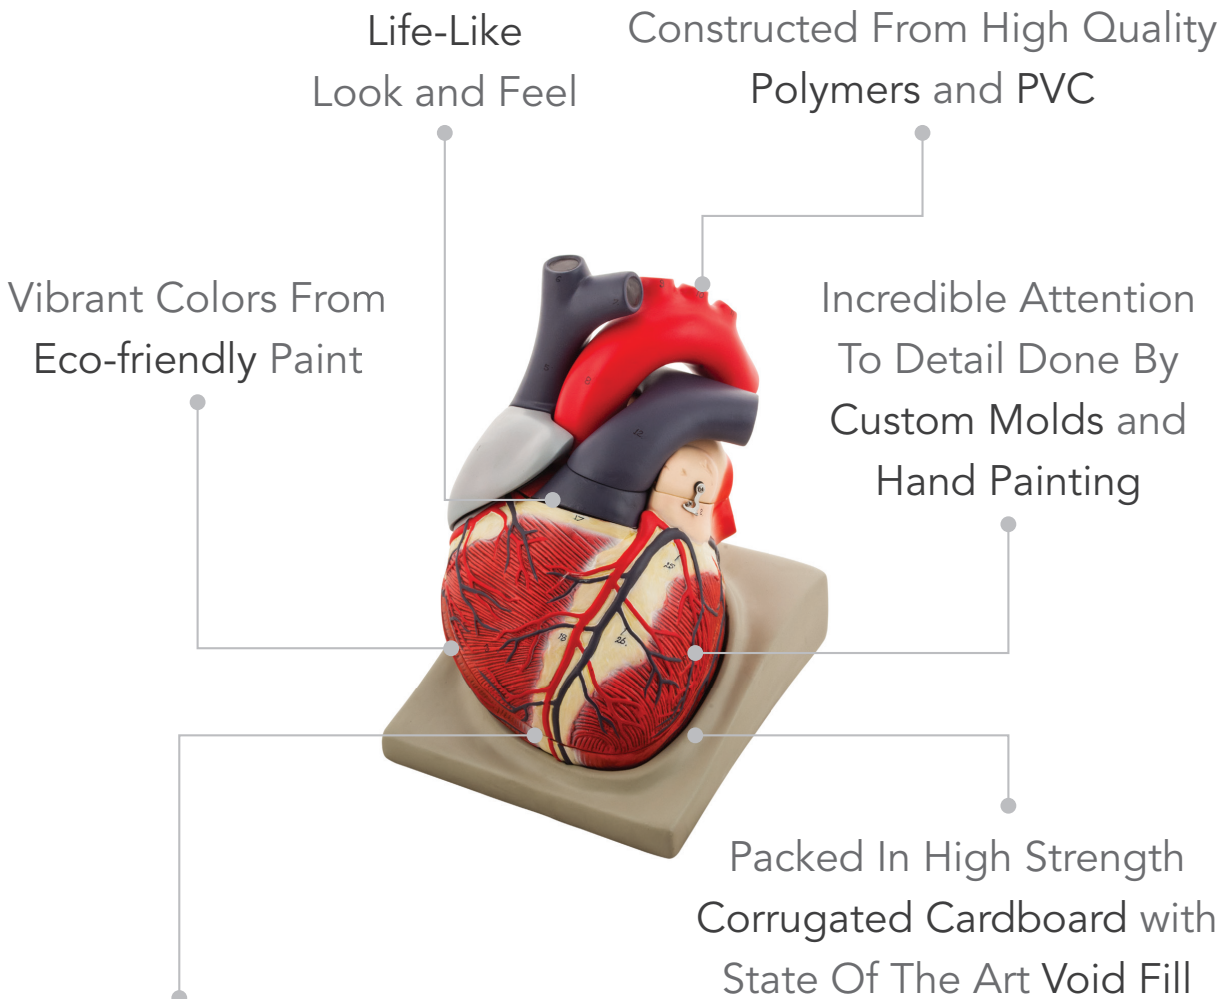

Eisco Biology Models offer an **enhanced learning experience** at an incredible **value**. The models have been designed by subject matter experts and are created from only the highest quality materials and paint with student safety in mind. Our models are vibrant with incredible attention to detail and each comes with a numbered key card to further assist the learning process.

Each Model Is Supplied with an English Key Card

eisco
Trust | Deliver | Learn

**HUMAN HEART
7 PARTS**

AM0075

1. Right atrium	14. Right pulmonary vein
2. Left atrium	15. Inferior Venacava
3. Right ventricle	16. Pericardium
4. Left ventricle	17. Auriculo ventricle septum
5. Superior venacava	18. Inter ventricular septum
6. Right pulmonary artery	19. Tricuspid valve
7. Left pulmonary artery	20. Bicuspid valve
8. Ascending Aorta	21. Chordeae tendineae
9. Brachiocephalic trunk	22. Trabeculae carneae
10. Carotid artery	23. Pulmonary valve
11. Subclavian artery	24. Aortic Valve
12. Pulmonary artery	25. Coronary artery
13. Left pulmonary vein	26. Cardiac artery