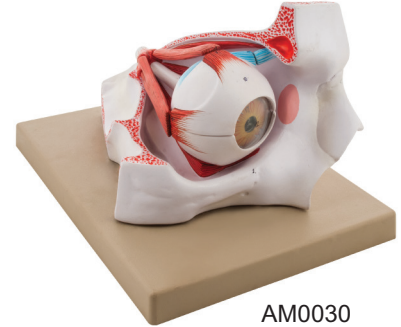

Please visit www.eicolabs.com/collections/human-anatomy-models-us for additional information and specifications on each model

Heart & Kidney Models

Product No.	Item Name
AM0073	Life-Size Human Heart Model - 7 Parts
AM0075	Life-Size Human Heart Model - 7 Parts
AM0078	Enlarged Human Heart Model - 2 Parts
AM0076	2x Life-Size Human Heart Model - 3 Parts
AM0068B	Life-Size Advanced Heart and Lung Model - 7 Parts
AM0106	3x Life-Size Human Kidney Section Model
AM0108	Life-Size Human Kidney - 3 Sections
AM0110	Life-Size Human Kidney with Adrenal Gland Model - 2 Parts

Please visit www.eicolabs.com/collections/human-anatomy-models-us for additional information and specifications on each model

Eye & Ear Models

AM0034

AM0026

AM0037

AM0030

AM0042

AM0040

AM0038

AM0220

Product No.	Item Name
AM0034	5x Life-Size Human Eye Model - 6 Parts
AM0026	3x Life-Size Human Eye Model - 7 Parts
AM0037	Double-sided 5x Life-Size Human Eye Model - 5 Sections
AM0030	Enlarged Human Eye in Bony Orbit Model - 9 Parts
AM0042	4x Life-Size Premium Human Ear Model - 5 Parts
AM0040	5x Life-Size Human Ear Model - 3 Parts
AM0038	2x Life-Size Human Ear Model - 3 Parts
AM0220	Enlarged Ear Labyrinth Model - 2 Parts