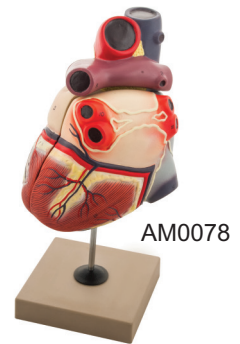

Please visit www.eicolabs.com/collections/human-anatomy-models-us for additional information and specifications on each model

Torso Models

AM0002AFU

AM0012AFH

AM0013

AM0012

AM0202

Product No.	Item Name
AM0002AFU	Life-Size African Unisex Human Torso - 13 Parts
AM0012AFH	Adult Half-Size African Human Torso with Head - 9 Parts
AM0013	Adult Half-Size Human Torso with Head - 16 Parts
AM0012	Adult Half-Size Human Torso - 7 Parts
AM0202	Half-Size Human Torso with Dissectable Head - 11 Parts

Please visit www.eiscolabs.com/collections/human-anatomy-models-us for additional information and specifications on each model

Head and Brain Models

AM0023B

AM0025AHM

AM0018

AM0020

AM0019

AM0208

AM0216

Product No.	Item Name
AM0023B	Life-Size Premium Human Head with Brain Model - 3 Parts
AM0025AHM	Life-Size Human Head Model, Median Section
AM0018	Life-Size Human Head Model, Half Median Section
AM0020	Life-Size Human Brain Model - 4 Parts
AM0019	Life-Size Human Brain Model with Arteries - 8 Parts
AM0208	Life-Size Human Brain Model - 2 Parts
AM0216	Half-Size Human Brain Model - 3 Parts

Please visit www.eicolabs.com/collections/human-anatomy-models-us for additional information and specifications on each model

Heart & Kidney Models

Product No.	Item Name
AM0073	Life-Size Human Heart Model - 7 Parts
AM0075	Life-Size Human Heart Model - 7 Parts
AM0078	Enlarged Human Heart Model - 2 Parts
AM0076	2x Life-Size Human Heart Model - 3 Parts
AM0068B	Life-Size Advanced Heart and Lung Model - 7 Parts
AM0106	3x Life-Size Human Kidney Section Model
AM0108	Life-Size Human Kidney - 3 Sections
AM0110	Life-Size Human Kidney with Adrenal Gland Model - 2 Parts