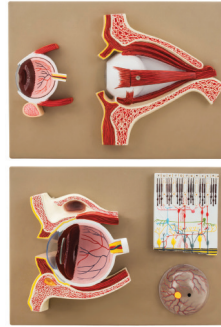

Please visit www.eicolabs.com/collections/human-anatomy-models-us for additional information and specifications on each model

Heart & Kidney Models

Product No.	Item Name
AM0073	Life-Size Human Heart Model - 7 Parts
AM0075	Life-Size Human Heart Model - 7 Parts
AM0078	Enlarged Human Heart Model - 2 Parts
AM0076	2x Life-Size Human Heart Model - 3 Parts
AM0068B	Life-Size Advanced Heart and Lung Model - 7 Parts
AM0106	3x Life-Size Human Kidney Section Model
AM0108	Life-Size Human Kidney - 3 Sections
AM0110	Life-Size Human Kidney with Adrenal Gland Model - 2 Parts

Please visit www.eicolabs.com/collections/human-anatomy-models-us for additional information and specifications on each model

Eye & Ear Models

AM0034

AM0026

AM0037

AM0030

AM0042

AM0040

AM0038

AM0220

Product No.	Item Name
AM0034	5x Life-Size Human Eye Model - 6 Parts
AM0026	3x Life-Size Human Eye Model - 7 Parts
AM0037	Double-sided 5x Life-Size Human Eye Model - 5 Sections
AM0030	Enlarged Human Eye in Bony Orbit Model - 9 Parts
AM0042	4x Life-Size Premium Human Ear Model - 5 Parts
AM0040	5x Life-Size Human Ear Model - 3 Parts
AM0038	2x Life-Size Human Ear Model - 3 Parts
AM0220	Enlarged Ear Labyrinth Model - 2 Parts

Please visit www.eicolabs.com/collections/human-anatomy-models-us for additional information and specifications on each model

Organ System Models

AM0094

AM0093

AM0112

AM0356

Product No.	Item Name
AM0094	Half Size Human Digestive System - 2 Parts
AM0093	Life Size Human Digestive System - 2 Parts
AM0112	Human Excretory System
AM0356	Life-Size Human Male Excretory System - 5 Parts