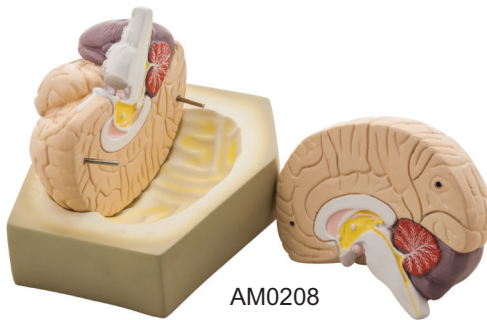

Please visit www.eicolabs.com/collections/human-anatomy-models-us for additional information and specifications on each model

Torso Models

AM0002AFU

AM0012AFH

AM0013

AM0012

AM0202

Product No.	Item Name
AM0002AFU	Life-Size African Unisex Human Torso - 13 Parts
AM0012AFH	Adult Half-Size African Human Torso with Head - 9 Parts
AM0013	Adult Half-Size Human Torso with Head - 16 Parts
AM0012	Adult Half-Size Human Torso - 7 Parts
AM0202	Half-Size Human Torso with Dissectable Head - 11 Parts

Please visit www.eiscolabs.com/collections/human-anatomy-models-us for additional information and specifications on each model

Head and Brain Models

AM0023B

AM0025AHM

AM0018

AM0020

AM0019

AM0208

AM0216

Product No.	Item Name
AM0023B	Life-Size Premium Human Head with Brain Model - 3 Parts
AM0025AHM	Life-Size Human Head Model, Median Section
AM0018	Life-Size Human Head Model, Half Median Section
AM0020	Life-Size Human Brain Model - 4 Parts
AM0019	Life-Size Human Brain Model with Arteries - 8 Parts
AM0208	Life-Size Human Brain Model - 2 Parts
AM0216	Half-Size Human Brain Model - 3 Parts

Please visit www.eicolabs.com/collections/human-anatomy-models-us for additional information and specifications on each model

Heart & Kidney Models

Product No.	Item Name
AM0073	Life-Size Human Heart Model - 7 Parts
AM0075	Life-Size Human Heart Model - 7 Parts
AM0078	Enlarged Human Heart Model - 2 Parts
AM0076	2x Life-Size Human Heart Model - 3 Parts
AM0068B	Life-Size Advanced Heart and Lung Model - 7 Parts
AM0106	3x Life-Size Human Kidney Section Model
AM0108	Life-Size Human Kidney - 3 Sections
AM0110	Life-Size Human Kidney with Adrenal Gland Model - 2 Parts