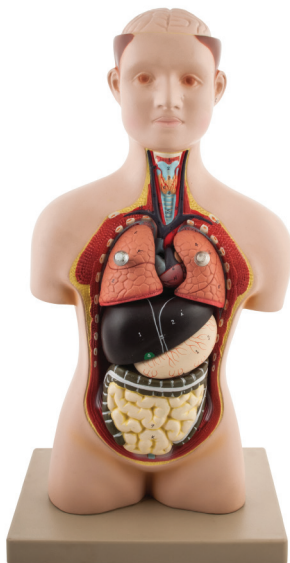

Each Model Is Supplied with an English Key Card

eisco
Trust | Deliver | Learn

**HUMAN HEART
7 PARTS**

AM0075

1. Right atrium	14. Right pulmonary vein
2. Left atrium	15. Inferior Venacava
3. Right ventricle	16. Pericardium
4. Left ventricle	17. Auriculo ventricle septum
5. Superior venacava	18. Inter ventricular septum
6. Right pulmonary artery	19. Tricuspid valve
7. Left pulmonary artery	20. Bicuspid valve
8. Ascending Aorta	21. Chordeae tendineae
9. Brachiocephalic trunk	22. Trabeculae carneae
10. Carotid artery	23. Pulmonary valve
11. Subclavian artery	24. Aortic Valve
12. Pulmonary artery	25. Coronary artery
13. Left pulmonary vein	26. Cardiac artery

Please visit www.eicolabs.com/collections/human-anatomy-models-us for additional information and specifications on each model

Torso Models

AM0002AFU

AM0012AFH

AM0013

AM0012

AM0202

Product No.	Item Name
AM0002AFU	Life-Size African Unisex Human Torso - 13 Parts
AM0012AFH	Adult Half-Size African Human Torso with Head - 9 Parts
AM0013	Adult Half-Size Human Torso with Head - 16 Parts
AM0012	Adult Half-Size Human Torso - 7 Parts
AM0202	Half-Size Human Torso with Dissectable Head - 11 Parts

Please visit www.eiscolabs.com/collections/human-anatomy-models-us for additional information and specifications on each model

Head and Brain Models

AM0023B

AM0025AHM

AM0018

AM0020

AM0019

AM0208

AM0216

Product No.	Item Name
AM0023B	Life-Size Premium Human Head with Brain Model - 3 Parts
AM0025AHM	Life-Size Human Head Model, Median Section
AM0018	Life-Size Human Head Model, Half Median Section
AM0020	Life-Size Human Brain Model - 4 Parts
AM0019	Life-Size Human Brain Model with Arteries - 8 Parts
AM0208	Life-Size Human Brain Model - 2 Parts
AM0216	Half-Size Human Brain Model - 3 Parts