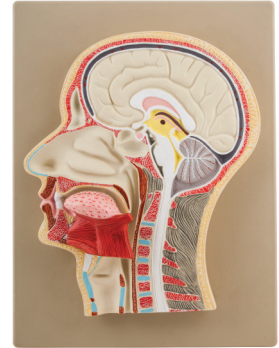

Please visit www.eicolabs.com/collections/human-anatomy-models-us for additional information and specifications on each model

Torso Models

AM0002AFU

AM0012AFH

AM0013

AM0012

AM0202

Product No.	Item Name
AM0002AFU	Life-Size African Unisex Human Torso - 13 Parts
AM0012AFH	Adult Half-Size African Human Torso with Head - 9 Parts
AM0013	Adult Half-Size Human Torso with Head - 16 Parts
AM0012	Adult Half-Size Human Torso - 7 Parts
AM0202	Half-Size Human Torso with Dissectable Head - 11 Parts

Please visit www.eiscolabs.com/collections/human-anatomy-models-us for additional information and specifications on each model

Head and Brain Models

AM0023B

AM0025AHM

AM0018

AM0020

AM0019

AM0208

AM0216

Product No.	Item Name
AM0023B	Life-Size Premium Human Head with Brain Model - 3 Parts
AM0025AHM	Life-Size Human Head Model, Median Section
AM0018	Life-Size Human Head Model, Half Median Section
AM0020	Life-Size Human Brain Model - 4 Parts
AM0019	Life-Size Human Brain Model with Arteries - 8 Parts
AM0208	Life-Size Human Brain Model - 2 Parts
AM0216	Half-Size Human Brain Model - 3 Parts

Please visit www.eicolabs.com/collections/human-anatomy-models-us for additional information and specifications on each model

Heart & Kidney Models

Product No.	Item Name
AM0073	Life-Size Human Heart Model - 7 Parts
AM0075	Life-Size Human Heart Model - 7 Parts
AM0078	Enlarged Human Heart Model - 2 Parts
AM0076	2x Life-Size Human Heart Model - 3 Parts
AM0068B	Life-Size Advanced Heart and Lung Model - 7 Parts
AM0106	3x Life-Size Human Kidney Section Model
AM0108	Life-Size Human Kidney - 3 Sections
AM0110	Life-Size Human Kidney with Adrenal Gland Model - 2 Parts