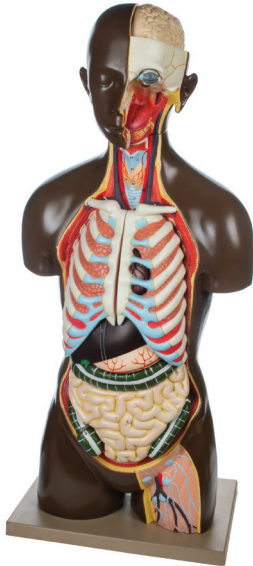

Each Model Is Supplied with an English Key Card

eisco
Trust | Deliver | Learn

**HUMAN HEART
7 PARTS**

AM0075

1. Right atrium	14. Right pulmonary vein
2. Left atrium	15. Inferior Venacava
3. Right ventricle	16. Pericardium
4. Left ventricle	17. Auriculo ventricle septum
5. Superior venacava	18. Inter ventricular septum
6. Right pulmonary artery	19. Tricuspid valve
7. Left pulmonary artery	20. Bicuspid valve
8. Ascending Aorta	21. Chordeae tendineae
9. Brachiocephalic trunk	22. Trabeculae carneae
10. Carotid artery	23. Pulmonary valve
11. Subclavian artery	24. Aortic Valve
12. Pulmonary artery	25. Coronary artery
13. Left pulmonary vein	26. Cardiac artery

V04192016.2 WWW.EISCOLABS.COM

Torso Models

AM0011A

AM0001

AM0007UNS

AM0002

AM0009

Product No.	Item Name
AM0011A	Life-Size Dual Sex Premium Human Torso with Open Front and Back Sections - 28 Parts
AM0001	Life-Size Dual Sex Premium Human Torso with Open Back - 24 Parts
AM0007UNS	Life-Size Sexless Premium Human Torso with Open Back - 15 Parts
AM0002	Life-Size Sexless Human Torso - 13 Parts
AM0009	Life-Size Female Premium Human Torso with Muscles and Open Back - 19 Parts

Please visit www.eicolabs.com/collections/human-anatomy-models-us for additional information and specifications on each model

Torso Models

AM0002AFU

AM0012AFH

AM0013

AM0012

AM0202

Product No.	Item Name
AM0002AFU	Life-Size African Unisex Human Torso - 13 Parts
AM0012AFH	Adult Half-Size African Human Torso with Head - 9 Parts
AM0013	Adult Half-Size Human Torso with Head - 16 Parts
AM0012	Adult Half-Size Human Torso - 7 Parts
AM0202	Half-Size Human Torso with Dissectable Head - 11 Parts