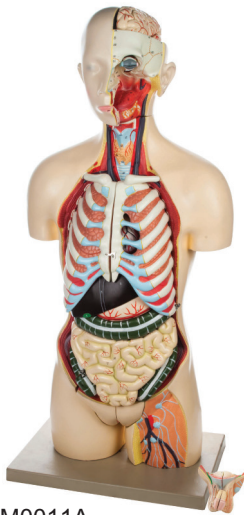

Each Model Is Supplied with an English Key Card

eisco
Trust | Deliver | Learn

**HUMAN HEART
7 PARTS**

AM0075

1. Right atrium	14. Right pulmonary vein
2. Left atrium	15. Inferior Venacava
3. Right ventricle	16. Pericardium
4. Left ventricle	17. Auriculo ventricle septum
5. Superior venacava	18. Inter ventricular septum
6. Right pulmonary artery	19. Tricuspid valve
7. Left pulmonary artery	20. Bicuspid valve
8. Ascending Aorta	21. Chordeae tendineae
9. Brachiocephalic trunk	22. Trabeculae carneae
10. Carotid artery	23. Pulmonary valve
11. Subclavian artery	24. Aortic Valve
12. Pulmonary artery	25. Coronary artery
13. Left pulmonary vein	26. Cardiac artery

V04192016.2 WWW.EISCOLABS.COM

Torso Models

AM0011A

AM0001

AM0007UNS

AM0002

AM0009

Product No.	Item Name
AM0011A	Life-Size Dual Sex Premium Human Torso with Open Front and Back Sections - 28 Parts
AM0001	Life-Size Dual Sex Premium Human Torso with Open Back - 24 Parts
AM0007UNS	Life-Size Sexless Premium Human Torso with Open Back - 15 Parts
AM0002	Life-Size Sexless Human Torso - 13 Parts
AM0009	Life-Size Female Premium Human Torso with Muscles and Open Back - 19 Parts

Please visit www.eicolabs.com/collections/human-anatomy-models-us for additional information and specifications on each model

Torso Models

AM0002AFU

AM0012AFH

AM0013

AM0012

AM0202

Product No.	Item Name
AM0002AFU	Life-Size African Unisex Human Torso - 13 Parts
AM0012AFH	Adult Half-Size African Human Torso with Head - 9 Parts
AM0013	Adult Half-Size Human Torso with Head - 16 Parts
AM0012	Adult Half-Size Human Torso - 7 Parts
AM0202	Half-Size Human Torso with Dissectable Head - 11 Parts