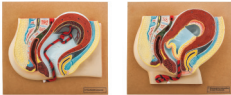

Reproduction Models

AM0368

Product No.	Item Name
AM0368	Human Baby Delivery Stages - Set of 7 Models
AM0122	Pregnancy Series, Embryonic & Fetal Development - Set of 9 Models
AM0360	3x Life-Size Female Reproductive System, Cross Section
AM0121A	Human Embryo Model
AM0120	Female Pelvis with Full Term Removable Fetus
AM0116B	Female Pelvis Model with Removable Bladder and Rectum
AM0116A	Female Pelvis Model
AM0118	Male Pelvis Model
AM0119B	Male Pelvis Model - 2 Parts

Please visit www.eicolabs.com/collections/human-anatomy-models-us for additional information and specifications on each model