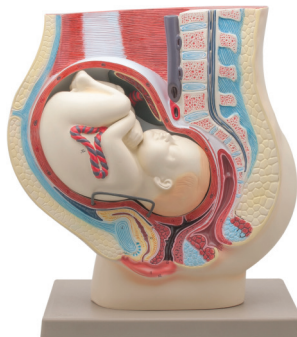

Please visit www.eiscolabs.com/collections/human-anatomy-models-us for additional information and specifications on each model

Reproduction Models

AM0368

AM0122

AM0360

AM0121A

AM0120

AM0116B

AM0116A

AM0118

AM0119B

Product No.	Item Name
AM0368	Human Baby Delivery Stages - Set of 7 Models
AM0122	Pregnancy Series, Embryonic & Fetal Development - Set of 9 Models
AM0360	3x Life-Size Female Reproductive System, Cross Section
AM0121A	Human Embryo Model
AM0120	Female Pelvis with Full Term Removable Fetus
AM0116B	Female Pelvis Model with Removable Bladder and Rectum
AM0116A	Female Pelvis Model
AM0118	Male Pelvis Model
AM0119B	Male Pelvis Model - 2 Parts