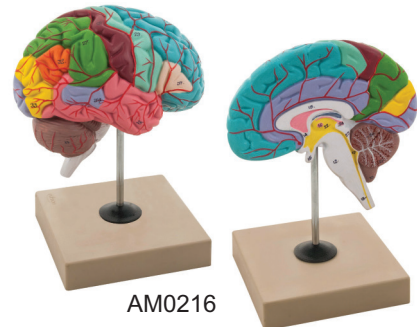

Please visit www.eicolabs.com/collections/human-anatomy-models-us for additional information and specifications on each model

Torso Models

AM0002AFU

AM0012AFH

AM0013

AM0012

AM0202

Product No.	Item Name
AM0002AFU	Life-Size African Unisex Human Torso - 13 Parts
AM0012AFH	Adult Half-Size African Human Torso with Head - 9 Parts
AM0013	Adult Half-Size Human Torso with Head - 16 Parts
AM0012	Adult Half-Size Human Torso - 7 Parts
AM0202	Half-Size Human Torso with Dissectable Head - 11 Parts

Please visit www.eiscolabs.com/collections/human-anatomy-models-us for additional information and specifications on each model

Head and Brain Models

AM0023B

AM0025AHM

AM0018

AM0020

AM0019

AM0208

AM0216

Product No.	Item Name
AM0023B	Life-Size Premium Human Head with Brain Model - 3 Parts
AM0025AHM	Life-Size Human Head Model, Median Section
AM0018	Life-Size Human Head Model, Half Median Section
AM0020	Life-Size Human Brain Model - 4 Parts
AM0019	Life-Size Human Brain Model with Arteries - 8 Parts
AM0208	Life-Size Human Brain Model - 2 Parts
AM0216	Half-Size Human Brain Model - 3 Parts