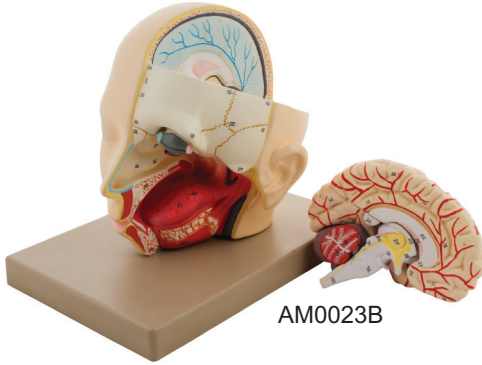

V04192016.2 WWW.EISCOLABS.COM

Torso Models

AM0011A

AM0001

AM0007UNS

AM0002

AM0009

Product No.	Item Name
AM0011A	Life-Size Dual Sex Premium Human Torso with Open Front and Back Sections - 28 Parts
AM0001	Life-Size Dual Sex Premium Human Torso with Open Back - 24 Parts
AM0007UNS	Life-Size Sexless Premium Human Torso with Open Back - 15 Parts
AM0002	Life-Size Sexless Human Torso - 13 Parts
AM0009	Life-Size Female Premium Human Torso with Muscles and Open Back - 19 Parts

Please visit www.eicolabs.com/collections/human-anatomy-models-us for additional information and specifications on each model

Torso Models

AM0002AFU

AM0012AFH

AM0013

AM0012

AM0202

Product No.	Item Name
AM0002AFU	Life-Size African Unisex Human Torso - 13 Parts
AM0012AFH	Adult Half-Size African Human Torso with Head - 9 Parts
AM0013	Adult Half-Size Human Torso with Head - 16 Parts
AM0012	Adult Half-Size Human Torso - 7 Parts
AM0202	Half-Size Human Torso with Dissectable Head - 11 Parts

Please visit www.eiscolabs.com/collections/human-anatomy-models-us for additional information and specifications on each model

Head and Brain Models

AM0023B

AM0025AHM

AM0018

AM0020

AM0019

AM0208

AM0216

Product No.	Item Name
AM0023B	Life-Size Premium Human Head with Brain Model - 3 Parts
AM0025AHM	Life-Size Human Head Model, Median Section
AM0018	Life-Size Human Head Model, Half Median Section
AM0020	Life-Size Human Brain Model - 4 Parts
AM0019	Life-Size Human Brain Model with Arteries - 8 Parts
AM0208	Life-Size Human Brain Model - 2 Parts
AM0216	Half-Size Human Brain Model - 3 Parts