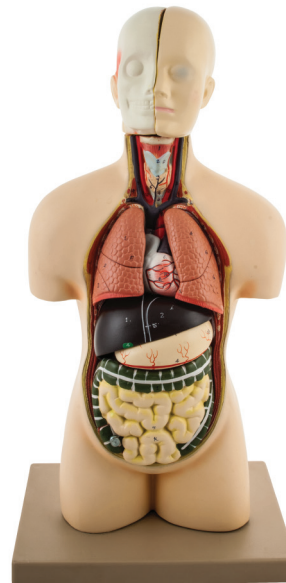

Each Model Is Supplied with an English Key Card

eisco
Trust | Deliver | Learn

**HUMAN HEART
7 PARTS**

AM0075

1. Right atrium	14. Right pulmonary vein
2. Left atrium	15. Inferior Venacava
3. Right ventricle	16. Pericardium
4. Left ventricle	17. Auriculo ventricle septum
5. Superior venacava	18. Inter ventricular septum
6. Right pulmonary artery	19. Tricuspid valve
7. Left pulmonary artery	20. Bicuspid valve
8. Ascending Aorta	21. Chordeae tendineae
9. Brachiocephalic trunk	22. Trabeculae carneae
10. Carotid artery	23. Pulmonary valve
11. Subclavian artery	24. Aortic Valve
12. Pulmonary artery	25. Coronary artery
13. Left pulmonary vein	26. Cardiac artery

Please visit www.eicolabs.com/collections/human-anatomy-models-us for additional information and specifications on each model

Torso Models

AM0002AFU

AM0012AFH

AM0013

AM0012

AM0202

Product No.	Item Name
AM0002AFU	Life-Size African Unisex Human Torso - 13 Parts
AM0012AFH	Adult Half-Size African Human Torso with Head - 9 Parts
AM0013	Adult Half-Size Human Torso with Head - 16 Parts
AM0012	Adult Half-Size Human Torso - 7 Parts
AM0202	Half-Size Human Torso with Dissectable Head - 11 Parts

Please visit www.eiscolabs.com/collections/human-anatomy-models-us for additional information and specifications on each model

Head and Brain Models

AM0023B

AM0025AHM

AM0018

AM0020

AM0019

AM0208

AM0216

Product No.	Item Name
AM0023B	Life-Size Premium Human Head with Brain Model - 3 Parts
AM0025AHM	Life-Size Human Head Model, Median Section
AM0018	Life-Size Human Head Model, Half Median Section
AM0020	Life-Size Human Brain Model - 4 Parts
AM0019	Life-Size Human Brain Model with Arteries - 8 Parts
AM0208	Life-Size Human Brain Model - 2 Parts
AM0216	Half-Size Human Brain Model - 3 Parts