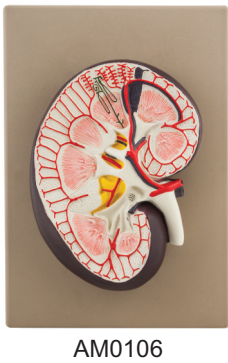

Please visit www.eicolabs.com/collections/human-anatomy-models-us for additional information and specifications on each model

Torso Models

AM0002AFU

AM0012AFH

AM0013

AM0012

AM0202

Product No.	Item Name
AM0002AFU	Life-Size African Unisex Human Torso - 13 Parts
AM0012AFH	Adult Half-Size African Human Torso with Head - 9 Parts
AM0013	Adult Half-Size Human Torso with Head - 16 Parts
AM0012	Adult Half-Size Human Torso - 7 Parts
AM0202	Half-Size Human Torso with Dissectable Head - 11 Parts

Please visit www.eiscolabs.com/collections/human-anatomy-models-us for additional information and specifications on each model

Head and Brain Models

AM0023B

AM0025AHM

AM0018

AM0020

AM0019

AM0208

AM0216

Product No.	Item Name
AM0023B	Life-Size Premium Human Head with Brain Model - 3 Parts
AM0025AHM	Life-Size Human Head Model, Median Section
AM0018	Life-Size Human Head Model, Half Median Section
AM0020	Life-Size Human Brain Model - 4 Parts
AM0019	Life-Size Human Brain Model with Arteries - 8 Parts
AM0208	Life-Size Human Brain Model - 2 Parts
AM0216	Half-Size Human Brain Model - 3 Parts

Please visit www.eicolabs.com/collections/human-anatomy-models-us for additional information and specifications on each model

Heart & Kidney Models

Product No.	Item Name
AM0073	Life-Size Human Heart Model - 7 Parts
AM0075	Life-Size Human Heart Model - 7 Parts
AM0078	Enlarged Human Heart Model - 2 Parts
AM0076	2x Life-Size Human Heart Model - 3 Parts
AM0068B	Life-Size Advanced Heart and Lung Model - 7 Parts
AM0106	3x Life-Size Human Kidney Section Model
AM0108	Life-Size Human Kidney - 3 Sections
AM0110	Life-Size Human Kidney with Adrenal Gland Model - 2 Parts