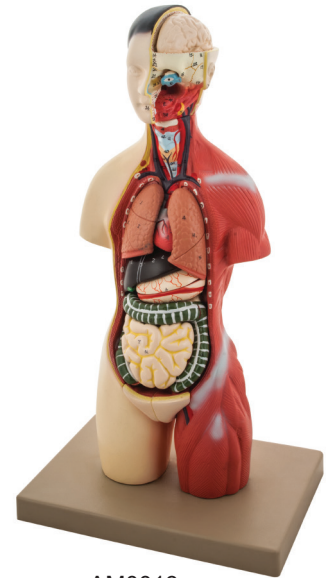

Each Model Is Supplied with an English Key Card

eisco
Trust | Deliver | Learn

**HUMAN HEART
7 PARTS**

AM0075

1. Right atrium	14. Right pulmonary vein
2. Left atrium	15. Inferior Venacava
3. Right ventricle	16. Pericardium
4. Left ventricle	17. Auriculo ventricle septum
5. Superior venacava	18. Inter ventricular septum
6. Right pulmonary artery	19. Tricuspid valve
7. Left pulmonary artery	20. Bicuspid valve
8. Ascending Aorta	21. Chordeae tendineae
9. Brachiocephalic trunk	22. Trabeculae carneae
10. Carotid artery	23. Pulmonary valve
11. Subclavian artery	24. Aortic Valve
12. Pulmonary artery	25. Coronary artery
13. Left pulmonary vein	26. Cardiac artery

Please visit www.eicolabs.com/collections/human-anatomy-models-us for additional information and specifications on each model

Torso Models

AM0002AFU

AM0012AFH

AM0013

AM0012

AM0202

Product No.	Item Name
AM0002AFU	Life-Size African Unisex Human Torso - 13 Parts
AM0012AFH	Adult Half-Size African Human Torso with Head - 9 Parts
AM0013	Adult Half-Size Human Torso with Head - 16 Parts
AM0012	Adult Half-Size Human Torso - 7 Parts
AM0202	Half-Size Human Torso with Dissectable Head - 11 Parts

Please visit www.eiscolabs.com/collections/human-anatomy-models-us for additional information and specifications on each model

Head and Brain Models

AM0023B

AM0025AHM

AM0018

AM0020

AM0019

AM0208

AM0216

Product No.	Item Name
AM0023B	Life-Size Premium Human Head with Brain Model - 3 Parts
AM0025AHM	Life-Size Human Head Model, Median Section
AM0018	Life-Size Human Head Model, Half Median Section
AM0020	Life-Size Human Brain Model - 4 Parts
AM0019	Life-Size Human Brain Model with Arteries - 8 Parts
AM0208	Life-Size Human Brain Model - 2 Parts
AM0216	Half-Size Human Brain Model - 3 Parts