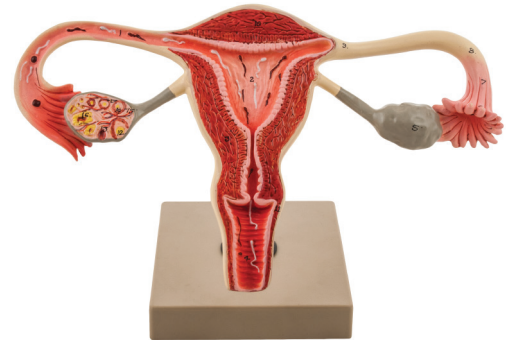

Please visit www.eiscolabs.com/collections/human-anatomy-models-us for additional information and specifications on each model

Reproduction Models

AM0368

AM0122

AM0360

AM0121A

AM0120

AM0116B

AM0116A

AM0118

AM0119B

Product No.	Item Name
AM0368	Human Baby Delivery Stages - Set of 7 Models
AM0122	Pregnancy Series, Embryonic & Fetal Development - Set of 9 Models
AM0360	3x Life-Size Female Reproductive System, Cross Section
AM0121A	Human Embryo Model
AM0120	Female Pelvis with Full Term Removable Fetus
AM0116B	Female Pelvis Model with Removable Bladder and Rectum
AM0116A	Female Pelvis Model
AM0118	Male Pelvis Model
AM0119B	Male Pelvis Model - 2 Parts