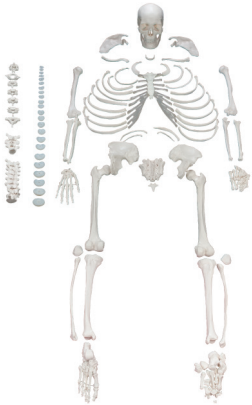

Please visit www.eiscolabs.com/collections/human-anatomy-models-us for additional information and specifications on each model

Reproduction Models

AM0368

AM0122

AM0360

AM0121A

AM0120

AM0116B

AM0116A

AM0118

AM0119B

Product No.	Item Name
AM0368	Human Baby Delivery Stages - Set of 7 Models
AM0122	Pregnancy Series, Embryonic & Fetal Development - Set of 9 Models
AM0360	3x Life-Size Female Reproductive System, Cross Section
AM0121A	Human Embryo Model
AM0120	Female Pelvis with Full Term Removable Fetus
AM0116B	Female Pelvis Model with Removable Bladder and Rectum
AM0116A	Female Pelvis Model
AM0118	Male Pelvis Model
AM0119B	Male Pelvis Model - 2 Parts

Please visit www.eicolabs.com/collections/human-anatomy-models-us for additional information and specifications on each model

AMCHA100AS

AM0124AS

AM0127

AMCH1003AS

AM0127PMS

SKELSTD14

AM0091