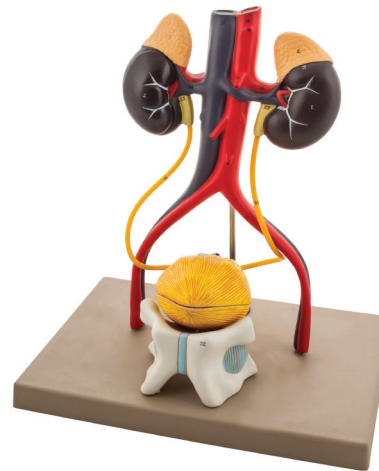

AM0038

AM0220

Product No.	Item Name
AM0034	5x Life-Size Human Eye Model - 6 Parts
AM0026	3x Life-Size Human Eye Model - 7 Parts
AM0037	Double-sided 5x Life-Size Human Eye Model - 5 Sections
AM0030	Enlarged Human Eye in Bony Orbit Model - 9 Parts
AM0042	4x Life-Size Premium Human Ear Model - 5 Parts
AM0040	5x Life-Size Human Ear Model - 3 Parts
AM0038	2x Life-Size Human Ear Model - 3 Parts
AM0220	Enlarged Ear Labyrinth Model - 2 Parts

Please visit www.eicolabs.com/collections/human-anatomy-models-us for additional information and specifications on each model

Organ System Models

AM0094

AM0093

AM0112

AM0356

Product No.	Item Name
AM0094	Half Size Human Digestive System - 2 Parts
AM0093	Life Size Human Digestive System - 2 Parts
AM0112	Human Excretory System
AM0356	Life-Size Human Male Excretory System - 5 Parts

Please visit www.eiscolabs.com/collections/human-anatomy-models-us for additional information and specifications on each model

Reproduction Models

AM0368

AM0122

AM0360

AM0121A

AM0120

AM0116B

AM0116A

AM0118

AM0119B

Product No.	Item Name
AM0368	Human Baby Delivery Stages - Set of 7 Models
AM0122	Pregnancy Series, Embryonic & Fetal Development - Set of 9 Models
AM0360	3x Life-Size Female Reproductive System, Cross Section
AM0121A	Human Embryo Model
AM0120	Female Pelvis with Full Term Removable Fetus
AM0116B	Female Pelvis Model with Removable Bladder and Rectum
AM0116A	Female Pelvis Model
AM0118	Male Pelvis Model
AM0119B	Male Pelvis Model - 2 Parts