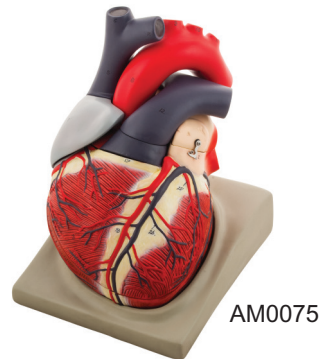

Please visit www.eicolabs.com/collections/human-anatomy-models-us for additional information and specifications on each model

Torso Models

AM0002AFU

AM0012AFH

AM0013

AM0012

AM0202

Product No.	Item Name
AM0002AFU	Life-Size African Unisex Human Torso - 13 Parts
AM0012AFH	Adult Half-Size African Human Torso with Head - 9 Parts
AM0013	Adult Half-Size Human Torso with Head - 16 Parts
AM0012	Adult Half-Size Human Torso - 7 Parts
AM0202	Half-Size Human Torso with Dissectable Head - 11 Parts

Please visit www.eiscolabs.com/collections/human-anatomy-models-us for additional information and specifications on each model

Head and Brain Models

AM0023B

AM0025AHM

AM0018

AM0020

AM0019

AM0208

AM0216

Product No.	Item Name
AM0023B	Life-Size Premium Human Head with Brain Model - 3 Parts
AM0025AHM	Life-Size Human Head Model, Median Section
AM0018	Life-Size Human Head Model, Half Median Section
AM0020	Life-Size Human Brain Model - 4 Parts
AM0019	Life-Size Human Brain Model with Arteries - 8 Parts
AM0208	Life-Size Human Brain Model - 2 Parts
AM0216	Half-Size Human Brain Model - 3 Parts

Please visit www.eicolabs.com/collections/human-anatomy-models-us for additional information and specifications on each model

Heart & Kidney Models

Product No.	Item Name
AM0073	Life-Size Human Heart Model - 7 Parts
AM0075	Life-Size Human Heart Model - 7 Parts
AM0078	Enlarged Human Heart Model - 2 Parts
AM0076	2x Life-Size Human Heart Model - 3 Parts
AM0068B	Life-Size Advanced Heart and Lung Model - 7 Parts
AM0106	3x Life-Size Human Kidney Section Model
AM0108	Life-Size Human Kidney - 3 Sections
AM0110	Life-Size Human Kidney with Adrenal Gland Model - 2 Parts