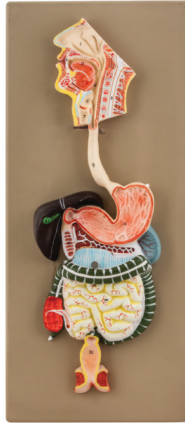

Please visit www.eicolabs.com/collections/human-anatomy-models-us for additional information and specifications on each model

Eye & Ear Models

AM0034

AM0026

AM0037

AM0030

AM0042

AM0040

AM0038

AM0220

Product No.	Item Name
AM0034	5x Life-Size Human Eye Model - 6 Parts
AM0026	3x Life-Size Human Eye Model - 7 Parts
AM0037	Double-sided 5x Life-Size Human Eye Model - 5 Sections
AM0030	Enlarged Human Eye in Bony Orbit Model - 9 Parts
AM0042	4x Life-Size Premium Human Ear Model - 5 Parts
AM0040	5x Life-Size Human Ear Model - 3 Parts
AM0038	2x Life-Size Human Ear Model - 3 Parts
AM0220	Enlarged Ear Labyrinth Model - 2 Parts

Please visit www.eicolabs.com/collections/human-anatomy-models-us for additional information and specifications on each model

Organ System Models

AM0094

AM0093

AM0112

AM0356

Product No.	Item Name
AM0094	Half Size Human Digestive System - 2 Parts
AM0093	Life Size Human Digestive System - 2 Parts
AM0112	Human Excretory System
AM0356	Life-Size Human Male Excretory System - 5 Parts