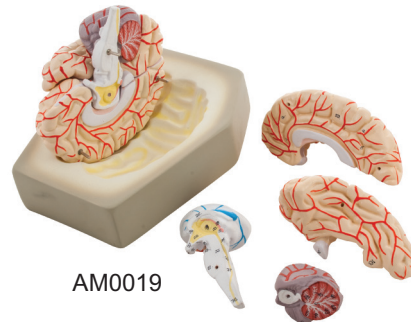

Please visit www.eicolabs.com/collections/human-anatomy-models-us for additional information and specifications on each model

Torso Models

AM0002AFU

AM0012AFH

AM0013

AM0012

AM0202

Product No.	Item Name
AM0002AFU	Life-Size African Unisex Human Torso - 13 Parts
AM0012AFH	Adult Half-Size African Human Torso with Head - 9 Parts
AM0013	Adult Half-Size Human Torso with Head - 16 Parts
AM0012	Adult Half-Size Human Torso - 7 Parts
AM0202	Half-Size Human Torso with Dissectable Head - 11 Parts

Please visit www.eiscolabs.com/collections/human-anatomy-models-us for additional information and specifications on each model

Head and Brain Models

AM0023B

AM0025AHM

AM0018

AM0020

AM0019

AM0208

AM0216

Product No.	Item Name
AM0023B	Life-Size Premium Human Head with Brain Model - 3 Parts
AM0025AHM	Life-Size Human Head Model, Median Section
AM0018	Life-Size Human Head Model, Half Median Section
AM0020	Life-Size Human Brain Model - 4 Parts
AM0019	Life-Size Human Brain Model with Arteries - 8 Parts
AM0208	Life-Size Human Brain Model - 2 Parts
AM0216	Half-Size Human Brain Model - 3 Parts

Please visit www.eicolabs.com/collections/human-anatomy-models-us for additional information and specifications on each model

Heart & Kidney Models

Product No.	Item Name
AM0073	Life-Size Human Heart Model - 7 Parts
AM0075	Life-Size Human Heart Model - 7 Parts
AM0078	Enlarged Human Heart Model - 2 Parts
AM0076	2x Life-Size Human Heart Model - 3 Parts
AM0068B	Life-Size Advanced Heart and Lung Model - 7 Parts
AM0106	3x Life-Size Human Kidney Section Model
AM0108	Life-Size Human Kidney - 3 Sections
AM0110	Life-Size Human Kidney with Adrenal Gland Model - 2 Parts