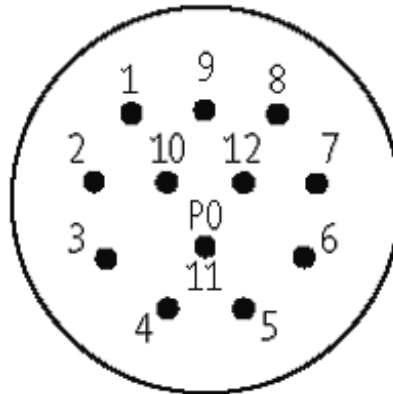

M23 female 0° with cable

PUR 4x0.34+3x0.75 gy drag chain 15m

M23

Female straight

12-pole

7-pole used

for 4-way distribution box, 4-pole

Further cable lengths on request. Plastic housings with good resistance against chemicals and oils. The resistance to aggressive media should be individually tested for your application. Further details on request.

[Link to Product](#)

Illustration

1	white
2	green
3	yellow
4	gray
11	brown 0.75 mm ²
9	blue 0.75 mm ²
12	green/yellow 0.75 mm ²

Female

Product may differ from Image

Form

23011

Technical Data

Operating voltage	125 V AC/DC
Operating current per contact	max. 7.5 A
Protection	IP65 and IP67 when plugged and screwed down (EN 60529)
Locking of ports	Screw thread M23 × 1 mm

Cables

Cable number	333
No./diameter of wires	4×0.34 + 3×0.75 mm ²
Wire isolation	PVC
C-track properties	2 Mio.
Jacket Color	gray
Shore hardness outer jacket	85 ± 5A
Material (jacket)	PUR/PVC
Outer diameter	approx. 8.5 mm
Bend radius (fixed)	10 × outer Ø
Bend radius (moving)	12 × outer Ø
Temperature range (fixed)	-30...+80 °C
Temperature range (mobile)	-5...+80 °C

General data

Temperature range	-25...+85 °C, depending on cable quality
-------------------	--

Commercial data

country of origin	DE
customs tariff number	85444290
minimum order quantity	1