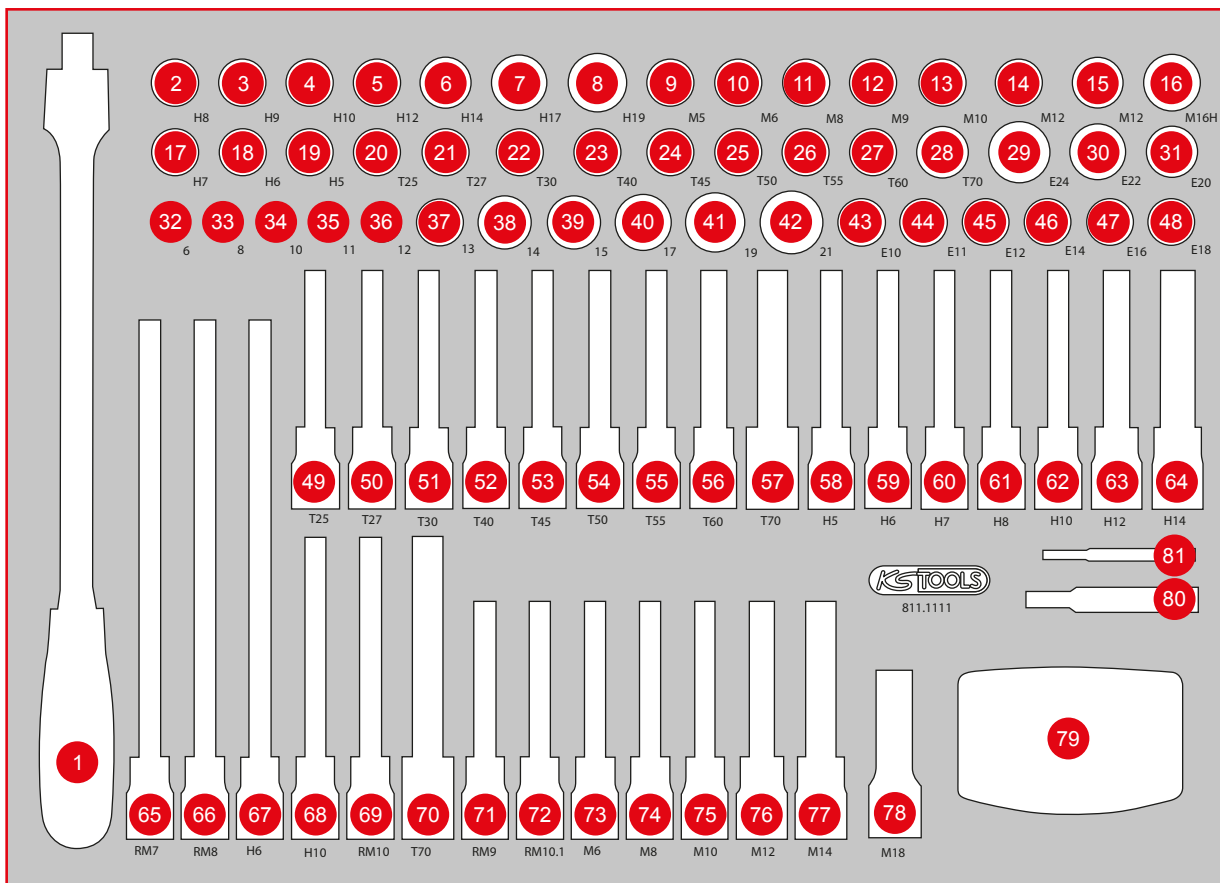

Pos.	Code	Description	pcs	Pos.	Code	Description	pcs	Pos.	Code	Description	pcs
42	913.1463	1/2" Spiral profile impact socket, 21 mm	1	56	911.1529	1/2" Bit socket Torx, long, T60	1	70	911.1942	1/2" Bit socket Torx, T70, 140 mm	1
43	911.4333	1/2" Torx E Socket, E10	1	57	911.1517	1/2" Bit socket Torx, long, T70	1	71	911.1925	1/2" Bit socket RIBE, M9, 110 mm	1
44	911.4334	1/2" Torx E Socket, E11	1	58	911.1325	1/2" Bit socket hexagon, long, 5 mm	1	72	911.4554	1/2" Bit socket RIBE, M10.1, 110 mm	1
45	911.4335	1/2" Torx E Socket, E12	1	59	911.1326	1/2" Bit socket hexagon, long, 6 mm	1	73	911.1351	1/2" Bit socket spline (XZN), M6, 110 mm	1
46	911.4336	1/2" Torx E Socket, E14	1	60	911.1327	1/2" Bit socket hexagon, long, 7 mm	1	74	911.1352	1/2" Bit socket spline (XZN), M8, 110 mm	1
47	911.4322	1/2" Torx E Socket, E16	1	61	911.1328	1/2" Bit socket hexagon, long, 8 mm	1	75	911.1353	1/2" Bit socket spline (XZN), M10, 110 mm	1
48	911.4323	1/2" Torx E Socket, E18	1	62	911.1330	1/2" Bit socket hexagon, long, 10 mm	1	76	911.1354	1/2" Bit socket spline (XZN), M12, 110 mm	1
49	911.1522	1/2" Bit socket Torx, long, T25	1	63	911.1332	1/2" Bit socket hexagon, long, 12 mm	1	77	911.1355	1/2" Bit socket spline (XZN), M14, 110 mm	1
50	911.1523	1/2" Bit socket Torx, long, T27	1	64	917.1332	1/2" Bit socket hexagon, long, 14 mm	1	78	515.1176	1/2" impact socket, XZN, M18 long	1
51	911.1524	1/2" Bit socket Torx, long, T30	1	65	911.1993	1/2" Bit socket RIBE, M7, 240 mm	1	79	911.2055	1/4" Bit set, 31 pcs	1
52	911.1525	1/2" Bit socket Torx, long, T40	1	66	911.1994	1/2" Bit socket RIBE, M8, 240 mm	1	80	913.1475	Extension drive, large	1
53	911.1526	1/2" Bit socket Torx, long, T45	1	67	911.5313	Hex bit socket, ball ended, long, 1/2", 6 mm	1	81	913.1474	Extension drive, small	1
54	911.1527	1/2" Bit socket Torx, long, T50	1	68	911.1960	1/2" Bit socket hexagon, 10 mm, 140 mm	1				
55	911.1528	1/2" Bit socket Torx, long, T55	31	69	911.1980	1/2" Bit socket RIBE, M10, 140 mm	1				

P 10
P 15
P 20
P 25
P 30
P 35
P 40
P 45
S XL L M
Individual parts
Accessories