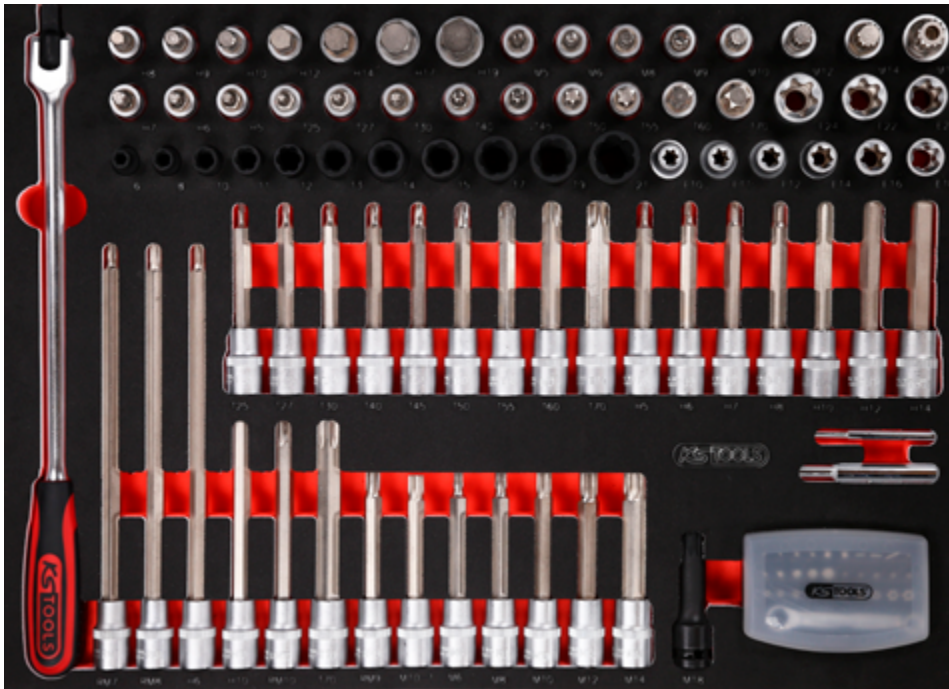

811.1111

M 1/2" Screwdriver bit set

568 x 398

P10

P10TC

P15

P20

P30

P35

P45

Pos.	Code	Description	pcs
1	917.1455	1/2" Flexi head drive handle	1
2	911.1308	1/2" Bit socket hexagon, short, 8 mm	1
3	911.1309	1/2" Bit socket hexagon, short, 9 mm	1
4	911.1310	1/2" Bit socket hexagon, short, 10 mm	1
5	911.1312	1/2" Bit socket hexagon, short, 12 mm	1
6	911.1314	1/2" Bit socket hexagon, short, 14 mm	1
7	911.1317	1/2" Bit socket hexagon, short, 17 mm	1
8	911.1319	1/2" Bit socket hexagon, short, 19 mm	1
9	911.1340	1/2" Bit socket spline (XZN), M5, 55 mm	1
10	911.1341	1/2" Bit socket spline (XZN), M6, 55 mm	1
11	911.1342	1/2" Bit socket spline (XZN), M8, 55 mm	1
12	911.1313	1/2" Bit socket spline (XZN), M9, 55 mm	1
13	911.1343	1/2" Bit socket spline (XZN), M10, 55 mm	1
14	911.1344	1/2" Bit socket spline (XZN), M12, 55 mm	1

Pos.	Code	Description	pcs
15	911.1345	1/2" Bit socket spline (XZN), M14, 55 mm	1
16	911.1348	1/2" Bit socket spline (XZN) tamperproof, M16, 55 mm	1
17	911.1307	1/2" Bit socket hexagon, short, 7 mm	1
18	911.1306	1/2" Bit socket hexagon, short, 6 mm	1
19	911.1305	1/2" Bit socket hexagon, short, 5 mm	1
20	911.1362	1/2" Bit socket Torx, T25	1
21	911.1363	1/2" Bit socket Torx, T27	1
22	911.1364	1/2" Bit socket Torx, T30	1
23	911.1365	1/2" Bit socket Torx, T40	1
24	911.1366	1/2" Bit socket Torx, T45	1
25	911.1367	1/2" Bit socket Torx, T50	1
26	911.1368	1/2" Bit socket Torx, T55	1
27	911.1369	1/2" Bit socket Torx, T60	1