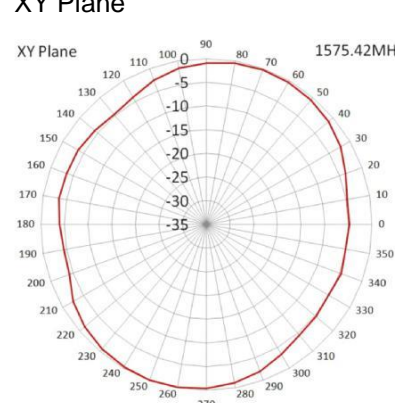

## Key Specifications - Mechanical

Dimensions:	20 x 20 x 4mm
Cable:	RG174
Connector:	SMA/MCX/FAKRA or others
Material:	ABS
Ingress protection:	IP67 rated
Mounting method:	Magnetic/adhesive

## Radiation Pattern

XZ Plane

YZ Plane

XY Plane

## Ordering Details

Part number	Description
ALPHA4A/1M/SMAM/S/S/26	Adhesive Mount IP67 Rated GPS Antenna, 1m Cable, SMA Male Connector
ALPHA4A/3M/SMAM/S/S/26	Adhesive Mount IP67 Rated GPS Antenna, 3m Cable, SMA Male Connector
ALPHA4A/5M/SMAM/S/S/26	Adhesive Mount IP67 Rated GPS Antenna, 5m Cable, SMA Male Connector