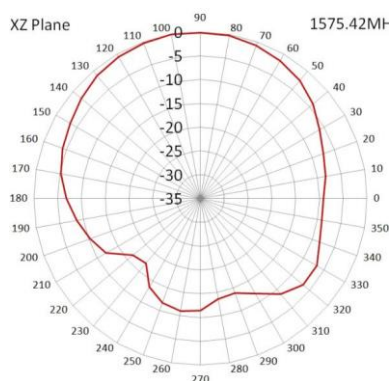

Measuring at 37.6 x 33.8 x 13mm (LxWxH), the Alpha 4A packs in a high spec for such a small and compact antenna. It can be mounted covertly due to its discrete size and shape. This means the Alpha 4A fulfils a user's requirements if they need a solution that achieves great performance without being too obvious to an unwanted observer.

## Key Specifications - Electrical

Operating temperature:	-40 to +85°C
Relative humidity:	Up to 95%
Impedance:	50 ohm
Gain:	26 ± 2dB
V.S.W.R:	<2.0
Supply voltage:	2.2 to 5V DC
Current consumption:	10 to 26mA
Polarization:	RHCP
Noise figure:	<1.3
Filter insertion loss:	<3dB
Ex-band attenuation:	12dB@CF+50MHz/ 12dB@CF-50MHz

## Key Specifications - Mechanical

Dimensions:	20 x 20 x 4mm
Cable:	RG174
Connector:	SMA/MCX/FAKRA or others
Material:	ABS
Ingress protection:	IP67 rated
Mounting method:	Magnetic/adhesive

## Radiation Pattern

XZ Plane

YZ Plane

XY Plane