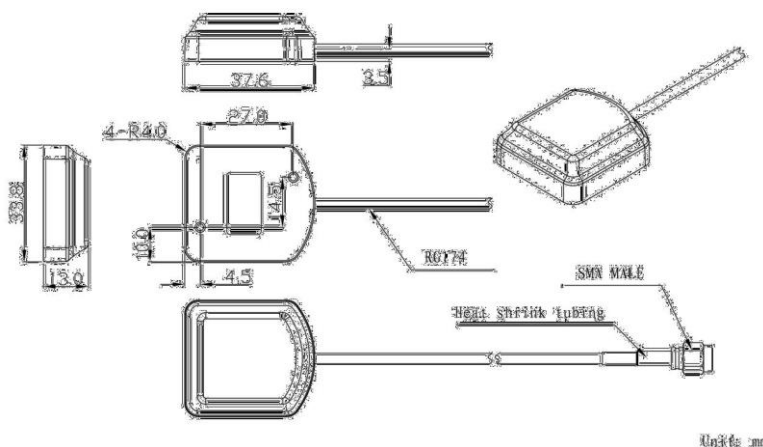

Additional Considerations

- Waterproof design which makes it ideal for mounting outdoors
- Operates with GPS receivers with built in LNA circuit on board
- RoHS compliant