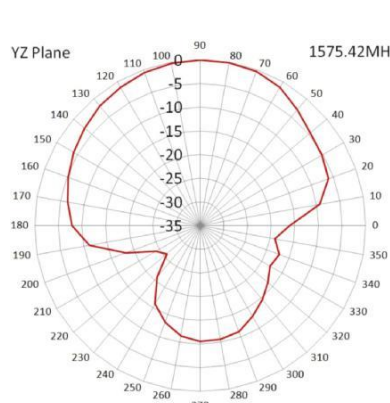

Measuring at 37.6 x 33.8 x 13mm (LxWxH), the Alpha 4A packs in a high spec for such a small and compact antenna. It can be mounted covertly due to its discrete size and shape. This means the Alpha 4A fulfils a user's requirements if they need a solution that achieves great performance without being too obvious to an unwanted observer.

## Key Specifications - Mechanical

Dimensions:	20 x 20 x 4mm
Cable:	RG174
Connector:	SMA/MCX/FAKRA or others
Material:	ABS
Ingress protection:	IP67 rated
Mounting method:	Magnetic/adhesive

## Radiation Pattern

XZ Plane

YZ Plane

XY Plane