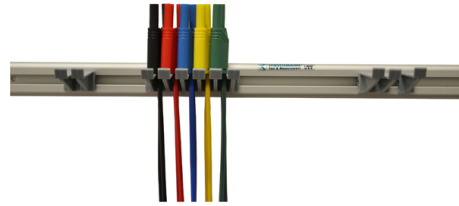

Set

PMS 4 S LMLH

Product	PMS 4 S LMLH
description	Laboratory test lead holder with 10 measuring leads from 4 mm safety system. LMLH 50 Laboratory test lead holder with 30 plastic brackets and fastening kit for up to 100 measuring leads. MLS WS 100 / 1 Safety test lead with 4 mm safety plugs on both sides with onward connection capability. (length: 100 cm).
Articlenummer	972605001
technical data	
scope of delivery	<ul style="list-style-type: none"> - 1x laboratory test lead holder LMLH (973 919-001) - 2x test leads MLS WS 100 / 1 black (934 095-100) - 2x test leads MLS WS 100 / 1 red (934 095-101) - 2x test leads MLS WS 100 / 1 blue (934 095-102) - 2x test leads MLS WS 100 / 1 yellow (934 095-103) - 2x test leads MLS WS 100 / 1 green (934 095-104)

stand: 04.07.2018

4 mm safety system