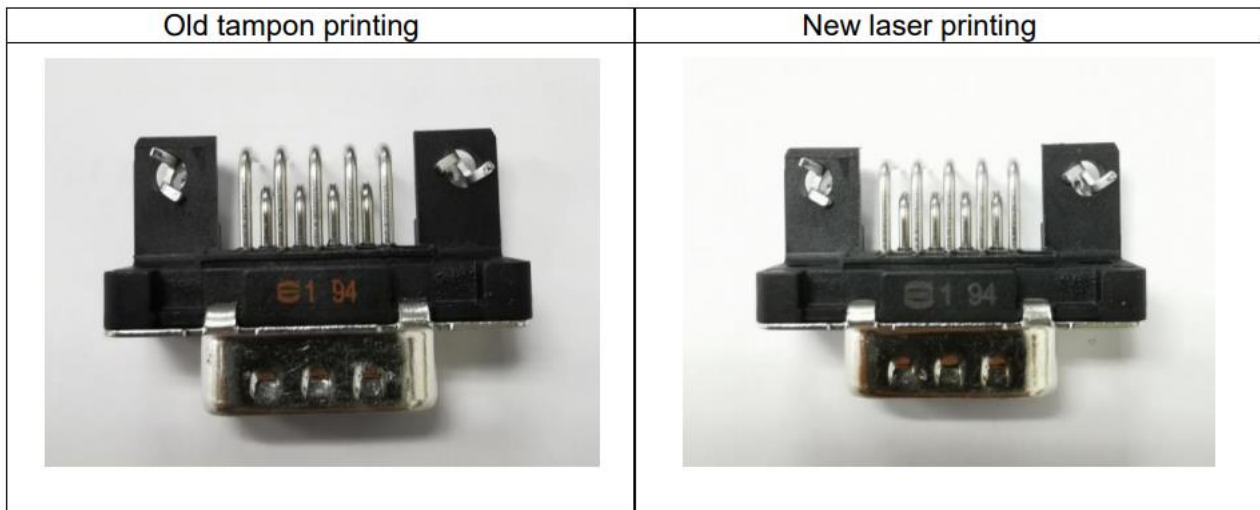

Dear Customer,

We have changed the printing process form some of the D-Sub product family

1. Concerned Part Numbers:

See page 3

2. Description of change:

Printing on the connectors will be changed from tampon to laser printing. Please find below pictures of the old and new printing (example 9 pin version).