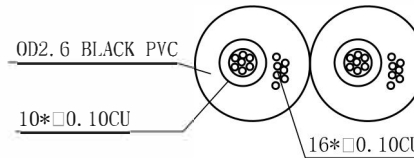

Model	L(mm)
AV29867	1000±50
AV29868	1200±50
AV29869	2000±100
AV29870	3000±100
AV29871	5000±200
AV29872	7000±200
AV29873	10000±200
AV29874	15000±300
AV29875	20000±300
AV29876	25000±300

NOTE:

- 1.CABLE:(0.10CU*10+0.10CU*16)OD2.6mm*2,BLACK COLOR ,PVC JACKET.
- 2.CONNECTORS:φ3.5mm STEREO PLUG*1PCS,RCA PLUG *2PCS
- 3.MOLD ASSEMBLY,BLACK COLOR(3.5mm),RED/WHITE COLOR(RCA PLUG)
- 4.OPEN/SHORT TEST:100% TEST. INSULATION:5MΩ
- 5.ROHS COMPLIANT
- 6.CONTACTS:

Customer				Product name	3.5 stereo male to 2RCA male (Ni)	Material	Colour	Unit	View
Design		Technology		Model	29867-29876			mm	
Check		Standard		Drawing No					
Approve		Date	2022.03.05						