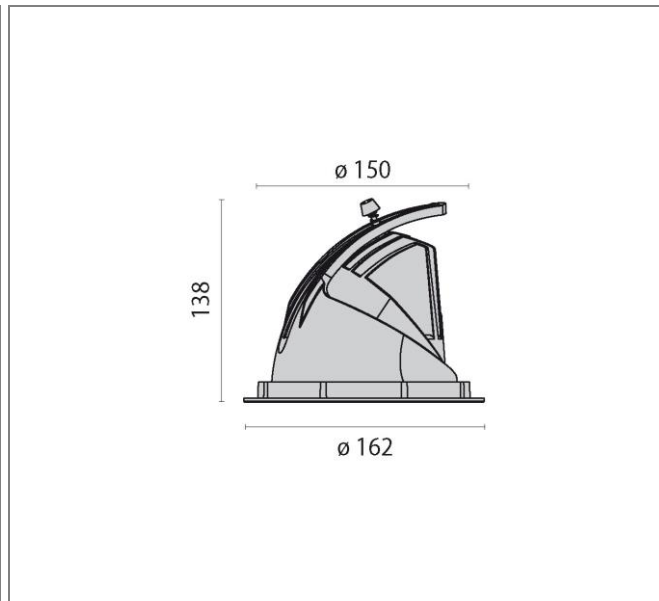

ART.: 8434154253310

EB434 LED SPOT REFLECTOR

Art.: 8434154253310, EB434 LED, 27W, 3000K, Driver static, Direct / spot (2 x 0°-10°), White, Recessed LED luminaire for indoors, consisting of: Die-cast aluminum spotlight body and ring, powder-coated, Reflector can be swivelled horizontally inwards and outwards thanks to the unique swivel mechanism, Adjustable about 60° (from -15° up to 45°, rotatable about 355°, High-brilliance spherical faceted reflector for maximum lamp performance and neutral colour rendering, Reflector in Spot design, Colour rendering index Ra > 90, Colour tolerance according to MacAdam ≤ 3 SDCM Toolless mounting, Complete with electric converter, Anchor springs, Complete with clear safety glass pane

Connected load	27 W
Luminous flux	2610 lm
Efficiency	97 lm/W
Colour temperature	3000K
Colour rendering (CRI)	80
IP class	20
Nominal voltage	220 – 240 V
Colour	RAL 9010