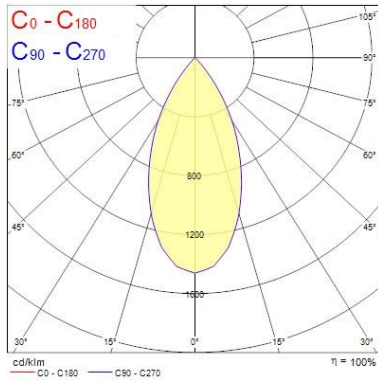

Myriad Square IP65 White Reflector - White Bezel

MYRIAD SQUARE IP65 FLOOD 4K DALI WHTREF WBEZ
2056402

Packaging single length / height (cm)	17.5
Packaging single width (cm)	15.0
Packaging single depth (cm)	17.5
DUN14 (outer)	05025768564026
Units per outer package	1
Packaging outer length / height (cm)	17.5
Packaging outer width (cm)	15.0
Packaging outer depth (cm)	17.5

PHOTOMETRY

TECHNICAL DRAWINGS