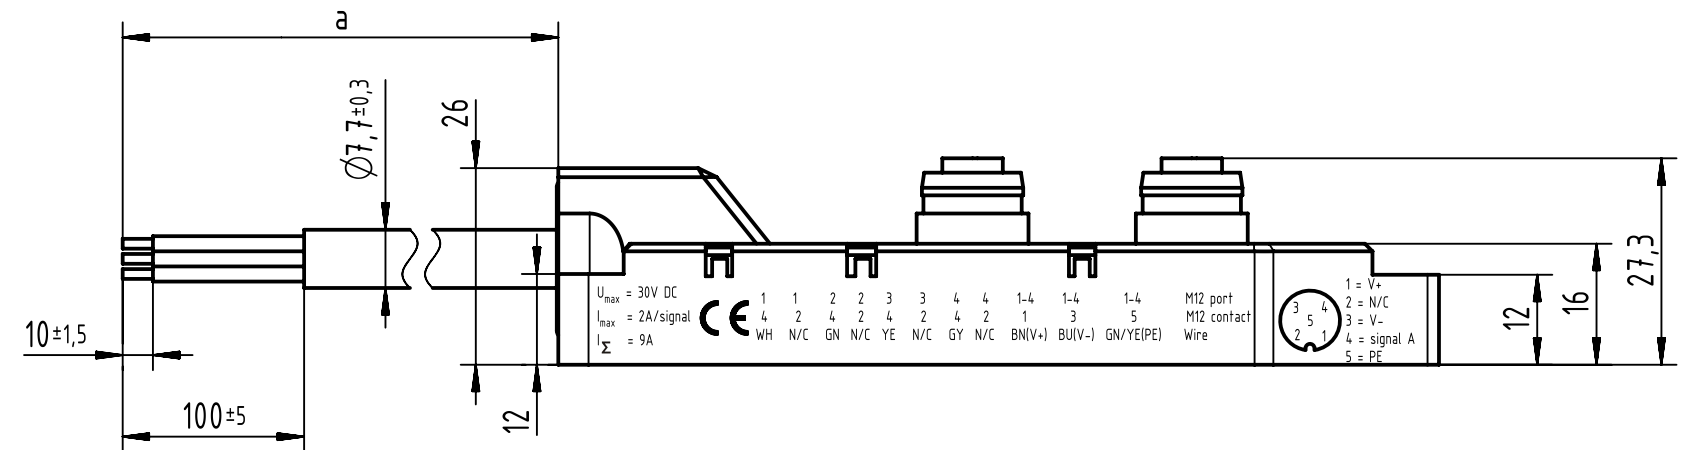

Loading plan

- Protection level: IP67
 - Temperature range: -10°C ... +70°C

6	090700101250	PVC, 3x0.75mm ² + 4x0.34mm ² , black	10
5	090700101251		5
4	090700101253		2
3	090700101200	PUR, 3x0.75mm ² + 4x0.34mm ² , black	10
2	090700101201		5
1	090700101203		2
Cont. no	HARTING part no.	Type of cable	Dim. a[m]

	All rights reserved	Created by COSTEA Costea	Inspected by 402676 Gross	Standardisation MUNTEANV Muntean	Date 2020-04-14	State Final Release
	Department HCS - RO	Title har-SAB M12/4/4p		Doc-Key / ECM-Nr. 100831534/UGD/000/C 500000171204		
HARTING Customised Solutions D-32339 Espelkamp		Type TB	Number 0907001012XX		Rev. C	Page 1/1