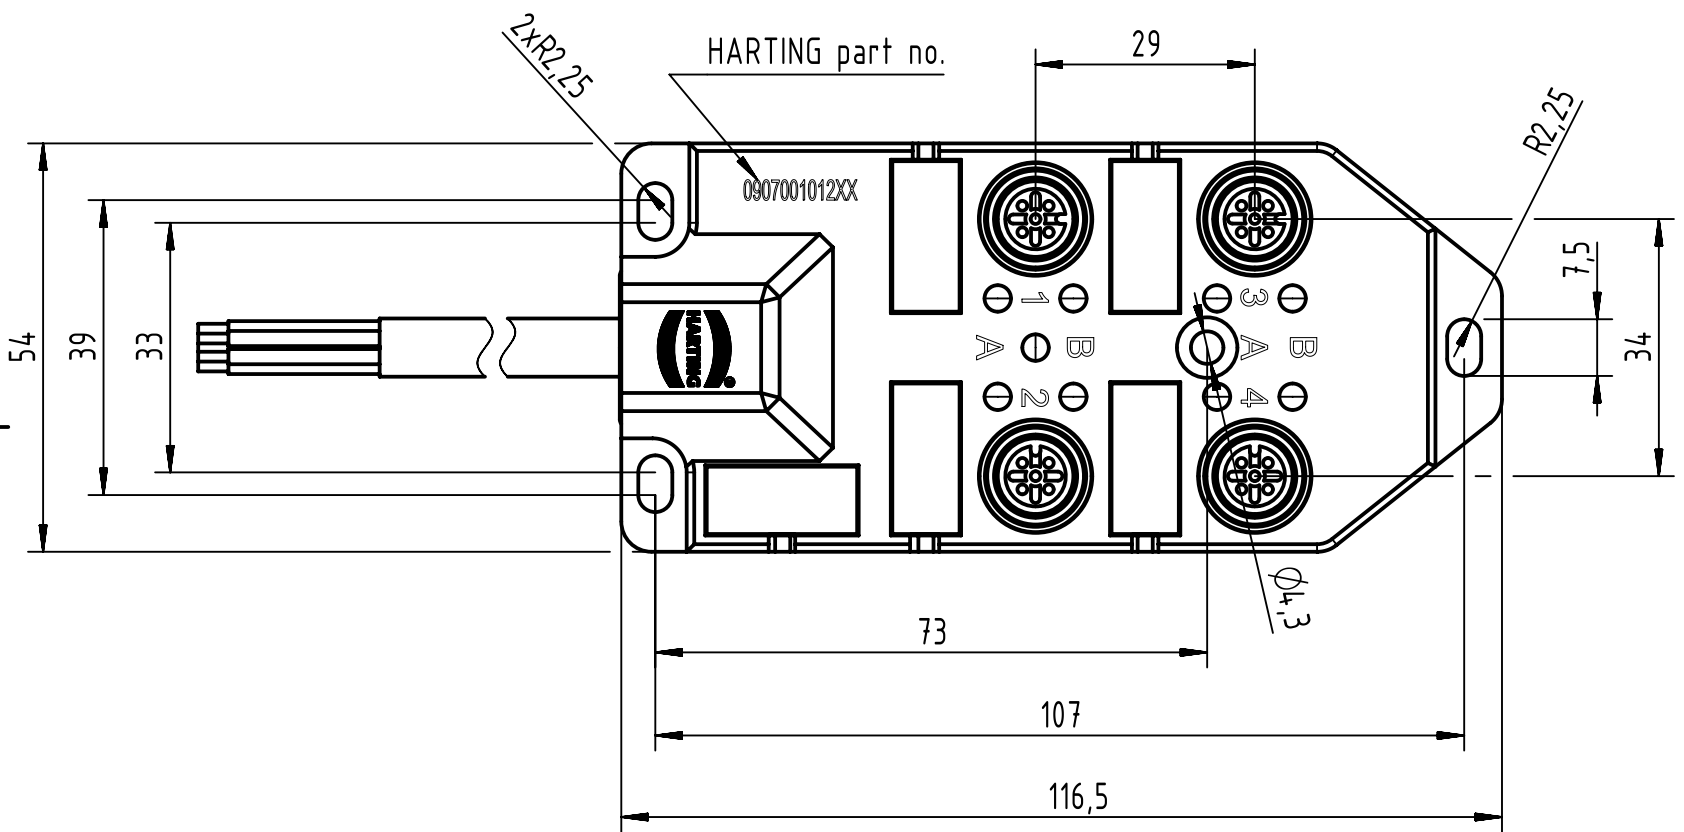

Loading plan

- Protection level: IP67
 - Temperature range: -10°C ... +70°C

6	090700101250	PVC, 3x0.75mm ² + 4x0.34mm ² , black	10
5	090700101251		5
4	090700101253		2
3	090700101200	PUR, 3x0.75mm ² + 4x0.34mm ² , black	10
2	090700101201		5
1	090700101203		2
Cont. no	HARTING part no.	Type of cable	Dim. a[m]

	All rights reserved	Created by COSTEA Costea	Inspected by 402676 Gross	Standardisation MUNTEANV Muntean	Date 2020-04-14	State Final Release
	Department HCS - RO	Title har-SAB M12/4/4p		Doc-Key / ECM-Nr. 100831534/UGD/000/C 500000171204		
HARTING Customised Solutions D-32339 Espelkamp		Type TB	Number 0907001012XX		Rev. C	Page 1/1