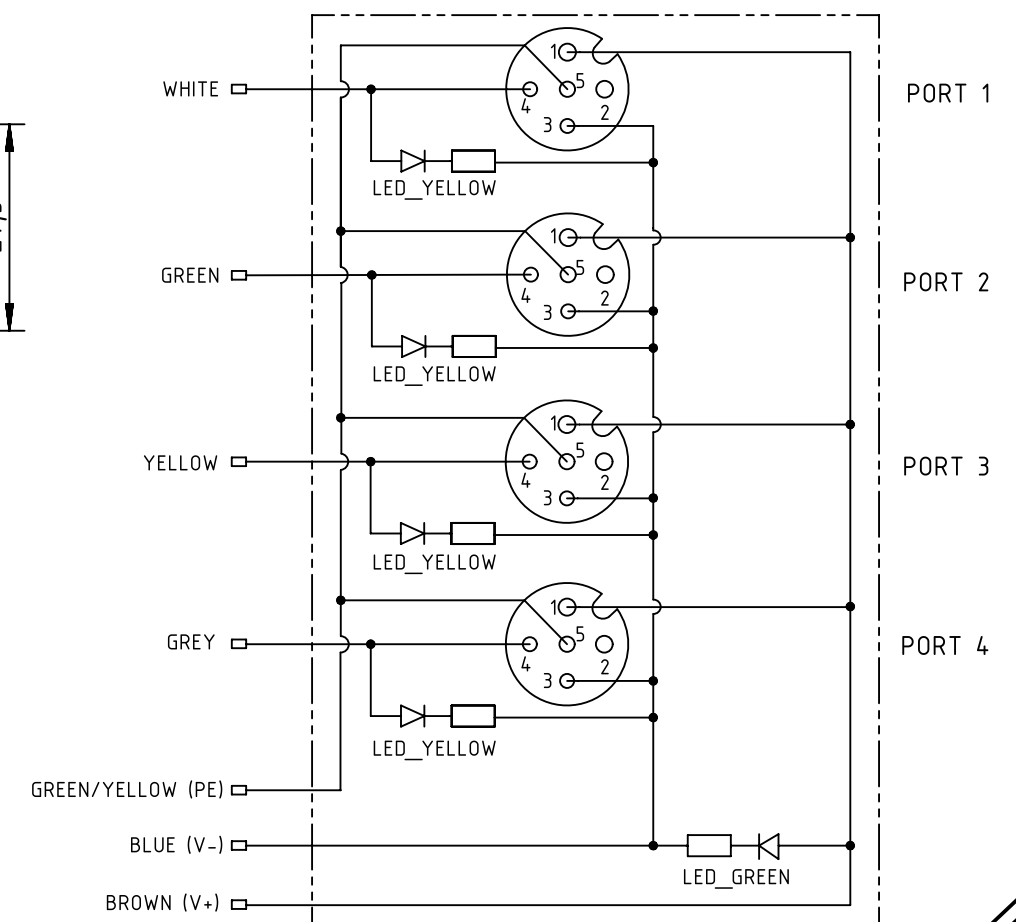

Loading plan

- Protection level: IP67
 - Temperature range: -10°C ... +70°C

6	090700101250	PVC, 3x0.75mm ² + 4x0.34mm ² , black	10
5	090700101251		5
4	090700101253		2
3	090700101200	PUR, 3x0.75mm ² + 4x0.34mm ² , black	10
2	090700101201		5
1	090700101203		2
Cont. no	HARTING part no.	Type of cable	Dim. a[m]

	All rights reserved	Created by COSTEA Costea	Inspected by 402676 Gross	Standardisation MUNTEANV Muntean	Date 2020-04-14	State Final Release
	Department HCS - RO	Title har-SAB M12/4/4p		Doc-Key / ECM-Nr. 100831534/UGD/000/C 500000171204		
HARTING Customised Solutions D-32339 Espelkamp		Type TB	Number 0907001012XX		Rev. C	Page 1/1