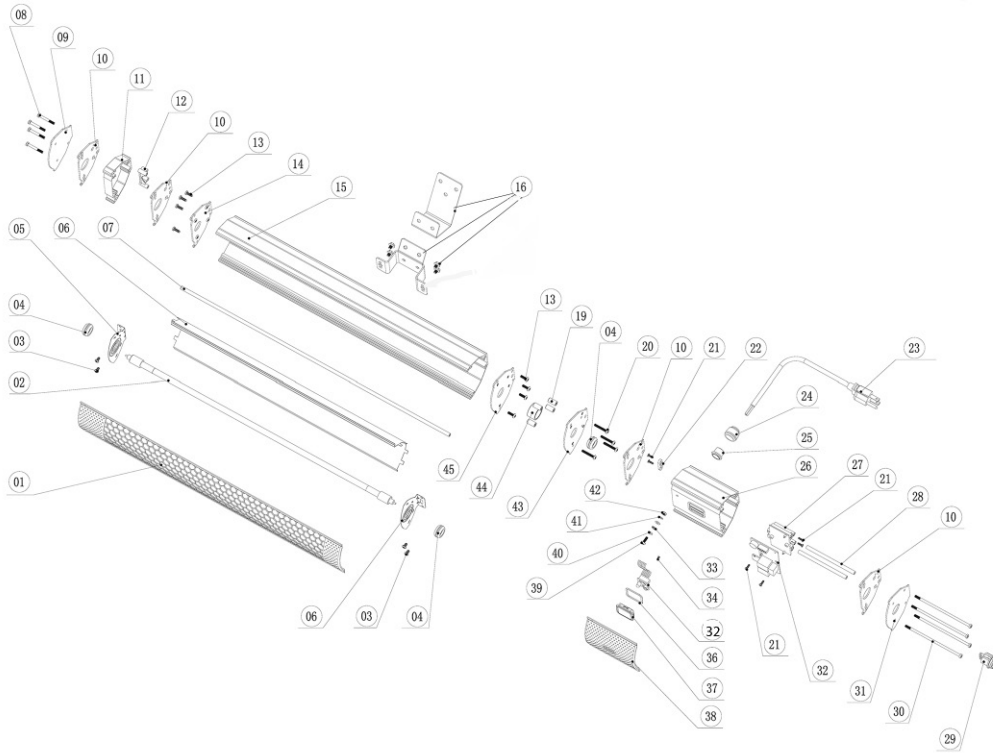

Parts Information:
**High Efficiency Infrared Short Wave Wall
 Mounting Heater 2000**
Model No: IWMH2000R

Item	Part No.	Description
1	IWMH2000R.01	Grille
2	IWMH2000R.02	Heating Lamp
3	IWMH2000R.03	Screw for Side Reflector
4	IWMH2000R.04	Sealing Ring for Heating Lamp
5	IWMH2000R.05	Side Reflector
6	IWMH2000R.06	Main Reflector
7	IWMH2000R.07	Fixing Rod
8	IWMH2000R.08	Screw for Side Panel
9	IWMH2000R.09	Left Side Panel
10	IWMH2000R.10	Side Panel Seal
11	IWMH2000R.11	Side Cover
12	IWMH2000R.12	Lamp Holder
13	IWMH2000R.13	Screw for Inside Panel
14	IWMH2000R.14	Inside Panel, Left
15	IWMH2000R.15	Housing
16	IWMH2000R.16-18	Wall Mounting Bracket Ass'y
19	IWMH2000R.19	Lamp Holder Stud
20	IWMH2000R.20	Screw for Right Side Panel
21	IWMH2000R.21	Screw for PCB
22	IWMH2000R.22	Tension Disc
23	IWMH2000R.23	Power Cord
24	IWMH2000R.24	Sealing Ring for Power Cord

Item	Part No.	Description
25	IWMH2000R.25	Power Cord Holder
26	IWMH2000R.26	Side Cover
27	IWMH2000R.27	PCB Support
28	IWMH2000R.28	Rod for Side Cover
29	IWMH2000R.29	Switch
30	IWMH2000R.30	Fixing Screw (Long)
31	IWMH2000R.31	Right Side Panel
32	IWMH2000R.32	PCB (c/w PCB Display)
33	IWMH2000R.33	Washer
34	IWMH2000R.34	Screw
36	IWMH2000R.36	LED Sealing Ring
37	IWMH2000R.37	LED Cover
38	IWMH2000R.38	Side Grille
39	IWMH2000R.39	Screw
40	IWMH2000R.40	Washer
41	IWMH2000R.41	Spring Washer
42	IWMH2000R.42	Nut
43	IWMH2000R.43	Right Side Panel
44	IWMH2000R.44	Centre Guide
45	IWMH2000R.45	Inside Panel, Right
--	IWMH2000R.RC	Remote Control (NOT SHOWN)