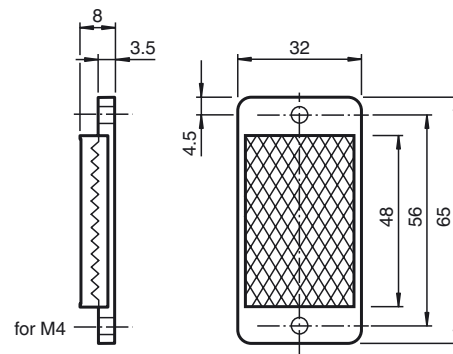

Dimensions

Model Number

REF-H65

Reflector, rectangular 65 mm x 32 mm,
mounting holes

Features

- Mounting holes for simple installation

Technical data

General specifications

Construction type rectangular

Ambient conditions

Ambient temperature -20 ... 60 °C (-4 ... 140 °F)

Mechanical specifications

Material PMMA/ABS

Dimensions 65 mm x 32 mm x 8 mm

Mounting mounting holes