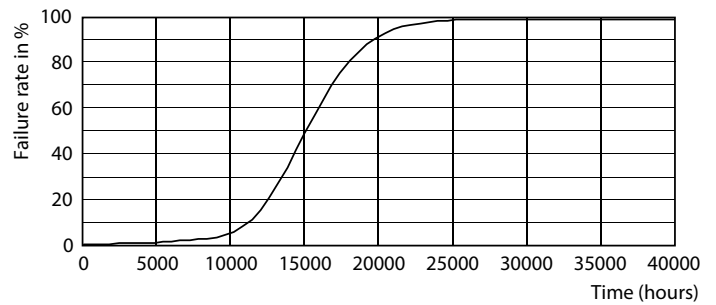

Product data

General information		Operating and electrical	
Cap-Base	E14 [E14]	Input Frequency	50 to 60 Hz
EU RoHS compliant	Yes	Power (Nom)	6.5 W
Nominal Lifetime (Nom)	15000 h	Lamp Current (Nom)	50 mA
Switching Cycle	20000X	Wattage Equivalent	60 W
Flux measurement reference	Sphere	Starting Time (Nom)	0.5 s
		Warm Up Time to 60% Light (Nom)	0.5 s
		Power Factor (Nom)	0.55
		Voltage (Nom)	220-240 V
Light technical		Temperature	
Color Code	827 [CCT of 2700K]	T-Case Maximum (Nom)	55 °C
Luminous Flux (Nom)	806 lm		
Color Designation	Warm White (WW)	Controls and dimming	
Correlated Color Temperature (Nom)	2700 K	Dimmable	No
Luminous Efficacy (rated) (Nom)	124.00 lm/W		
Color Consistency	<6	Mechanical and housing	
Color Rendering Index (Nom)	80	Bulb Finish	Frosted
LLMF At End Of Nominal Lifetime (Nom)	70 %		

Photometric data

LEDbulb 6,5-60W E14 P45

Lifetime

LEDbulb 6,5-60W E14 B35

LEDbulb 6,5-60W E14 B35