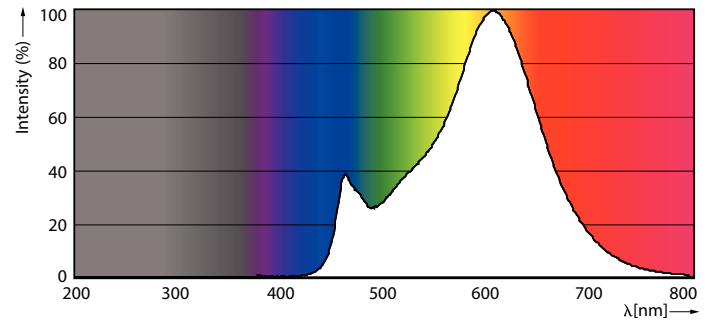

CorePro GLASS LED candles and lusters

Bulb Shape	B35 [B 35mm]

Approval and application

Energy Efficiency Class	E
Energy Consumption kWh/1000 h	7 kWh
EPREL Registration Number	387443

Product data

Full product code	871951434750200
Order product name	CorePro LEDCandleND6.5-60W B35 E14827FRG

EAN/UPC - Product	8719514347502
Order code	929002028292
Numerator - Quantity Per Pack	1
Numerator - Packs per outer box	10
Material Nr. (12NC)	929002028292
Net Weight (Piece)	0.012 kg

Dimensional drawing

Product	D	C
CorePro LEDCandleND6.5-60W B35 E14827FRG	35 mm	97 mm

Photometric data

LEDcandle E14 B35 827 FR

LEDbulb 6,5-60W E14 B35