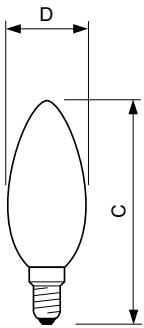

Product data

General information		Operating and electrical	
Cap-Base	E14 [E14]	Input Frequency	50 to 60 Hz
EU RoHS compliant	Yes	Power (Nom)	6.5 W
Nominal Lifetime (Nom)	15000 h	Lamp Current (Nom)	50 mA
Switching Cycle	20000X	Wattage Equivalent	60 W
Flux measurement reference	Sphere	Starting Time (Nom)	0.5 s
		Warm Up Time to 60% Light (Nom)	0.5 s
		Power Factor (Nom)	0.55
		Voltage (Nom)	220-240 V
Light technical		Temperature	
Color Code	827 [CCT of 2700K]	T-Case Maximum (Nom)	55 °C
Luminous Flux (Nom)	806 lm		
Color Designation	Warm White (WW)	Controls and dimming	
Correlated Color Temperature (Nom)	2700 K	Dimmable	No
Luminous Efficacy (rated) (Nom)	124.00 lm/W		
Color Consistency	<6	Mechanical and housing	
Color Rendering Index (Nom)	80	Bulb Finish	Frosted
LLMF At End Of Nominal Lifetime (Nom)	70 %		

CorePro GLASS LED candles and lusters

Bulb Shape	B35 [B 35mm]
------------	---------------

Approval and application

Energy Efficiency Class	E
Energy Consumption kWh/1000 h	7 kWh
EPREL Registration Number	387443

Product data

Full product code	871951434750200
Order product name	CorePro LEDCandleND6.5-60W B35 E14827FRG

EAN/UPC - Product	8719514347502
Order code	929002028292
Numerator - Quantity Per Pack	1
Numerator - Packs per outer box	10
Material Nr. (12NC)	929002028292
Net Weight (Piece)	0.012 kg

Dimensional drawing

CorePro LEDCandleND6.5-60W B35 E14827FRG

Product	D	C
CorePro LEDCandleND6.5-60W B35 E14827FRG	35 mm	97 mm

Photometric data

LEDcandle E14 B35 827 FR

LEDbulb 6,5-60W E14 B35

CorePro GLASS LED candles and lusters