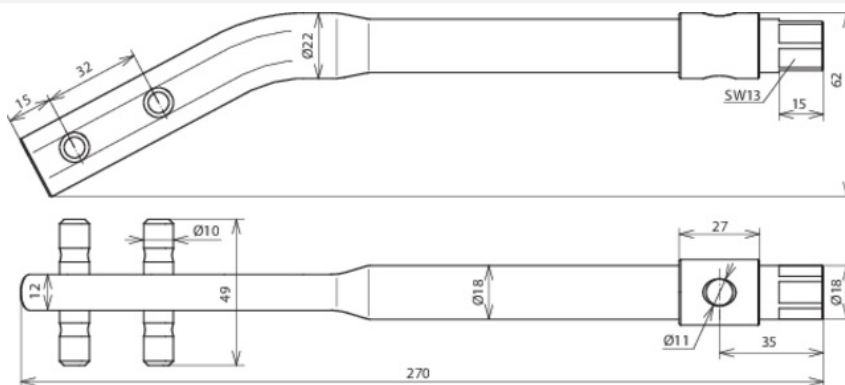

RE GK 8.10 SW13 STBRUE (595 000)

Figure without obligation

Width across flats (A/F 13) for screwing.

Type	RE GK 8.10 SW13 STBRUE
Part No.	595 000
Material	St/burnished
For Rd	8-10 mm
Length	260 mm
Weight	329 g
Customs tariff number (Comb. Nomenclature EU)	82055980
GTIN	4013364046535
PU	1 pc(s)

We reserve the right to introduce changes in performance, configuration and technology, dimensions, weights and materials in the course of technical progress. The figures are shown without obligation.