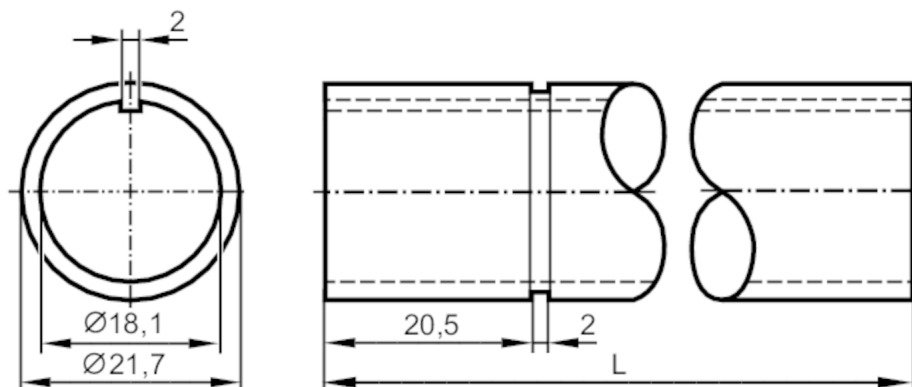

## Mounting tube

LED-Tower/Pole/800mm

L: 800 mm

### Mechanical data

Weight	[g]	244
Dimensions	[mm]	Ø 21.7
Materials		aluminium black
Length	[mm]	800