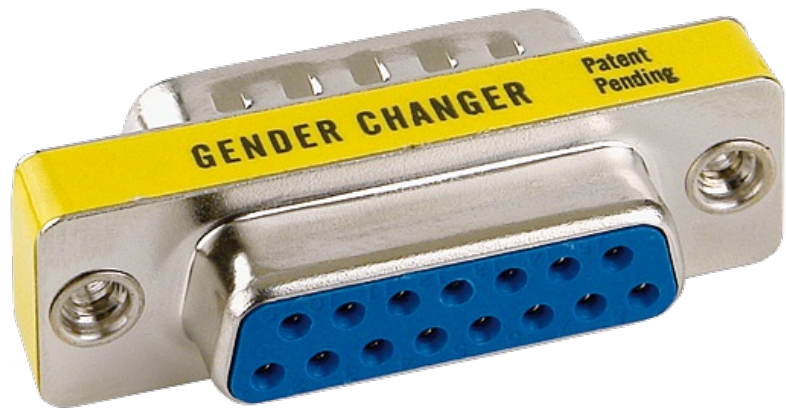

MODLINK MSDD GENDER CHANGER

SUB-D25 female/female

Gender Changer
SUB-D25 (female/female)

[Link to Product](#)

Illustration

Product may differ from Image

Approvals

General data