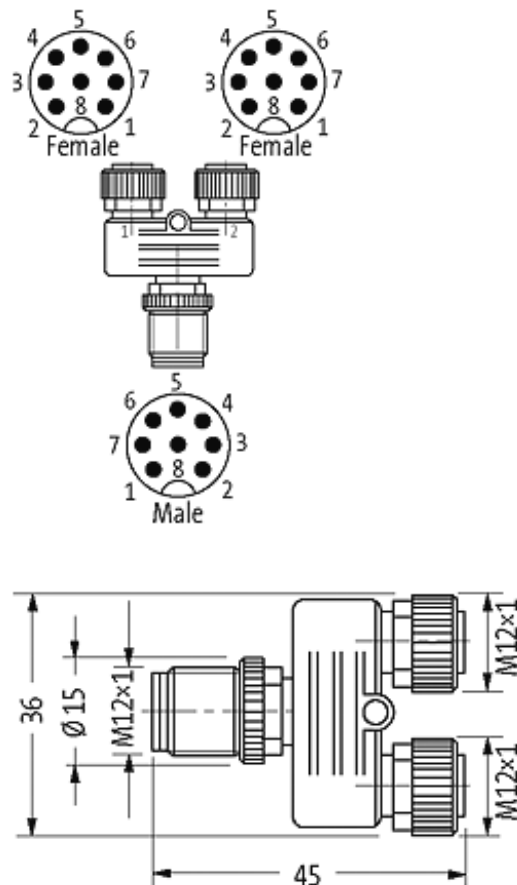

T-COUPLER M12 MALE / M12 FEMALE 8 POLE SHIELDED

T-coupler M12 – M12
8-pole
Parallel circuit
shielded

Plastic housings with good resistance against chemicals and oils. The resistance to aggressive media should be individually tested for your application. Further details on request.

[Link to Product](#)

Illustration

Product may differ from Image

Form

48161

Technical Data

Operating voltage	max. 30 V AC/DC
Operating current per contact	max. 2 A
Locking of ports	Screw thread M12 × 1 mm (recommended torque 0.6 Nm) self-securing
Protection	IP67 inserted and tightened (EN 60529)

General data

Temperature range	-25...+85 °C
-------------------	--------------

Commercial data

country of origin	DE
customs tariff number	85369010
minimum order quantity	1