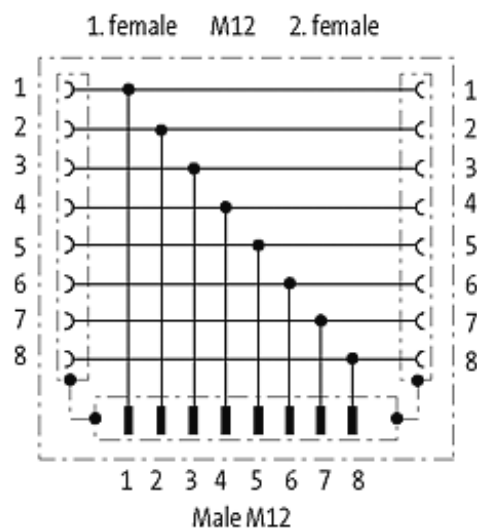

T-COUPLER M12 MALE / M12 FEMALE 8 POLE SHIELDED

T-coupler M12 – M12
8-pole
Parallel circuit
shielded

Plastic housings with good resistance against chemicals and oils. The resistance to aggressive media should be individually tested for your application. Further details on request.

[Link to Product](#)

Illustration

Product may differ from Image

Form

48161

Technical Data

Operating voltage	max. 30 V AC/DC
Operating current per contact	max. 2 A
Locking of ports	Screw thread M12 × 1 mm (recommended torque 0.6 Nm) self-securing
Protection	IP67 inserted and tightened (EN 60529)

General data

Temperature range	-25...+85 °C
-------------------	--------------

Commercial data

country of origin	DE
customs tariff number	85369010
minimum order quantity	1