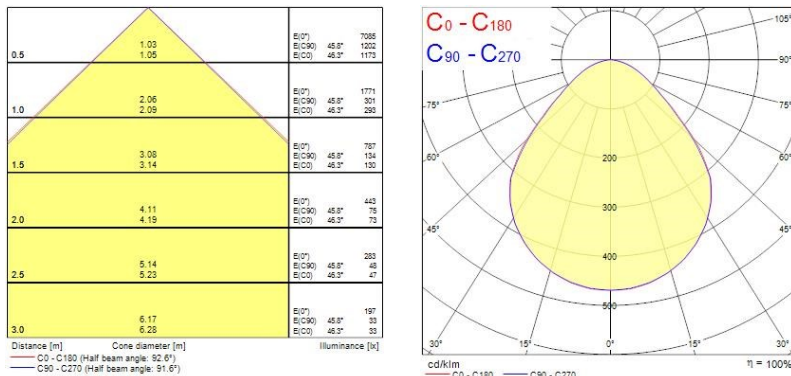

Optical data

Fixture luminous flux (lm)	3775
Luminaire efficacy (lm/W)	121.77
LOR (%)	100
Colour temperature (K)	4000
Light colour	Neutral White
CRI (Ra)	80
Colour Consistency (SDCM)	3
Adjustable chromaticity	N
Beam Angle (°)	120
Glare control	< 18
Photobiological Risk Group	RG0

Lifetime data

Lifespan L80 B10	60000
Lifespan L90 B10	55000

Physical data

Housing colour	RAL 9016 - Traffic white / Bezel
IP rating	IP40
IK rating	IK02
Diffuser finish	Opal
Diffuser material	PMMA Acrylic
Nominal Product Length (mm)	1195
Nominal Product Width (mm)	295

LYTEPANEL II 1200X300 Recessed LYTEPANEL II 1200 4K UGR DALI 2059504

Nominal Product Height (mm)	95
Weight (kg)	7.4
Recessed Depth (mm)	200

Packaging

Single packaging type	Carton
Product EAN number	5025768595044
Packaging single length / height (cm)	137.0
Packaging single width (cm)	37.0
Packaging single depth (cm)	15.0
DUN14 (outer)	05025768595044
Units per outer package	1
Packaging outer length / height (cm)	137.0
Packaging outer width (cm)	37.0
Packaging outer depth (cm)	15.0

Safety data

Optimal operating condition (°C)	-10-40
----------------------------------	--------

PHOTOMETRY

TECHNICAL DRAWINGS