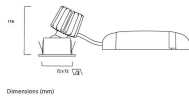

Myriad Adjustable Square - White with Silver bezel MYRIAD ADJ SQUARE WHITE 4000K PHDIM SILVER BEZ 2056230

Packaging outer length / height (cm)	17.5
Packaging outer width (cm)	15.0
Packaging outer depth (cm)	17.5

PHOTOMETRY

0.5	0.23	E(0°) E(C0)	12208 5701
1.0	0.46	E(0°) E(C0)	3052 1425
1.5	0.69	E(0°) E(C0)	1388 633
2.0	0.92	E(0°) E(C0)	763 358
2.5	1.15	E(0°) E(C0)	458 228
3.0	1.37	E(0°) E(C0)	339 156

Distance [m] Cone diameter [m] Illuminance [lx]

— C0 - C180 (Half beam angle: 25.5°)

TECHNICAL DRAWINGS

Dimensions (mm)