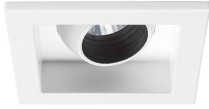

Myriad Adjustable Square - White with Silver bezel

MYRIAD ADJ SQUARE WHITE 4000K PHDIM SILVER BEZ
2056230

Product features

- The Myriad Adjustable Square recessed spotlight is a high efficient accent downlight, fixture color RAL 9016 - Traffic white / Bezel, correlated colour temperature of 4000K, color rendering index Ra107, fixture lumen 684lm, total power consumption 10W, luminaire efficacy 68 lm/W, nominal light beam angle 24°, mains voltage 230-240V~ AC, control technology type: leading edge/trailing edge phase dim, product length 76mm, width 76mm, height 115mm, cut-out dimension 72x72mm, IP rating IP20, 5 years warranty.

PRODUCT OVERVIEW

Product name	MYRIAD ADJ SQUARE WHITE 4000K PHDIM SILVER BEZ
Technology	LED
Housing	PC Polycarbonate
Mount	Ceiling recessed mounting
Environment	Indoor
General application	Hospitality, Office, Residential & Consumer, Retail
ETIM Class	EC001744
Warranty	5 years
Fixture luminous flux (lm)	684
Luminaire efficacy (lm/W)	68
LOR (%)	100
Colour temperature (K)	4000
Light colour	Neutral White
CRI (Ra)	90
Colour Variation Initial (SDCM)	SDCM3
Beam Angle (°)	24
Photobiological Risk Group	RG1
Total power consumption (W)	10
Electrical protection	Class II
Housing colour	White
IP rating	IP20
IK rating	IK02
Product EAN number	5025768562305

DATA TABLE

General data

Product name	MYRIAD ADJ SQUARE WHITE 4000K PHDIM SILVER BEZ
Technology	LED
Housing	PC Polycarbonate
Mount	Ceiling recessed mounting
Environment	Indoor
General application	Hospitality, Office, Residential & Consumer, Retail