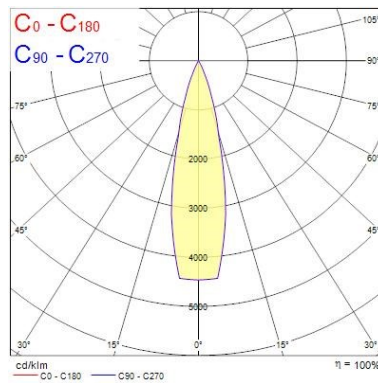

Lifetime data

Lifespan L70 B50	100000
Lifespan L80 B20	100000
Lifespan L90 B10	68500

Physical data

Housing colour	White
IP rating	IP20
IK rating	IK02
Nominal Product Width (mm)	76
Nominal Product Height (mm)	115
Weight (kg)	0.38
Recessed Depth (mm)	115

Myriad Adjustable Square - White with Silver bezel MYRIAD ADJ SQUARE WHITE 4000K PHDIM SILVER BEZ 2056230

Packaging outer length / height (cm)	17.5
Packaging outer width (cm)	15.0
Packaging outer depth (cm)	17.5

PHOTOMETRY

0.5	0.23	E(0°) E(C0)	12208 5701
1.0	0.46	E(0°) E(C0)	3052 1425
1.5	0.69	E(0°) E(C0)	1388 633
2.0	0.92	E(0°) E(C0)	763 358
2.5	1.15	E(0°) E(C0)	458 228
3.0	1.37	E(0°) E(C0)	339 156

Distance [m] Cone diameter [m] Illuminance [lx]

— C0 - C180 (Half beam angle: 25.5°)

TECHNICAL DRAWINGS

Dimensions (mm)